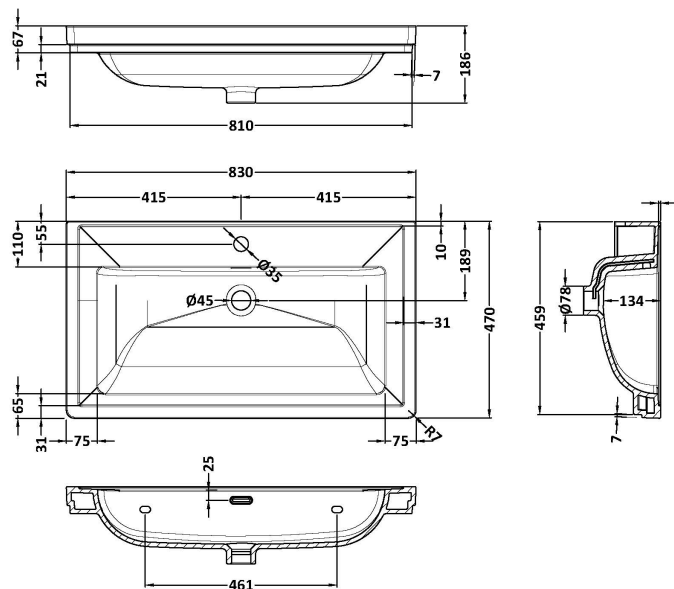

Packaging Dimensions

Height (mm):	835
Width (mm):	825
Depth (mm):	480
Gross Weight (kg):	31

Packaging Data

Box Colour:	Brown Cardboard Box
Box Qty:	1
Label Size:	100 x 50
Label Colour:	White Label
Label Qty:	2

Outer Box Dimensions (If Applicable)

Height (mm):	
Width (mm):	
Depth (mm):	
Gross Weight (kg):	
Barcode:	5056462643212

Product Details

Country of Origin:	China
Fitting Instruction:	No
CE & UKCA:	N/A
FSC Certified Materials:	Yes
Colour:	Satin Anthracite
Construction Method:	Cam & Wood Dowel
Construction Type:	Rigid
Cabinet Finish:	MFC Painted Matt
Fascia Finish:	Mdf Painted Matt
Cabinet Thickness (mm):	18
Fascia Thickness (mm):	18
Drawer Included:	No
Drawer Type:	Not Applicable
No of Shelves:	1
Hinge Type:	95 Degree Clip-On Soft Close
Hinge Included:	Yes, Supplied
Adjustable Legs:	No, Not Required
Fixings Included:	Yes
Handle Style:	Traditional
Waste Shroud:	Not Applicable
Handle Included:	Yes, Supplied
Handle Type:	Knob

Sales Code: CBM505

Description: 800 Classic Basin (840X472x185) 1Th

Product Dimensions

Height (mm):	186
Width (mm):	830
Depth (mm):	470
Nett Weight (kg):	22.2

Packaging Dimensions

Height (mm):	490
Width (mm):	850
Depth (mm):	220
Gross Weight (kg):	22.5

Packaging Data

Box Colour:	Brown Cardboard Box - Printed
Box Qty:	1
Label Size:	100 x 50
Label Colour:	White Label
Label Qty:	2

Outer Box Dimensions (If Applicable)

Height (mm):	
Width (mm):	
Depth (mm):	
Gross Weight (kg):	
Barcode:	5056462643670