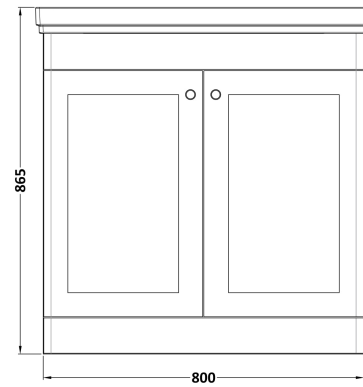

Sales Code: CLC1426A

Description: 800 F/S 2-Door Unit & Basin 1Th

Packaging Details

Barcode: 5056462685960

Sales Code: CLA1426

Description: 800 F/S 2-Door Unit (800X800 X453)

Product Dimensions

Height (mm):	800
Width (mm):	800
Depth (mm):	453
Nett Weight (kg):	30.5

Packaging Dimensions

Height (mm):	835
Width (mm):	825
Depth (mm):	480
Gross Weight (kg):	31

Packaging Data

Box Colour:	Brown Cardboard Box
Box Qty:	1
Label Size:	100 x 50
Label Colour:	White Label
Label Qty:	2

Outer Box Dimensions (If Applicable)

Height (mm):	
Width (mm):	
Depth (mm):	
Gross Weight (kg):	
Barcode:	5056462643212

Product Details

Country of Origin:	China
Fitting Instruction:	No
CE & UKCA:	N/A
FSC Certified Materials:	Yes
Colour:	Satin Anthracite
Construction Method:	Cam & Wood Dowel
Construction Type:	Rigid
Cabinet Finish:	MFC Painted Matt
Fascia Finish:	Mdf Painted Matt
Cabinet Thickness (mm):	18
Fascia Thickness (mm):	18
Drawer Included:	No
Drawer Type:	Not Applicable
No of Shelves:	1
Hinge Type:	95 Degree Clip-On Soft Close
Hinge Included:	Yes, Supplied
Adjustable Legs:	No, Not Required
Fixings Included:	Yes
Handle Style:	Traditional
Waste Shroud:	Not Applicable
Handle Included:	Yes, Supplied
Handle Type:	Knob

Sales Code: CBM505

Description: 800 Classic Basin (840X472x185) 1Th

Product Dimensions

Height (mm):	186
Width (mm):	830
Depth (mm):	470
Nett Weight (kg):	22.2

Packaging Dimensions

Height (mm):	490
Width (mm):	850
Depth (mm):	220
Gross Weight (kg):	22.5