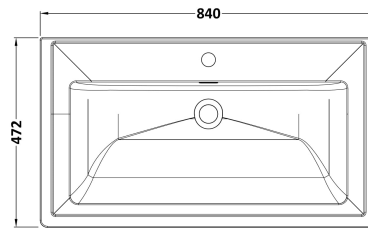

Sales Code: CLC1426A

Description: 800 F/S 2-Door Unit & Basin 1Th

Packaging Details

Barcode: 5056462685960

Sales Code: CLA1426

Description: 800 F/S 2-Door Unit (800X800 X453)

Product Dimensions

Height (mm):	800
Width (mm):	800
Depth (mm):	453
Nett Weight (kg):	30.5

Packaging Dimensions

Height (mm):	835
Width (mm):	825
Depth (mm):	480
Gross Weight (kg):	31

Packaging Data

Box Colour:	Brown Cardboard Box
Box Qty:	1
Label Size:	100 x 50
Label Colour:	White Label
Label Qty:	2

Outer Box Dimensions (If Applicable)

Height (mm):	
Width (mm):	
Depth (mm):	
Gross Weight (kg):	
Barcode:	5056462643212

Product Details

Country of Origin:	China
Fitting Instruction:	No
CE & UKCA:	N/A
FSC Certified Materials:	Yes
Colour:	Satin Anthracite
Construction Method:	Cam & Wood Dowel
Construction Type:	Rigid
Cabinet Finish:	MFC Painted Matt
Fascia Finish:	Mdf Painted Matt
Cabinet Thickness (mm):	18
Fascia Thickness (mm):	18
Drawer Included:	No
Drawer Type:	Not Applicable
No of Shelves:	1
Hinge Type:	95 Degree Clip-On Soft Close
Hinge Included:	Yes, Supplied
Adjustable Legs:	No, Not Required
Fixings Included:	Yes
Handle Style:	Traditional
Waste Shroud:	Not Applicable
Handle Included:	Yes, Supplied
Handle Type:	Knob

Sales Code: CBM505

Description: 800 Classic Basin (840X472x185) 1Th

Product Dimensions

Height (mm):	186
Width (mm):	830
Depth (mm):	470
Nett Weight (kg):	22.2

Packaging Dimensions

Height (mm):	490
Width (mm):	850
Depth (mm):	220
Gross Weight (kg):	22.5