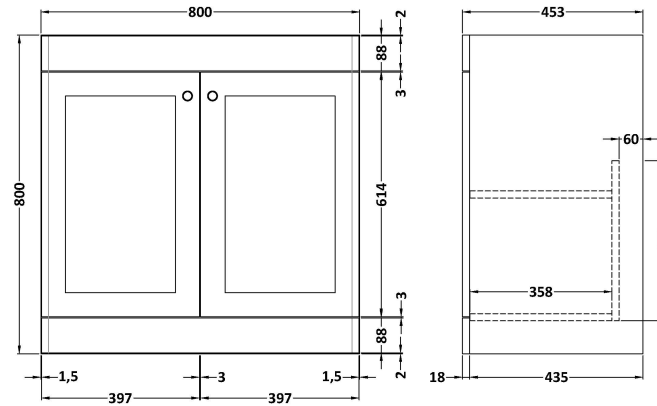

Sales Code: CLC1426A

Description: 800 F/S 2-Door Unit & Basin 1Th

Packaging Details

Barcode: 5056462685960

Sales Code: CLA1426

Description: 800 F/S 2-Door Unit (800X800 X453)

Product Dimensions

Height (mm):	800
Width (mm):	800
Depth (mm):	453
Nett Weight (kg):	30.5

Packaging Dimensions

Height (mm):	835
Width (mm):	825
Depth (mm):	480
Gross Weight (kg):	31

Packaging Data

Box Colour:	Brown Cardboard Box
Box Qty:	1
Label Size:	100 x 50
Label Colour:	White Label
Label Qty:	2

Sales Code: CBM505

Description: 800 Classic Basin (840X472x185) 1Th

Product Dimensions

Height (mm):	186
Width (mm):	830
Depth (mm):	470
Nett Weight (kg):	22.2

Packaging Dimensions

Height (mm):	490
Width (mm):	850
Depth (mm):	220
Gross Weight (kg):	22.5

Packaging Data

Box Colour:	Brown Cardboard Box - Printed
Box Qty:	1
Label Size:	100 x 50
Label Colour:	White Label
Label Qty:	2

Outer Box Dimensions (If Applicable)

Height (mm):	
Width (mm):	
Depth (mm):	
Gross Weight (kg):	
Barcode:	5056462643670