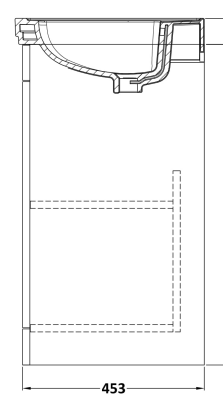

Sales Code: CLC1426A

Description: 800 F/S 2-Door Unit & Basin 1Th

Packaging Details

Barcode: 5056462685960

Sales Code: CLA1426

Description: 800 F/S 2-Door Unit (800X800 X453)

Product Dimensions

Height (mm):	800
Width (mm):	800
Depth (mm):	453
Nett Weight (kg):	30.5

Packaging Dimensions

Height (mm):	835
Width (mm):	825
Depth (mm):	480
Gross Weight (kg):	31

Packaging Data

Box Colour:	Brown Cardboard Box
Box Qty:	1
Label Size:	100 x 50
Label Colour:	White Label
Label Qty:	2

Outer Box Dimensions (If Applicable)

Height (mm):	
Width (mm):	
Depth (mm):	
Gross Weight (kg):	
Barcode:	5056462643212

Product Details

Country of Origin:	China
Fitting Instruction:	No
CE & UKCA:	N/A
FSC Certified Materials:	Yes
Colour:	Satin Anthracite
Construction Method:	Cam & Wood Dowel
Construction Type:	Rigid
Cabinet Finish:	MFC Painted Matt
Fascia Finish:	Mdf Painted Matt
Cabinet Thickness (mm):	18
Fascia Thickness (mm):	18
Drawer Included:	No
Drawer Type:	Not Applicable
No of Shelves:	1
Hinge Type:	95 Degree Clip-On Soft Close
Hinge Included:	Yes, Supplied
Adjustable Legs:	No, Not Required
Fixings Included:	Yes
Handle Style:	Traditional
Waste Shroud:	Not Applicable
Handle Included:	Yes, Supplied
Handle Type:	Knob

Sales Code: CBM505

Description: 800 Classic Basin (840X472x185) 1Th

Product Dimensions

Height (mm):	186
Width (mm):	830
Depth (mm):	470
Nett Weight (kg):	22.2

Packaging Dimensions

Height (mm):	490
Width (mm):	850
Depth (mm):	220
Gross Weight (kg):	22.5