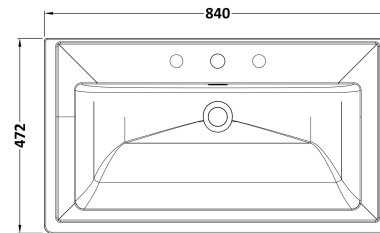

Sales Code: CLC826B

Description: 800 F/S 2-Door Unit & Basin 3Th

Packaging Details

Barcode: 5056462688169

Sales Code: CLA826

Description: 800 F/S 2-Door Unit (800X800 X453)

Product Dimensions

Height (mm):	800
Width (mm):	800
Depth (mm):	453
Nett Weight (kg):	30.5

Packaging Dimensions

Height (mm):	835
Width (mm):	825
Depth (mm):	480
Gross Weight (kg):	31

Packaging Data

Box Colour:	Brown Cardboard Box
Box Qty:	1
Label Size:	100 x 50
Label Colour:	White Label
Label Qty:	2

Outer Box Dimensions (If Applicable)

Height (mm):	
Width (mm):	
Depth (mm):	
Gross Weight (kg):	
Barcode:	5056462643205

Product Details

Country of Origin:	China
Fitting Instruction:	No
CE & UKCA:	N/A
FSC Certified Materials:	Yes
Colour:	Satin Green
Construction Method:	Cam & Wood Dowel
Construction Type:	Rigid
Cabinet Finish:	MFC Painted Matt
Fascia Finish:	Mdf Painted Matt
Cabinet Thickness (mm):	18
Fascia Thickness (mm):	18
Drawer Included:	No
Drawer Type:	Not Applicable
No of Shelves:	1
Hinge Type:	95 Degree Clip-On Soft Close
Hinge Included:	Yes, Supplied
Adjustable Legs:	No, Not Required
Fixings Included:	Yes
Handle Style:	Traditional
Waste Shroud:	Not Applicable
Handle Included:	Yes, Supplied
Handle Type:	Knob

Sales Code: CBM535

Description: 800 Classic Basin (840X472x185) 3Th

Product Dimensions

Height (mm):	186
Width (mm):	830
Depth (mm):	470
Nett Weight (kg):	22.2

Packaging Dimensions

Height (mm):	490
Width (mm):	850
Depth (mm):	220
Gross Weight (kg):	22.5