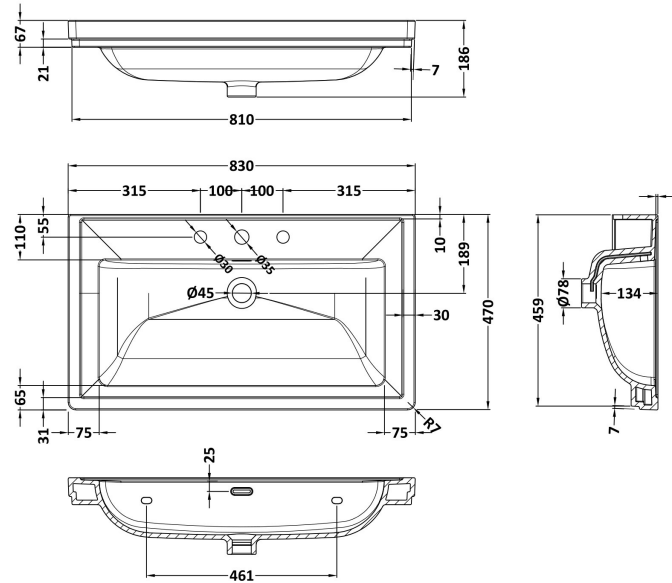

Packaging Dimensions

Height (mm):	835
Width (mm):	825
Depth (mm):	480
Gross Weight (kg):	31

Packaging Data

Box Colour:	Brown Cardboard Box
Box Qty:	1
Label Size:	100 x 50
Label Colour:	White Label
Label Qty:	2

Outer Box Dimensions (If Applicable)

Height (mm):	
Width (mm):	
Depth (mm):	
Gross Weight (kg):	
Barcode:	5056462643205

Product Details

Country of Origin:	China
Fitting Instruction:	No
CE & UKCA:	N/A
FSC Certified Materials:	Yes
Colour:	Satin Green
Construction Method:	Cam & Wood Dowel
Construction Type:	Rigid
Cabinet Finish:	MFC Painted Matt
Fascia Finish:	Mdf Painted Matt
Cabinet Thickness (mm):	18
Fascia Thickness (mm):	18
Drawer Included:	No
Drawer Type:	Not Applicable
No of Shelves:	1
Hinge Type:	95 Degree Clip-On Soft Close
Hinge Included:	Yes, Supplied
Adjustable Legs:	No, Not Required
Fixings Included:	Yes
Handle Style:	Traditional
Waste Shroud:	Not Applicable
Handle Included:	Yes, Supplied
Handle Type:	Knob

Sales Code: CBM535

Description: 800 Classic Basin (840X472x185) 3Th

Product Dimensions

Height (mm):	186
Width (mm):	830
Depth (mm):	470
Nett Weight (kg):	22.2

Packaging Dimensions

Height (mm):	490
Width (mm):	850
Depth (mm):	220
Gross Weight (kg):	22.5

Packaging Data

Box Colour:	Brown Cardboard Box - Printed
Box Qty:	1
Label Size:	100 x 50
Label Colour:	White Label
Label Qty:	2

Outer Box Dimensions (If Applicable)

Height (mm):	
Width (mm):	
Depth (mm):	
Gross Weight (kg):	
Barcode:	5056462643687