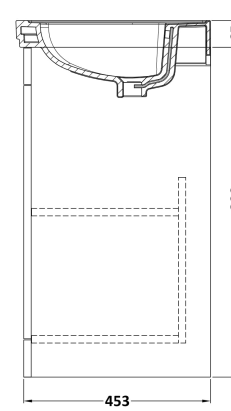

Sales Code: CLC826B

Description: 800 F/S 2-Door Unit & Basin 3Th

Packaging Details

Barcode: 5056462688169

Sales Code: CLA826

Description: 800 F/S 2-Door Unit (800X800 X453)

Product Dimensions

Height (mm):	800
Width (mm):	800
Depth (mm):	453
Nett Weight (kg):	30.5

Packaging Dimensions

Height (mm):	835
Width (mm):	825
Depth (mm):	480
Gross Weight (kg):	31

Packaging Data

Box Colour:	Brown Cardboard Box
Box Qty:	1
Label Size:	100 x 50
Label Colour:	White Label
Label Qty:	2

Outer Box Dimensions (If Applicable)

Height (mm):	
Width (mm):	
Depth (mm):	
Gross Weight (kg):	
Barcode:	5056462643205

Product Details

Country of Origin:	China
Fitting Instruction:	No
CE & UKCA:	N/A
FSC Certified Materials:	Yes
Colour:	Satin Green
Construction Method:	Cam & Wood Dowel
Construction Type:	Rigid
Cabinet Finish:	MFC Painted Matt
Fascia Finish:	Mdf Painted Matt
Cabinet Thickness (mm):	18
Fascia Thickness (mm):	18
Drawer Included:	No
Drawer Type:	Not Applicable
No of Shelves:	1
Hinge Type:	95 Degree Clip-On Soft Close
Hinge Included:	Yes, Supplied
Adjustable Legs:	No, Not Required
Fixings Included:	Yes
Handle Style:	Traditional
Waste Shroud:	Not Applicable
Handle Included:	Yes, Supplied
Handle Type:	Knob

Sales Code: CBM535

Description: 800 Classic Basin (840X472x185) 3Th

Product Dimensions

Height (mm):	186
Width (mm):	830
Depth (mm):	470
Nett Weight (kg):	22.2

Packaging Dimensions

Height (mm):	490
Width (mm):	850
Depth (mm):	220
Gross Weight (kg):	22.5