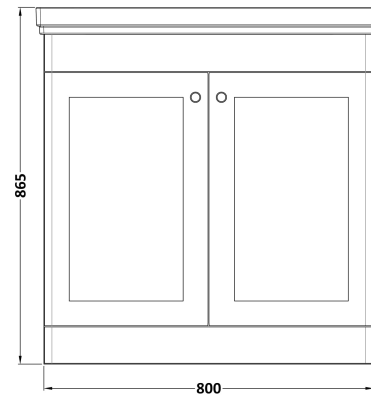

Sales Code: CLC826B

Description: 800 F/S 2-Door Unit & Basin 3Th

Packaging Details

Barcode: 5056462688169

Sales Code: CLA826

Description: 800 F/S 2-Door Unit (800X800 X453)

Product Dimensions

Height (mm):	800
Width (mm):	800
Depth (mm):	453
Nett Weight (kg):	30.5

Packaging Dimensions

Height (mm):	835
Width (mm):	825
Depth (mm):	480
Gross Weight (kg):	31

Packaging Data

Box Colour:	Brown Cardboard Box
Box Qty:	1
Label Size:	100 x 50
Label Colour:	White Label
Label Qty:	2

Outer Box Dimensions (If Applicable)

Height (mm):	
Width (mm):	
Depth (mm):	
Gross Weight (kg):	
Barcode:	5056462643205

Product Details

Country of Origin:	China
Fitting Instruction:	No
CE & UKCA:	N/A
FSC Certified Materials:	Yes
Colour:	Satin Green
Construction Method:	Cam & Wood Dowel
Construction Type:	Rigid
Cabinet Finish:	MFC Painted Matt
Fascia Finish:	Mdf Painted Matt
Cabinet Thickness (mm):	18
Fascia Thickness (mm):	18
Drawer Included:	No
Drawer Type:	Not Applicable
No of Shelves:	1
Hinge Type:	95 Degree Clip-On Soft Close
Hinge Included:	Yes, Supplied
Adjustable Legs:	No, Not Required
Fixings Included:	Yes
Handle Style:	Traditional
Waste Shroud:	Not Applicable
Handle Included:	Yes, Supplied
Handle Type:	Knob

Sales Code: CBM535

Description: 800 Classic Basin (840X472x185) 3Th

Product Dimensions

Height (mm):	186
Width (mm):	830
Depth (mm):	470
Nett Weight (kg):	22.2

Packaging Dimensions

Height (mm):	490
Width (mm):	850
Depth (mm):	220
Gross Weight (kg):	22.5