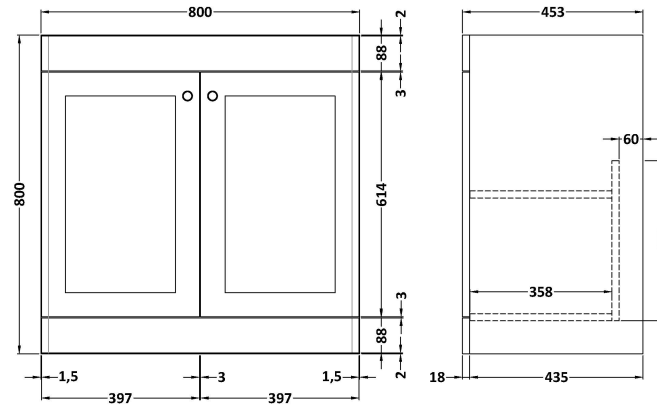

Sales Code: CLC826B

Description: 800 F/S 2-Door Unit & Basin 3Th

Packaging Details

Barcode: 5056462688169

Sales Code: CLA826

Description: 800 F/S 2-Door Unit (800X800 X453)

Product Dimensions

Height (mm):	800
Width (mm):	800
Depth (mm):	453
Nett Weight (kg):	30.5

Packaging Dimensions

Height (mm):	835
Width (mm):	825
Depth (mm):	480
Gross Weight (kg):	31

Packaging Data

Box Colour:	Brown Cardboard Box
Box Qty:	1
Label Size:	100 x 50
Label Colour:	White Label
Label Qty:	2

Outer Box Dimensions (If Applicable)

Height (mm):	
Width (mm):	
Depth (mm):	
Gross Weight (kg):	
Barcode:	5056462643205

Product Details

Country of Origin:	China
Fitting Instruction:	No
CE & UKCA:	N/A
FSC Certified Materials:	Yes
Colour:	Satin Green
Construction Method:	Cam & Wood Dowel
Construction Type:	Rigid
Cabinet Finish:	MFC Painted Matt
Fascia Finish:	Mdf Painted Matt
Cabinet Thickness (mm):	18
Fascia Thickness (mm):	18
Drawer Included:	No
Drawer Type:	Not Applicable
No of Shelves:	1
Hinge Type:	95 Degree Clip-On Soft Close
Hinge Included:	Yes, Supplied
Adjustable Legs:	No, Not Required
Fixings Included:	Yes
Handle Style:	Traditional
Waste Shroud:	Not Applicable
Handle Included:	Yes, Supplied
Handle Type:	Knob

Sales Code: CBM535

Description: 800 Classic Basin (840X472x185) 3Th

Product Dimensions

Height (mm):	186
Width (mm):	830
Depth (mm):	470
Nett Weight (kg):	22.2

Packaging Dimensions

Height (mm):	490
Width (mm):	850
Depth (mm):	220
Gross Weight (kg):	22.5