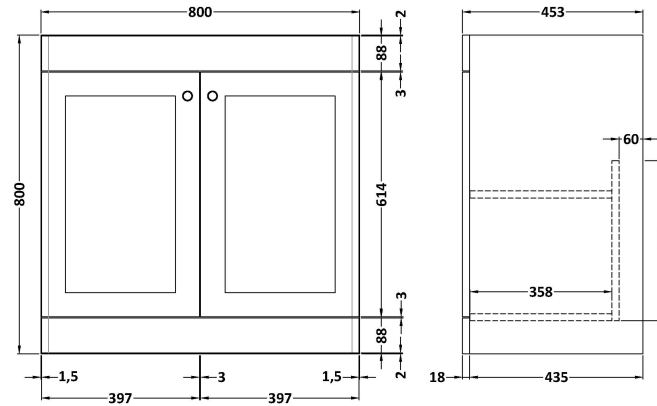

### Product Dimensions

Height (mm):	800
Width (mm):	800
Depth (mm):	453
Nett Weight (kg):	30.5

### Packaging Dimensions

Height (mm):	835
Width (mm):	825
Depth (mm):	480
Gross Weight (kg):	31

### Outer Box Dimensions (If Applicable)

Height (mm):	
Width (mm):	
Depth (mm):	
Gross Weight (kg):	
Barcode:	5056462643212

Sales Code: CBM535

Description: 800 Classic Basin (840X472x185) 3Th

**Product Dimensions**

Height (mm):	186
Width (mm):	830
Depth (mm):	470
Nett Weight (kg):	22.2

**Packaging Dimensions**

Height (mm):	490
Width (mm):	850
Depth (mm):	220
Gross Weight (kg):	22.5