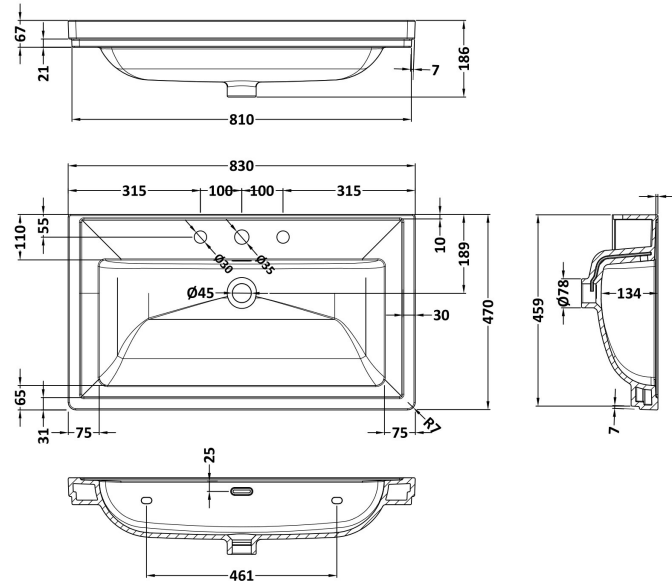

### Product Dimensions

Height (mm):	800
Width (mm):	800
Depth (mm):	453
Nett Weight (kg):	30.5

### Packaging Dimensions

Height (mm):	835
Width (mm):	825
Depth (mm):	480
Gross Weight (kg):	31

### Outer Box Dimensions (If Applicable)

Height (mm):	
Width (mm):	
Depth (mm):	
Gross Weight (kg):	
Barcode:	5056462643212

Sales Code: CBM535

Description: 800 Classic Basin (840X472x185) 3Th

**Product Dimensions**

Height (mm):	186
Width (mm):	830
Depth (mm):	470
Nett Weight (kg):	22.2

**Packaging Dimensions**

Height (mm):	490
Width (mm):	850
Depth (mm):	220
Gross Weight (kg):	22.5