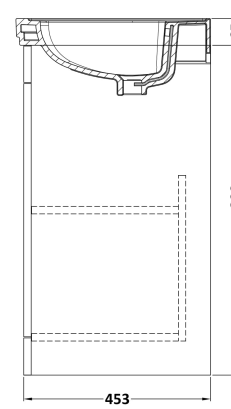

### Packaging Details

Barcode: 5056462688176

Sales Code: CLA1426

Description: 800 F/S 2-Door Unit (800X800 X453)

### Product Dimensions

Height (mm):	800
Width (mm):	800
Depth (mm):	453
Nett Weight (kg):	30.5

### Packaging Dimensions

Height (mm):	835
Width (mm):	825
Depth (mm):	480
Gross Weight (kg):	31

### Outer Box Dimensions (If Applicable)

Height (mm):	
Width (mm):	
Depth (mm):	
Gross Weight (kg):	
Barcode:	5056462643212