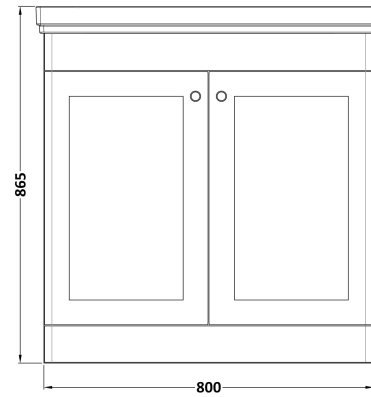

### Packaging Details

Barcode: 5056462688176

Sales Code: CLA1426

Description: 800 F/S 2-Door Unit (800X800 X453)

### Product Dimensions

Height (mm):	800
Width (mm):	800
Depth (mm):	453
Nett Weight (kg):	30.5

### Packaging Dimensions

Height (mm):	835
Width (mm):	825
Depth (mm):	480
Gross Weight (kg):	31

### Outer Box Dimensions (If Applicable)

Height (mm):	
Width (mm):	
Depth (mm):	
Gross Weight (kg):	
Barcode:	5056462643212