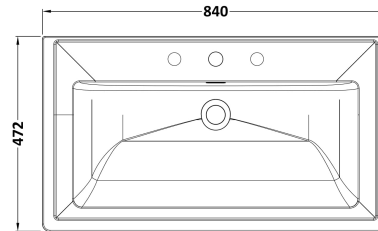

Sales Code: CLC1426B

Description: 800 F/S 2-Door Unit & Basin 3Th

Packaging Details

Barcode: 5056462688176