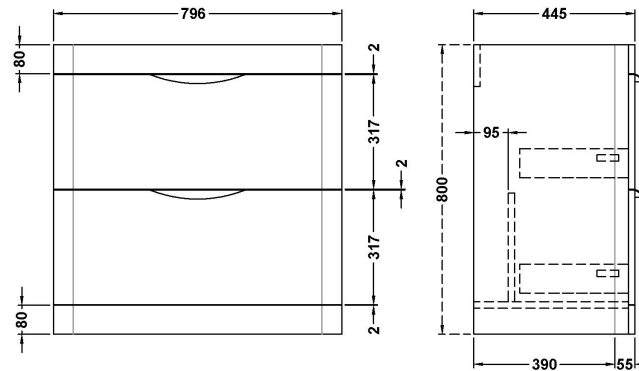

Sales Code: FPA1404

Description: Parade 800 F/S 2 Drawer Basin & Cabinet

Packaging Details

Barcode: 5056462651613

Sales Code: PMP1495

Description: 800 Floor Standing 2-Drawer Basin Unit

Product Dimensions

Height (mm):	800
Width (mm):	796
Depth (mm):	445
Nett Weight (kg):	40

Packaging Dimensions

Height (mm):	850
Width (mm):	505
Depth (mm):	845
Gross Weight (kg):	40

Packaging Data

Box Colour:	Brown Cardboard Box - Printed
Box Qty:	1
Label Size:	100 x 50
Label Colour:	White Label
Label Qty:	2

Outer Box Dimensions (If Applicable)

Height (mm):	
Width (mm):	
Depth (mm):	
Gross Weight (kg):	
Barcode:	5056462618647

Product Details

Country of Origin:	China
Fitting Instruction:	No
CE & UKCA:	N/A
FSC Certified Materials:	Yes
Colour:	Satin Anthracite
Construction Method:	Cam & Wood Dowel
Construction Type:	Rigid
Cabinet Finish:	MFC Painted Matt
Fascia Finish:	Mdf Painted Matt
Cabinet Thickness (mm):	18
Fascia Thickness (mm):	18
Drawer Included:	Yes
Drawer Type:	80mm High Metal S/C Inc Galler
No of Shelves:	0
Hinge Type:	Not Applicable
Hinge Included:	No
Adjustable Legs:	No
Fixings Included:	No
Handle Style:	Contemporary
Waste Shroud:	Yes
Handle Included:	Yes
Handle Type:	Cup

Sales Code: PMB005

Description: 800X450mm Poly Marble Basin

Product Dimensions

Height (mm):	450
Width (mm):	800
Depth (mm):	157
Nett Weight (kg):	18.12

Packaging Dimensions

Height (mm):	167
Width (mm):	840
Depth (mm):	470
Gross Weight (kg):	18.12