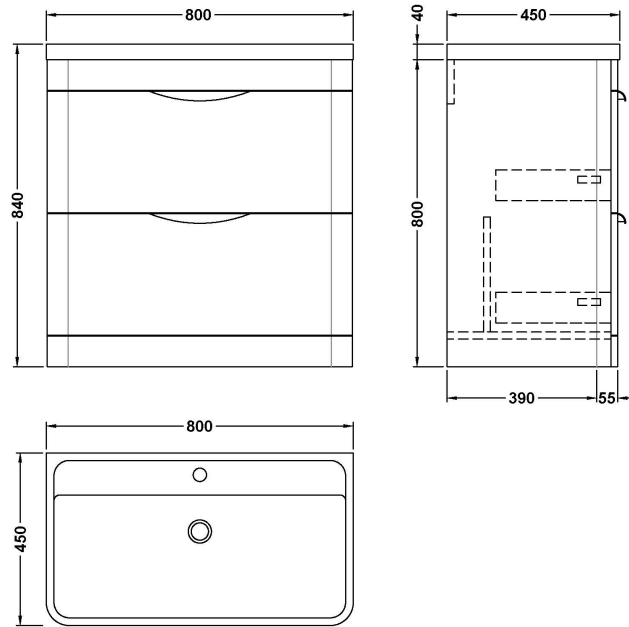

Sales Code: FPA1404

Description: Parade 800 F/S 2 Drawer Basin & Cabinet

Packaging Details

Barcode: 5056462651613

Sales Code: PMP1495

Description: 800 Floor Standing 2-Drawer Basin Unit

Product Dimensions

Height (mm):	800
Width (mm):	796
Depth (mm):	445
Nett Weight (kg):	40

Packaging Dimensions

Height (mm):	850
Width (mm):	505
Depth (mm):	845
Gross Weight (kg):	40

Packaging Data

Box Colour:	Brown Cardboard Box - Printed
Box Qty:	1
Label Size:	100 x 50
Label Colour:	White Label
Label Qty:	2

Sales Code: PMB005

Description: 800X450mm Poly Marble Basin

Product Dimensions

Height (mm):	450
Width (mm):	800
Depth (mm):	157
Nett Weight (kg):	18.12

Packaging Dimensions

Height (mm):	167
Width (mm):	840
Depth (mm):	470
Gross Weight (kg):	18.12

Packaging Data

Box Colour:	Brown Cardboard Box - Printed
Box Qty:	1
Label Size:	100 x 50
Label Colour:	White Label
Label Qty:	2

Outer Box Dimensions (If Applicable)

Height (mm):	
Width (mm):	
Depth (mm):	
Gross Weight (kg):	
Barcode:	5055369021765