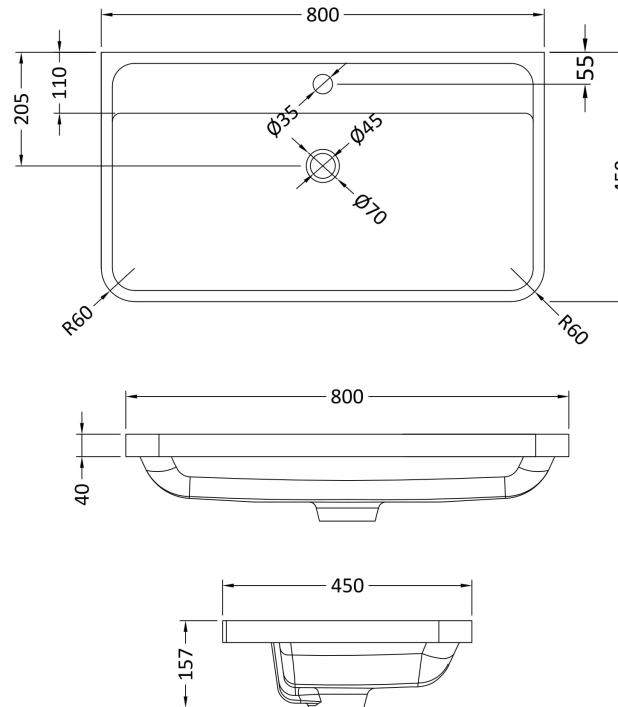

Packaging Dimensions

Height (mm):	850
Width (mm):	505
Depth (mm):	845
Gross Weight (kg):	40

Packaging Data

Box Colour:	Brown Cardboard Box - Printed
Box Qty:	1
Label Size:	100 x 50
Label Colour:	White Label
Label Qty:	2

Outer Box Dimensions (If Applicable)

Height (mm):	
Width (mm):	
Depth (mm):	
Gross Weight (kg):	
Barcode:	5056462618647

Product Details

Country of Origin:	China
Fitting Instruction:	No
CE & UKCA:	N/A
FSC Certified Materials:	Yes
Colour:	Satin Anthracite
Construction Method:	Cam & Wood Dowel
Construction Type:	Rigid
Cabinet Finish:	MFC Painted Matt
Fascia Finish:	Mdf Painted Matt
Cabinet Thickness (mm):	18
Fascia Thickness (mm):	18
Drawer Included:	Yes
Drawer Type:	80mm High Metal S/C Inc Galler
No of Shelves:	0
Hinge Type:	Not Applicable
Hinge Included:	No
Adjustable Legs:	No
Fixings Included:	No
Handle Style:	Contemporary
Waste Shroud:	Yes
Handle Included:	Yes
Handle Type:	Cup

Sales Code: PMB005

Description: 800X450mm Poly Marble Basin

Product Dimensions

Height (mm):	450
Width (mm):	800
Depth (mm):	157
Nett Weight (kg):	18.12

Packaging Dimensions

Height (mm):	167
Width (mm):	840
Depth (mm):	470
Gross Weight (kg):	18.12

Packaging Data

Box Colour:	Brown Cardboard Box - Printed
Box Qty:	1
Label Size:	100 x 50
Label Colour:	White Label
Label Qty:	2

Outer Box Dimensions (If Applicable)

Height (mm):	
Width (mm):	
Depth (mm):	
Gross Weight (kg):	
Barcode:	5055369021765