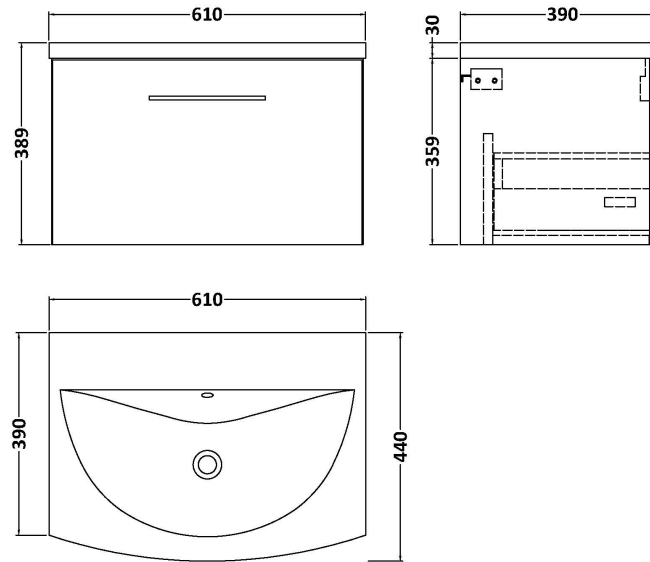

Sales Code: ARN2222G

Description: 600 Wh 1-Drawer Vanity & Basin 4

Packaging Details

Barcode: 5056678415221

Sales Code: NVF2222

Description: 600 Single Drawer Unit (365 Deep)

Product Dimensions

Height (mm):	359
Width (mm):	600
Depth (mm):	383
Nett Weight (kg):	13

Packaging Dimensions

Height (mm):	391
Width (mm):	632
Depth (mm):	391
Gross Weight (kg):	13.5

Packaging Data

Box Colour:	Brown Cardboard Box - Printed
Box Qty:	0
Label Size:	0 x 0
Label Colour:	White Label
Label Qty:	2

Sales Code: NVM043

Description: 600 Curved Basin 1Th

Product Dimensions

Height (mm):	160
Width (mm):	610
Depth (mm):	440
Nett Weight (kg):	11

Packaging Dimensions

Height (mm):	190
Width (mm):	630
Depth (mm):	415
Gross Weight (kg):	11.5

Packaging Data

Box Colour:	Brown Cardboard Box - Printed
Box Qty:	1
Label Size:	100 x 50
Label Colour:	White Label
Label Qty:	2

Outer Box Dimensions (If Applicable)

Height (mm):	
Width (mm):	
Depth (mm):	
Gross Weight (kg):	
Barcode:	5056462620961