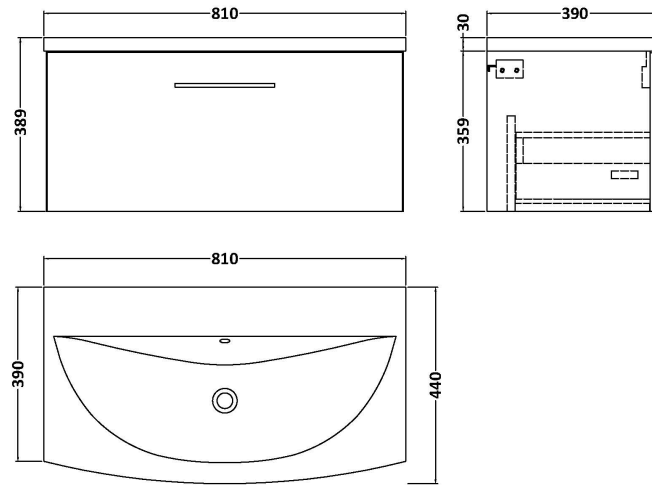

Sales Code: ARN1425G

Description: 800 Wh 1-Drawer Vanity & Basin 4

Packaging Details

Barcode: 5056678414767

Sales Code: NVF1425

Description: 800 Single Drawer Unit (365 Deep)

Product Dimensions

Height (mm):	359
Width (mm):	800
Depth (mm):	383
Nett Weight (kg):	17

Packaging Dimensions

Height (mm):	391
Width (mm):	832
Depth (mm):	391
Gross Weight (kg):	17.5

Packaging Data

Box Colour:	Brown Cardboard Box - Printed
Box Qty:	0
Label Size:	0 x 0
Label Colour:	White Label
Label Qty:	2

Sales Code: NVM045

Description: 800 Curved Basin 1Th

Product Dimensions

Height (mm):	160
Width (mm):	810
Depth (mm):	440
Nett Weight (kg):	15

Packaging Dimensions

Height (mm):	190
Width (mm):	830
Depth (mm):	415
Gross Weight (kg):	15.5

Packaging Data

Box Colour:	Brown Cardboard Box
Box Qty:	1
Label Size:	100 x 50
Label Colour:	White Label
Label Qty:	2

Outer Box Dimensions (If Applicable)

Height (mm):	
Width (mm):	
Depth (mm):	
Gross Weight (kg):	
Barcode:	5056462620978