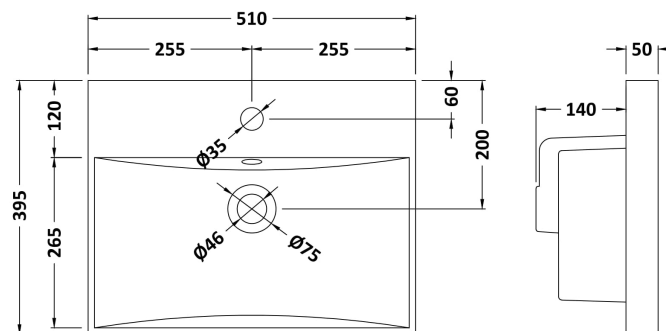

Packaging Dimensions

Height (mm):	465
Width (mm):	525
Depth (mm):	415
Gross Weight (kg):	15.7

Packaging Data

Box Colour:	Brown Cardboard Box
Box Qty:	1
Label Size:	100 x 50
Label Colour:	White Label
Label Qty:	2

Outer Box Dimensions (If Applicable)

Height (mm):	
Width (mm):	
Depth (mm):	
Gross Weight (kg):	
Barcode:	5056462643229

Product Details

Country of Origin:	China
Fitting Instruction:	No
CE & UKCA:	N/A
FSC Certified Materials:	Yes
Colour:	Satin White
Construction Method:	Cam & Wood Dowel
Construction Type:	Rigid
Cabinet Finish:	MFC Painted Matt
Fascia Finish:	Mdf Painted Matt
Cabinet Thickness (mm):	18
Fascia Thickness (mm):	18
Drawer Included:	Yes
Drawer Type:	80mm High Metal S/C Inc Galler
No of Shelves:	Not Applicable
Hinge Type:	Not Applicable
Hinge Included:	Not Applicable
Adjustable Legs:	No, Not Required
Fixings Included:	Yes
Handle Style:	Traditional
Waste Shroud:	Yes
Handle Included:	Yes, Supplied
Handle Type:	Knob

Sales Code: NVM032

Description: 500 Thin Edged Basin 1Th

Product Dimensions

Height (mm):	170
Width (mm):	510
Depth (mm):	395
Nett Weight (kg):	9.5

Packaging Dimensions

Height (mm):	190
Width (mm):	530
Depth (mm):	415
Gross Weight (kg):	10

Packaging Data

Box Colour:	Brown Cardboard Box - Printed
Box Qty:	1
Label Size:	100 x 50
Label Colour:	White Label
Label Qty:	2

Outer Box Dimensions (If Applicable)

Height (mm):	
Width (mm):	
Depth (mm):	
Gross Weight (kg):	
Barcode:	5056211853411