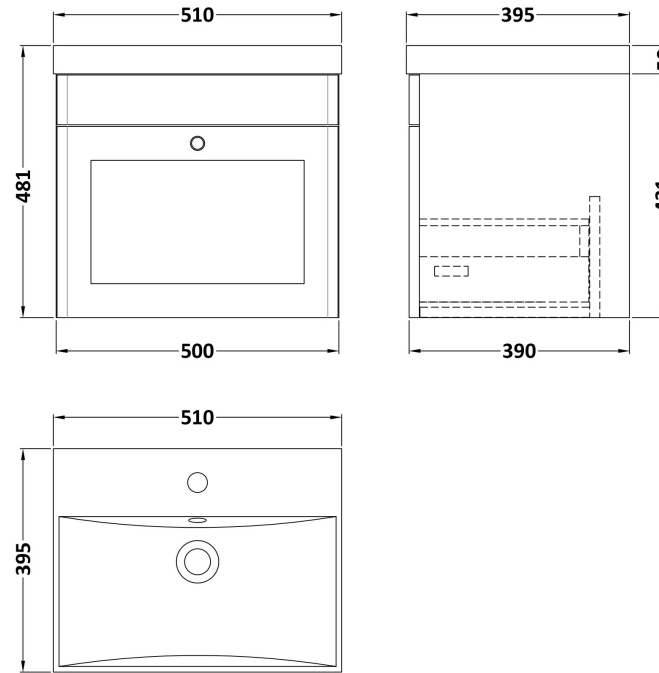

Sales Code: CLC191E

Description: 500 W/H 1-Drawer Unit & Thin-Edged Basin

Packaging Details

Barcode: 5056678416310

Sales Code: CLA191

Description: 500 W/H 1-Drawer Unit (431X500x390)

Product Dimensions

Height (mm):	431
Width (mm):	500
Depth (mm):	390
Nett Weight (kg):	15.2

Packaging Dimensions

Height (mm):	465
Width (mm):	525
Depth (mm):	415
Gross Weight (kg):	15.7

Packaging Data

Box Colour:	Brown Cardboard Box
Box Qty:	1
Label Size:	100 x 50
Label Colour:	White Label
Label Qty:	2

Sales Code: NVM032

Description: 500 Thin Edged Basin 1Th

Product Dimensions

Height (mm):	170
Width (mm):	510
Depth (mm):	395
Nett Weight (kg):	9.5

Packaging Dimensions

Height (mm):	190
Width (mm):	530
Depth (mm):	415
Gross Weight (kg):	10

Packaging Data

Box Colour:	Brown Cardboard Box - Printed
Box Qty:	1
Label Size:	100 x 50
Label Colour:	White Label
Label Qty:	2

Outer Box Dimensions (If Applicable)

Height (mm):	
Width (mm):	
Depth (mm):	
Gross Weight (kg):	
Barcode:	5056211853411