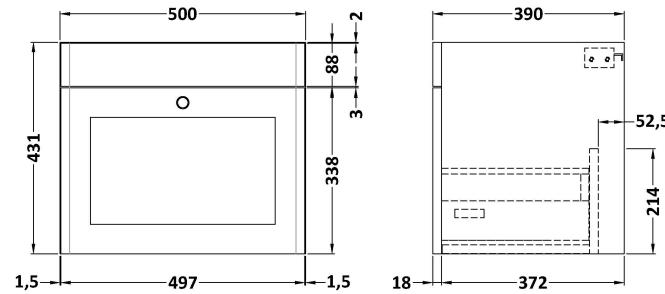

Sales Code: CLC191E

Description: 500 W/H 1-Drawer Unit & Thin-Edged Basin

Packaging Details

Barcode: 5056678416310

Sales Code: CLA191

Description: 500 W/H 1-Drawer Unit (431X500x390)

Product Dimensions

Height (mm):	431
Width (mm):	500
Depth (mm):	390
Nett Weight (kg):	15.2

Packaging Dimensions

Height (mm):	465
Width (mm):	525
Depth (mm):	415
Gross Weight (kg):	15.7

Packaging Data

Box Colour:	Brown Cardboard Box
Box Qty:	1
Label Size:	100 x 50
Label Colour:	White Label
Label Qty:	2

Sales Code: NVM032

Description: 500 Thin Edged Basin 1Th

Product Dimensions

Height (mm):	170
Width (mm):	510
Depth (mm):	395
Nett Weight (kg):	9.5

Packaging Dimensions

Height (mm):	190
Width (mm):	530
Depth (mm):	415
Gross Weight (kg):	10

Packaging Data

Box Colour:	Brown Cardboard Box - Printed
Box Qty:	1
Label Size:	100 x 50
Label Colour:	White Label
Label Qty:	2

Outer Box Dimensions (If Applicable)

Height (mm):	
Width (mm):	
Depth (mm):	
Gross Weight (kg):	
Barcode:	5056211853411