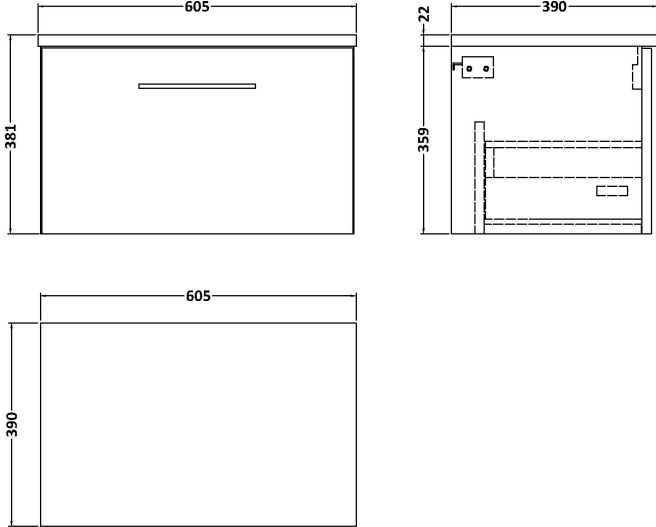

Sales Code: ARN1422LBG

Description: 600 Wh 1-Drawer Vanity & Laminate Top

Packaging Details

Barcode: 5056678414477

Sales Code: NVF1422

Description: 600 Single Drawer Unit (365 Deep)

Product Dimensions

Height (mm):	359
Width (mm):	600
Depth (mm):	383
Nett Weight (kg):	13

Packaging Dimensions

Height (mm):	391
Width (mm):	632
Depth (mm):	391
Gross Weight (kg):	13.5

Packaging Data

Box Colour:	Brown Cardboard Box - Printed
Box Qty:	0
Label Size:	0 x 0
Label Colour:	White Label
Label Qty:	2

Sales Code: LBG600

Description: Laminate Worktop 605X390x22mm

Product Dimensions

Height (mm):	22
Width (mm):	605
Depth (mm):	390
Nett Weight (kg):	2

Packaging Dimensions

Height (mm):	25
Width (mm):	610
Depth (mm):	455
Gross Weight (kg):	2

Packaging Data

Box Colour:	Brown Cardboard Box
Box Qty:	1
Label Size:	100 x 50
Label Colour:	White Label
Label Qty:	1

Outer Box Dimensions (If Applicable)

Height (mm):	
Width (mm):	
Depth (mm):	
Gross Weight (kg):	
Barcode:	5056211874164