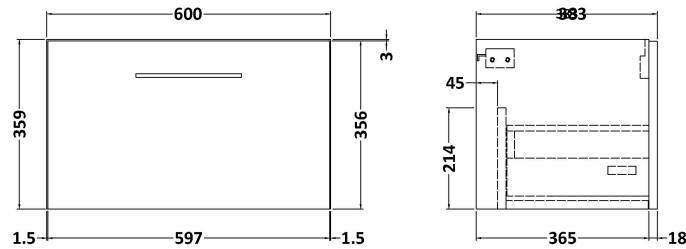

Sales Code: ARN1422LBG

Description: 600 Wh 1-Drawer Vanity & Laminate Top

Packaging Details

Barcode: 5056678414477

Sales Code: NVF1422

Description: 600 Single Drawer Unit (365 Deep)

Product Dimensions

Height (mm):	359
Width (mm):	600
Depth (mm):	383
Nett Weight (kg):	13

Packaging Dimensions

Height (mm):	391
Width (mm):	632
Depth (mm):	391
Gross Weight (kg):	13.5

Packaging Data

Box Colour:	Brown Cardboard Box - Printed
Box Qty:	0
Label Size:	0 x 0
Label Colour:	White Label
Label Qty:	2

Sales Code: LBG600

Description: Laminate Worktop 605X390x22mm

Product Dimensions

Height (mm):	22
Width (mm):	605
Depth (mm):	390
Nett Weight (kg):	2

Packaging Dimensions

Height (mm):	25
Width (mm):	610
Depth (mm):	455
Gross Weight (kg):	2

Packaging Data

Box Colour:	Brown Cardboard Box
Box Qty:	1
Label Size:	100 x 50
Label Colour:	White Label
Label Qty:	1

Outer Box Dimensions (If Applicable)

Height (mm):	
Width (mm):	
Depth (mm):	
Gross Weight (kg):	
Barcode:	5056211874164