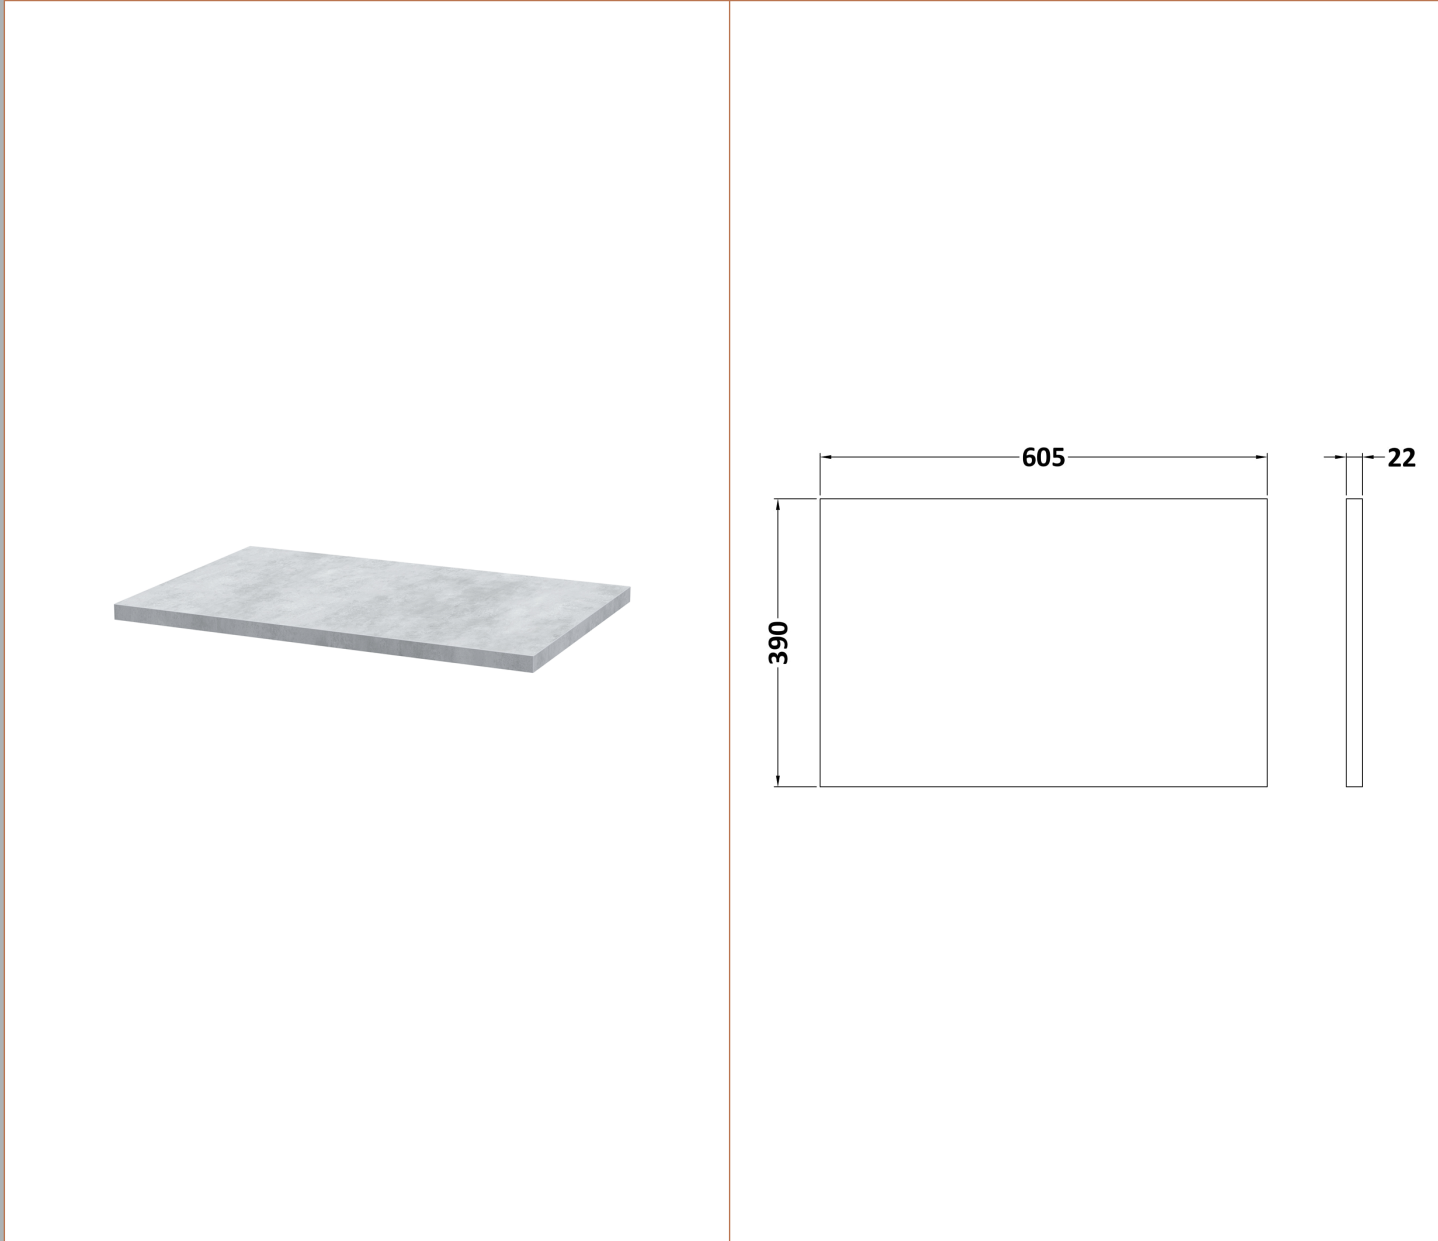

Packaging Dimensions

Height (mm):	391
Width (mm):	632
Depth (mm):	391
Gross Weight (kg):	13.5

Packaging Data

Box Colour:	Brown Cardboard Box - Printed
Box Qty:	0
Label Size:	0 x 0
Label Colour:	White Label
Label Qty:	2

Outer Box Dimensions (If Applicable)

Height (mm):	
Width (mm):	
Depth (mm):	
Gross Weight (kg):	
Barcode:	5056678402719

Product Details

Country of Origin:	China
Fitting Instruction:	No
CE & UKCA:	N/A
FSC Certified Materials:	Yes
Colour:	Satin Anthracite
Construction Method:	Cam & Wood Dowel
Construction Type:	Rigid
Cabinet Finish:	MFC Painted Matt
Fascia Finish:	Mdf Painted Matt
Cabinet Thickness (mm):	16
Fascia Thickness (mm):	18
Drawer Included:	Yes
Drawer Type:	80mm High Metal S/C Inc Galler
No of Shelves:	0
Hinge Type:	Not Applicable
Hinge Included:	Not Applicable
Adjustable Legs:	No, Not Required
Fixings Included:	Yes
Handle Style:	Contemporary
Waste Shroud:	Yes
Handle Included:	Yes, Supplied
Handle Type:	D-Shape

Sales Code: LBG600

Description: Laminate Worktop 605X390x22mm

Product Dimensions

Height (mm):	22
Width (mm):	605
Depth (mm):	390
Nett Weight (kg):	2

Packaging Dimensions

Height (mm):	25
Width (mm):	610
Depth (mm):	455
Gross Weight (kg):	2

Packaging Data

Box Colour:	Brown Cardboard Box
Box Qty:	1
Label Size:	100 x 50
Label Colour:	White Label
Label Qty:	1

Outer Box Dimensions (If Applicable)

Height (mm):	
Width (mm):	
Depth (mm):	
Gross Weight (kg):	
Barcode:	5056211874164