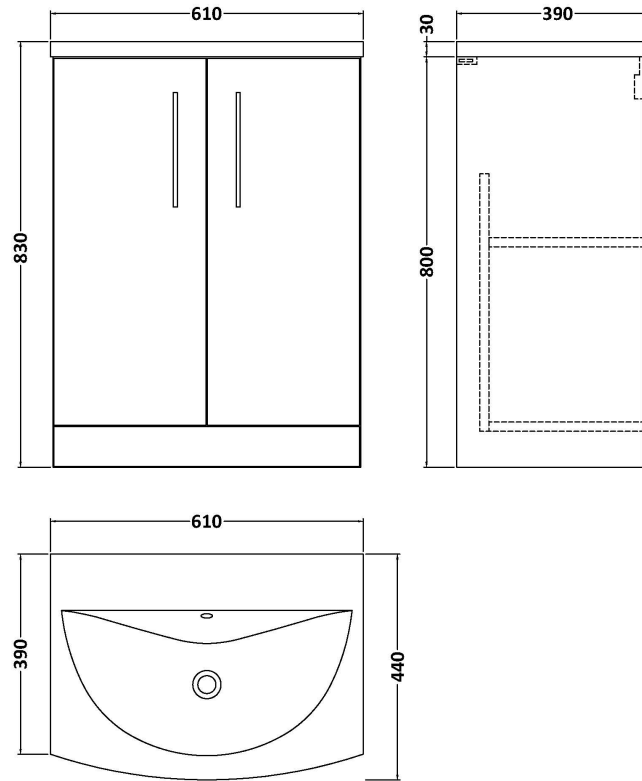

Sales Code: ARN1403G

Description: 600 Fs 2-Door Vanity & Basin 4

Packaging Details

Barcode: 5056678414170

Sales Code: NVF1403F

Description: 600 Fs 2-Door Unit (365 Deep)

Product Dimensions

Height (mm):	800
Width (mm):	600
Depth (mm):	383
Nett Weight (kg):	19.5

Packaging Dimensions

Height (mm):	835
Width (mm):	620
Depth (mm):	375
Gross Weight (kg):	20

Packaging Data

Box Colour:	Brown Cardboard Box - Printed
Box Qty:	0
Label Size:	0 x 0
Label Colour:	White Label
Label Qty:	2

Sales Code: NVM043

Description: 600 Curved Basin 1Th

Product Dimensions

Height (mm):	160
Width (mm):	610
Depth (mm):	440
Nett Weight (kg):	11

Packaging Dimensions

Height (mm):	190
Width (mm):	630
Depth (mm):	415
Gross Weight (kg):	11.5

Packaging Data

Box Colour:	Brown Cardboard Box - Printed
Box Qty:	1
Label Size:	100 x 50
Label Colour:	White Label
Label Qty:	2

Outer Box Dimensions (If Applicable)

Height (mm):	
Width (mm):	
Depth (mm):	
Gross Weight (kg):	
Barcode:	5056462620961