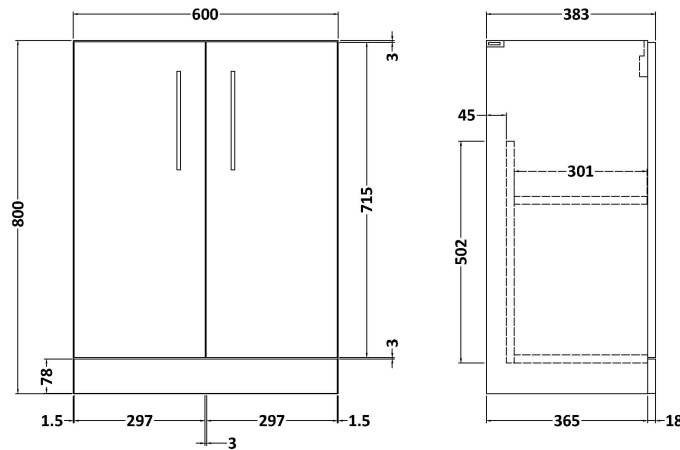

Sales Code: ARN1403G

Description: 600 Fs 2-Door Vanity & Basin 4

Packaging Details

Barcode: 5056678414170

Sales Code: NVF1403F

Description: 600 Fs 2-Door Unit (365 Deep)

Product Dimensions

Height (mm):	800
Width (mm):	600
Depth (mm):	383
Nett Weight (kg):	19.5

Packaging Dimensions

Height (mm):	835
Width (mm):	620
Depth (mm):	375
Gross Weight (kg):	20

Packaging Data

Box Colour:	Brown Cardboard Box - Printed
Box Qty:	0
Label Size:	0 x 0
Label Colour:	White Label
Label Qty:	2

Outer Box Dimensions (If Applicable)

Height (mm):	
Width (mm):	
Depth (mm):	
Gross Weight (kg):	
Barcode:	5056678402610

Product Details

Country of Origin:	China
Fitting Instruction:	No
CE & UKCA:	N/A
FSC Certified Materials:	Yes
Colour:	Satin Anthracite
Construction Method:	Cam & Wood Dowel
Construction Type:	Rigid
Cabinet Finish:	MFC Painted Matt
Fascia Finish:	Mdf Painted Matt
Cabinet Thickness (mm):	16
Fascia Thickness (mm):	18
Drawer Included:	No
Drawer Type:	Not Applicable
No of Shelves:	1
Hinge Type:	95 Degree Soft Close
Hinge Included:	Yes, Supplied
Adjustable Legs:	No, Not Required
Fixings Included:	Yes
Handle Style:	Contemporary
Waste Shroud:	No
Handle Included:	Yes, Supplied
Handle Type:	D-Shape

Sales Code: NVM043

Description: 600 Curved Basin 1Th

Product Dimensions

Height (mm):	160
Width (mm):	610
Depth (mm):	440
Nett Weight (kg):	11

Packaging Dimensions

Height (mm):	190
Width (mm):	630
Depth (mm):	415
Gross Weight (kg):	11.5