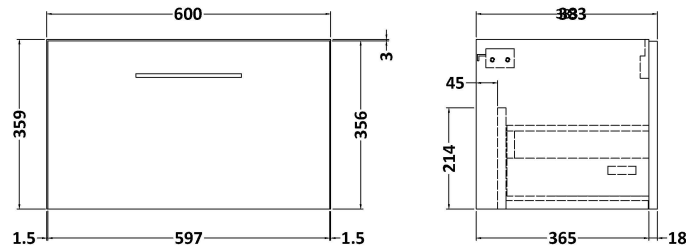

Sales Code: ARN2922B

Description: 600 Wh 1-Drawer Vanity & Basin 2

Packaging Details

Barcode: 5056678451120

Sales Code: NVF2922

Description: 600 Single Drawer Unit (365 Deep)

Product Dimensions

Height (mm):	359
Width (mm):	600
Depth (mm):	383
Nett Weight (kg):	13

Packaging Dimensions

Height (mm):	391
Width (mm):	632
Depth (mm):	391
Gross Weight (kg):	13.5

Packaging Data

Box Colour:	Brown Cardboard Box - Printed
Box Qty:	1
Label Size:	100 x 50
Label Colour:	White Label
Label Qty:	2

Sales Code: NVM003

Description: Minimalist Basin 600mm

Product Dimensions

Height (mm):	170
Width (mm):	600
Depth (mm):	390
Nett Weight (kg):	10.76

Packaging Dimensions

Height (mm):	200
Width (mm):	400
Depth (mm):	620
Gross Weight (kg):	10.76

Packaging Data

Box Colour:	Brown Cardboard Box - Printed
Box Qty:	1
Label Size:	100 x 50
Label Colour:	White Label
Label Qty:	2

Outer Box Dimensions (If Applicable)

Height (mm):	
Width (mm):	
Depth (mm):	
Gross Weight (kg):	
Barcode:	5055146194668