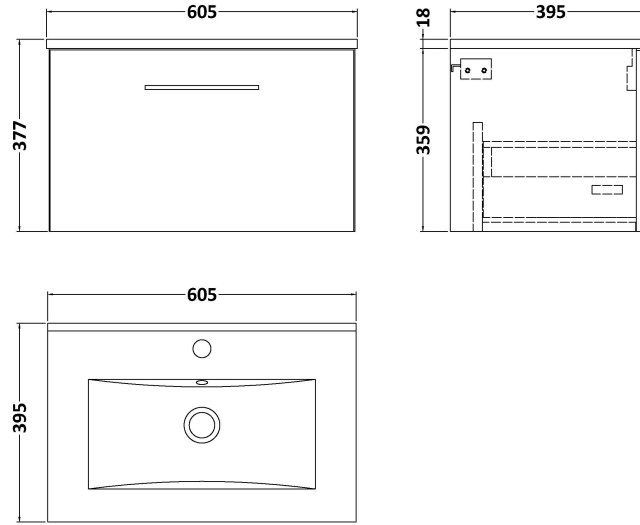

Sales Code: ARN2922B

Description: 600 Wh 1-Drawer Vanity & Basin 2

Packaging Details

Barcode: 5056678451120

Sales Code: NVF2922

Description: 600 Single Drawer Unit (365 Deep)

Product Dimensions

Height (mm):	359
Width (mm):	600
Depth (mm):	383
Nett Weight (kg):	13

Packaging Dimensions

Height (mm):	391
Width (mm):	632
Depth (mm):	391
Gross Weight (kg):	13.5

Packaging Data

Box Colour:	Brown Cardboard Box - Printed
Box Qty:	1
Label Size:	100 x 50
Label Colour:	White Label
Label Qty:	2

Sales Code: NVM003

Description: Minimalist Basin 600mm

Product Dimensions

Height (mm):	170
Width (mm):	600
Depth (mm):	390
Nett Weight (kg):	10.76

Packaging Dimensions

Height (mm):	200
Width (mm):	400
Depth (mm):	620
Gross Weight (kg):	10.76

Packaging Data

Box Colour:	Brown Cardboard Box - Printed
Box Qty:	1
Label Size:	100 x 50
Label Colour:	White Label
Label Qty:	2

Outer Box Dimensions (If Applicable)

Height (mm):	
Width (mm):	
Depth (mm):	
Gross Weight (kg):	
Barcode:	5055146194668