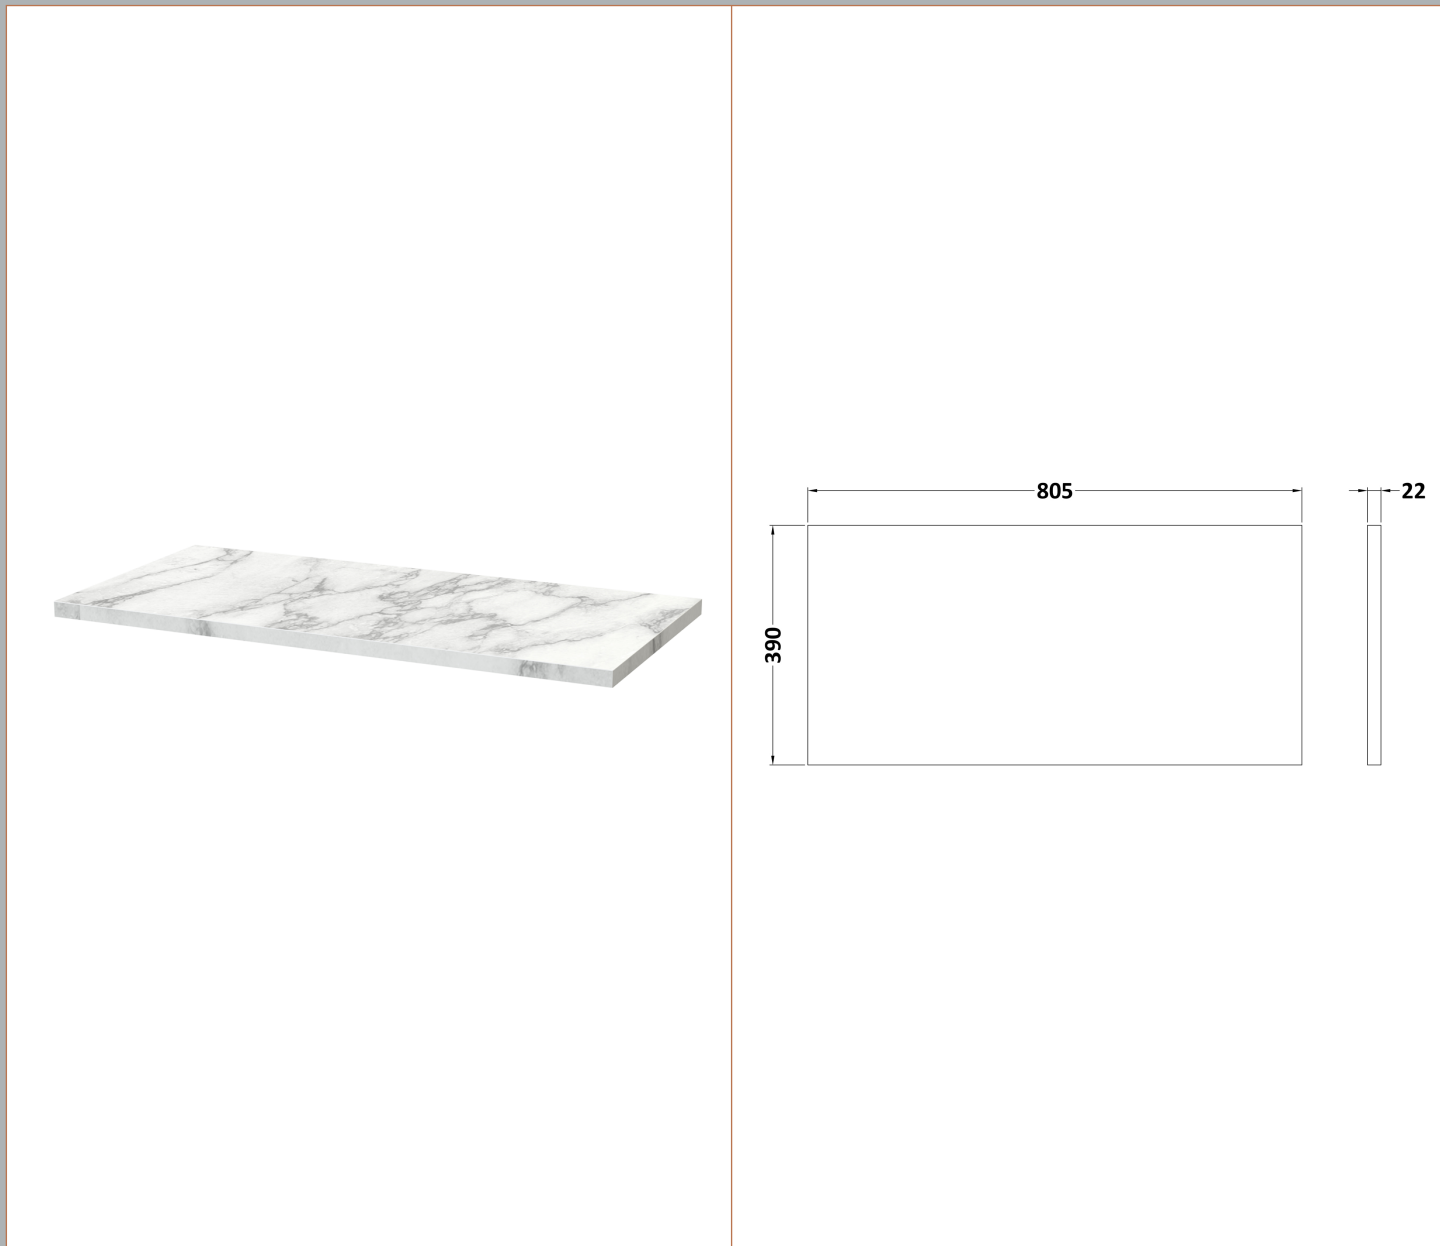

Sales Code: DPF295LCM

Description: 800 W/H 2-Drawer Vanity & Laminate Top

Packaging Details

Barcode: 5056678455746

Sales Code: LCM800

Description: Laminate Worktop 805X390x22mm

Product Dimensions

Height (mm):	22
Width (mm):	805
Depth (mm):	390
Nett Weight (kg):	2.75

Packaging Dimensions

Height (mm):	25
Width (mm):	810
Depth (mm):	455
Gross Weight (kg):	2.75

Packaging Data

Box Colour:	Brown Cardboard Box
Box Qty:	1
Label Size:	100 x 50
Label Colour:	White Label
Label Qty:	1

Sales Code: FLT295

Description: 800 W/H 2-Drawer Unit

Product Dimensions

Height (mm):	500
Width (mm):	800
Depth (mm):	383
Nett Weight (kg):	24.5

Packaging Dimensions

Height (mm):	520
Width (mm):	820
Depth (mm):	405
Gross Weight (kg):	25

Product Details

Country of Origin:	China
Fitting Instruction:	No
CE & UKCA:	
FSC Certified Materials:	Yes
Colour:	Satin Grey
Construction Method:	Cam & Wood Dowel
Construction Type:	Rigid
Cabinet Finish:	MFC Painted Gloss
Fascia Finish:	Mdf Painted Gloss
Cabinet Thickness (mm):	16
Fascia Thickness (mm):	18
Drawer Included:	Yes
Drawer Type:	80mm High Metal Softclose
No of Shelves:	0
Hinge Type:	Not Applicable
Hinge Included:	No
Adjustable Legs:	No, Not Required
Fixings Included:	Yes
Handle Style:	Modern
Waste Shroud:	Yes
Handle Included:	Yes, Supplied
Handle Type:	Finger Pull