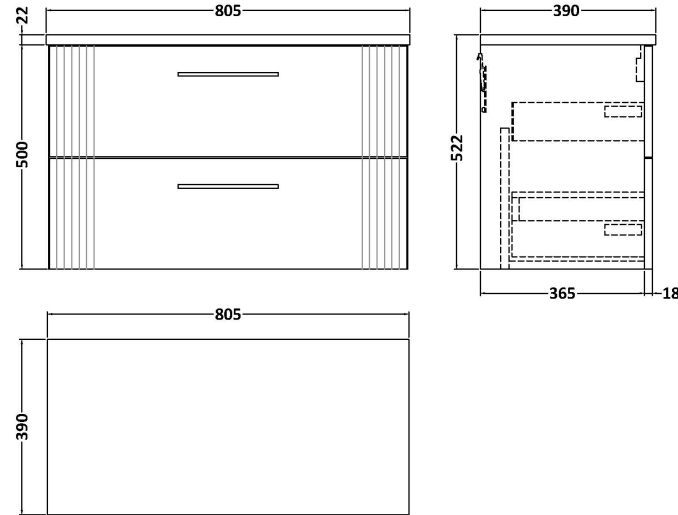

Sales Code: DPF295LCM

Description: 800 W/H 2-Drawer Vanity & Laminate Top

Packaging Details

Barcode: 5056678455746

Sales Code: LCM800

Description: Laminate Worktop 805X390x22mm

Product Dimensions

Height (mm):	22
Width (mm):	805
Depth (mm):	390
Nett Weight (kg):	2.75

Packaging Dimensions

Height (mm):	25
Width (mm):	810
Depth (mm):	455
Gross Weight (kg):	2.75

Packaging Data

Box Colour:	Brown Cardboard Box
Box Qty:	1
Label Size:	100 x 50
Label Colour:	White Label
Label Qty:	1

Outer Box Dimensions (If Applicable)

Height (mm):	
Width (mm):	
Depth (mm):	
Gross Weight (kg):	
Barcode:	5056462624457

Product Details

Country of Origin:	United Kingdom
Fitting Instruction:	No
CE & UKCA:	N/A
FSC Certified Materials:	Yes
Colour:	Matt Carrera Marble
Construction Method:	Not Applicable
Construction Type:	Not Applicable
Cabinet Finish:	Not Applicable
Fascia Finish:	MFC Laminated
Cabinet Thickness (mm):	
Fascia Thickness (mm):	22
Drawer Included:	No
Drawer Type:	Not Applicable
No of Shelves:	0
Hinge Type:	Not Applicable
Hinge Included:	No
Adjustable Legs:	No, Not Required
Fixings Included:	No
Handle Style:	Not Applicable
Waste Shroud:	Not Applicable
Handle Included:	No
Handle Type:	Not Applicable

Sales Code: FLT295

Description: 800 W/H 2-Drawer Unit

Product Dimensions

Height (mm):	500
Width (mm):	800
Depth (mm):	383
Nett Weight (kg):	24.5

Packaging Dimensions

Height (mm):	520
Width (mm):	820
Depth (mm):	405
Gross Weight (kg):	25