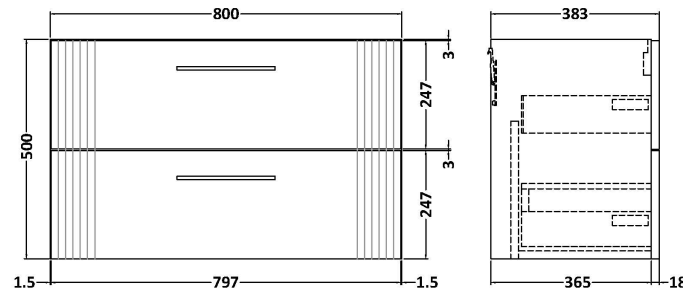

Sales Code: DPF295LCM

Description: 800 W/H 2-Drawer Vanity & Laminate Top

Packaging Details

Barcode: 5056678455746

Sales Code: LCM800

Description: Laminate Worktop 805X390x22mm

Product Dimensions

Height (mm):	22
Width (mm):	805
Depth (mm):	390
Nett Weight (kg):	2.75

Packaging Dimensions

Height (mm):	25
Width (mm):	810
Depth (mm):	455
Gross Weight (kg):	2.75

Packaging Data

Box Colour:	Brown Cardboard Box
Box Qty:	1
Label Size:	100 x 50
Label Colour:	White Label
Label Qty:	1

Outer Box Dimensions (If Applicable)

Height (mm):	
Width (mm):	
Depth (mm):	
Gross Weight (kg):	
Barcode:	5056462624457

Product Details

Country of Origin:	United Kingdom
Fitting Instruction:	No
CE & UKCA:	N/A
FSC Certified Materials:	Yes
Colour:	Matt Carrera Marble
Construction Method:	Not Applicable
Construction Type:	Not Applicable
Cabinet Finish:	Not Applicable
Fascia Finish:	MFC Laminated
Cabinet Thickness (mm):	
Fascia Thickness (mm):	22
Drawer Included:	No
Drawer Type:	Not Applicable
No of Shelves:	0
Hinge Type:	Not Applicable
Hinge Included:	No
Adjustable Legs:	No, Not Required
Fixings Included:	No
Handle Style:	Not Applicable
Waste Shroud:	Not Applicable
Handle Included:	No
Handle Type:	Not Applicable

Sales Code: FLT295

Description: 800 W/H 2-Drawer Unit

Product Dimensions

Height (mm):	500
Width (mm):	800
Depth (mm):	383
Nett Weight (kg):	24.5

Packaging Dimensions

Height (mm):	520
Width (mm):	820
Depth (mm):	405
Gross Weight (kg):	25