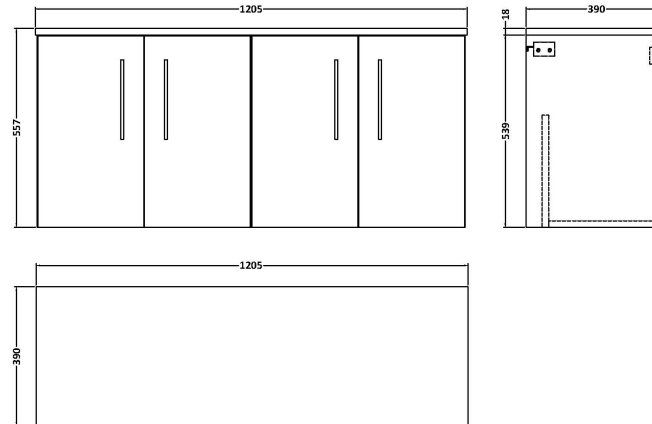

Sales Code: ARN2923W2

Description: 1200 Wh 4-Door Vanity & Worktop

Packaging Details

Barcode: 5056678451328

Sales Code: MWD2920

Description: 1200 Worktop (1205X390x18mm)

Product Dimensions

Height (mm):	18
Width (mm):	1205
Depth (mm):	390
Nett Weight (kg):	5

Packaging Dimensions

Height (mm):	25
Width (mm):	1225
Depth (mm):	410
Gross Weight (kg):	5

Packaging Data

Box Colour:	Brown Cardboard Box - Printed
Box Qty:	1
Label Size:	100 x 50
Label Colour:	Not Applicable
Label Qty:	0

Sales Code: NVF2923

Description: 600 Wh 2-Door Unit (365 Deep)

Product Dimensions

Height (mm):	540
Width (mm):	600
Depth (mm):	383
Nett Weight (kg):	14.2

Packaging Dimensions

Height (mm):	560
Width (mm):	620
Depth (mm):	405
Gross Weight (kg):	14.7

Packaging Data

Box Colour:	Brown Cardboard Box - Printed
Box Qty:	1
Label Size:	100 x 50
Label Colour:	White Label
Label Qty:	2

Outer Box Dimensions (If Applicable)

Height (mm):	
Width (mm):	
Depth (mm):	
Gross Weight (kg):	
Barcode:	5056678447291