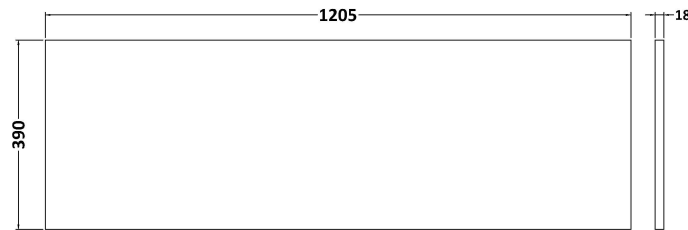

Sales Code: ARN2923W2

Description: 1200 Wh 4-Door Vanity & Worktop

Packaging Details

Barcode: 5056678451328

Sales Code: MWD2920

Description: 1200 Worktop (1205X390x18mm)

Product Dimensions

Height (mm):	18
Width (mm):	1205
Depth (mm):	390
Nett Weight (kg):	5

Packaging Dimensions

Height (mm):	25
Width (mm):	1225
Depth (mm):	410
Gross Weight (kg):	5

Packaging Data

Box Colour:	Brown Cardboard Box - Printed
Box Qty:	1
Label Size:	100 x 50
Label Colour:	Not Applicable
Label Qty:	0

Sales Code: NVF2923

Description: 600 Wh 2-Door Unit (365 Deep)

Product Dimensions

Height (mm):	540
Width (mm):	600
Depth (mm):	383
Nett Weight (kg):	14.2

Packaging Dimensions

Height (mm):	560
Width (mm):	620
Depth (mm):	405
Gross Weight (kg):	14.7

Packaging Data

Box Colour:	Brown Cardboard Box - Printed
Box Qty:	1
Label Size:	100 x 50
Label Colour:	White Label
Label Qty:	2

Outer Box Dimensions (If Applicable)

Height (mm):	
Width (mm):	
Depth (mm):	
Gross Weight (kg):	
Barcode:	5056678447291