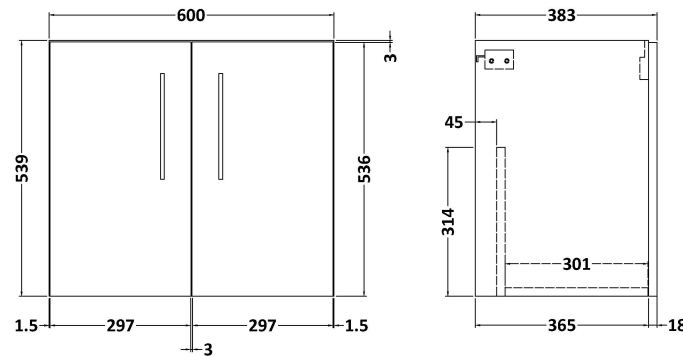

Sales Code: ARN2923W2

Description: 1200 Wh 4-Door Vanity & Worktop

Packaging Details

Barcode: 5056678451328

Sales Code: MWD2920

Description: 1200 Worktop (1205X390x18mm)

Product Dimensions

Height (mm):	18
Width (mm):	1205
Depth (mm):	390
Nett Weight (kg):	5

Packaging Dimensions

Height (mm):	25
Width (mm):	1225
Depth (mm):	410
Gross Weight (kg):	5

Packaging Data

Box Colour:	Brown Cardboard Box - Printed
Box Qty:	1
Label Size:	100 x 50
Label Colour:	Not Applicable
Label Qty:	0

Outer Box Dimensions (If Applicable)

Height (mm):	
Width (mm):	
Depth (mm):	
Gross Weight (kg):	
Barcode:	5056678447420

Product Details

Country of Origin:	China
Fitting Instruction:	No
CE & UKCA:	N/A
FSC Certified Materials:	Yes
Colour:	Indigo Blue
Construction Method:	Not Applicable
Construction Type:	Not Applicable
Cabinet Finish:	Not Applicable
Fascia Finish:	Mdf Painted Matt
Cabinet Thickness (mm):	
Fascia Thickness (mm):	18
Drawer Included:	Not Applicable
Drawer Type:	Not Applicable
No of Shelves:	Not Applicable
Hinge Type:	Not Applicable
Hinge Included:	Not Applicable
Adjustable Legs:	Not Applicable
Fixings Included:	Yes
Handle Style:	Not Applicable
Waste Shroud:	Not Applicable
Handle Included:	Not Applicable
Handle Type:	Not Applicable

Sales Code: NVF2923

Description: 600 Wh 2-Door Unit (365 Deep)

Product Dimensions

Height (mm):	540
Width (mm):	600
Depth (mm):	383
Nett Weight (kg):	14.2

Packaging Dimensions

Height (mm):	560
Width (mm):	620
Depth (mm):	405
Gross Weight (kg):	14.7