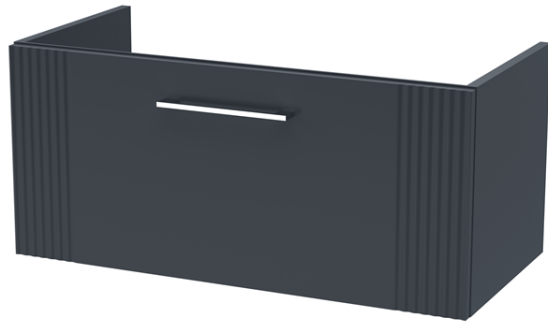

Sales Code: DPF1496LCM

Description: 800 W/H Single Drawer Vanity & Laminate

Packaging Details

Barcode: 5056678455678

Sales Code: LCM800

Description: Laminate Worktop 805X390x22mm

Product Dimensions

Height (mm):	22
Width (mm):	805
Depth (mm):	390
Nett Weight (kg):	2.75

Packaging Dimensions

Height (mm):	25
Width (mm):	810
Depth (mm):	455
Gross Weight (kg):	2.75

Packaging Data

Box Colour:	Brown Cardboard Box
Box Qty:	1
Label Size:	100 x 50
Label Colour:	White Label
Label Qty:	1

Outer Box Dimensions (If Applicable)

Height (mm):	
Width (mm):	
Depth (mm):	
Gross Weight (kg):	
Barcode:	5056462624457

Product Details

Country of Origin:	United Kingdom
Fitting Instruction:	No
CE & UKCA:	N/A
FSC Certified Materials:	Yes
Colour:	Matt Carrera Marble
Construction Method:	Not Applicable
Construction Type:	Not Applicable
Cabinet Finish:	Not Applicable
Fascia Finish:	MFC Laminated
Cabinet Thickness (mm):	
Fascia Thickness (mm):	22
Drawer Included:	No
Drawer Type:	Not Applicable
No of Shelves:	0
Hinge Type:	Not Applicable
Hinge Included:	No
Adjustable Legs:	No, Not Required
Fixings Included:	No
Handle Style:	Not Applicable
Waste Shroud:	Not Applicable
Handle Included:	No
Handle Type:	Not Applicable

Sales Code: FLT1496

Description: 800 W/H Single Drawer Unit

Product Dimensions

Height (mm):	359
Width (mm):	800
Depth (mm):	383
Nett Weight (kg):	17.5

Packaging Dimensions

Height (mm):	380
Width (mm):	820
Depth (mm):	405
Gross Weight (kg):	18