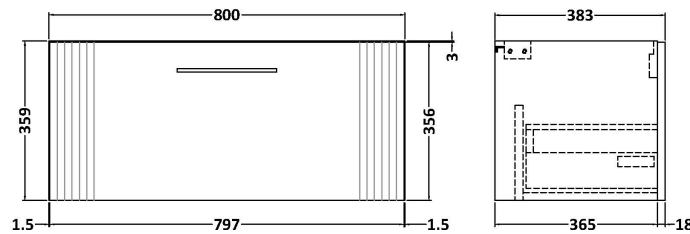

Sales Code: DPF1496LCM

Description: 800 W/H Single Drawer Vanity & Laminate

Packaging Details

Barcode: 5056678455678

Sales Code: LCM800

Description: Laminate Worktop 805X390x22mm

Product Dimensions

Height (mm):	22
Width (mm):	805
Depth (mm):	390
Nett Weight (kg):	2.75

Packaging Dimensions

Height (mm):	25
Width (mm):	810
Depth (mm):	455
Gross Weight (kg):	2.75

Packaging Data

Box Colour:	Brown Cardboard Box
Box Qty:	1
Label Size:	100 x 50
Label Colour:	White Label
Label Qty:	1

Outer Box Dimensions (If Applicable)

Height (mm):	
Width (mm):	
Depth (mm):	
Gross Weight (kg):	
Barcode:	5056462624457

Product Details

Country of Origin:	United Kingdom
Fitting Instruction:	No
CE & UKCA:	N/A
FSC Certified Materials:	Yes
Colour:	Matt Carrera Marble
Construction Method:	Not Applicable
Construction Type:	Not Applicable
Cabinet Finish:	Not Applicable
Fascia Finish:	MFC Laminated
Cabinet Thickness (mm):	
Fascia Thickness (mm):	22
Drawer Included:	No
Drawer Type:	Not Applicable
No of Shelves:	0
Hinge Type:	Not Applicable
Hinge Included:	No
Adjustable Legs:	No, Not Required
Fixings Included:	No
Handle Style:	Not Applicable
Waste Shroud:	Not Applicable
Handle Included:	No
Handle Type:	Not Applicable

Sales Code: FLT1496

Description: 800 W/H Single Drawer Unit

Product Dimensions

Height (mm):	359
Width (mm):	800
Depth (mm):	383
Nett Weight (kg):	17.5

Packaging Dimensions

Height (mm):	380
Width (mm):	820
Depth (mm):	405
Gross Weight (kg):	18