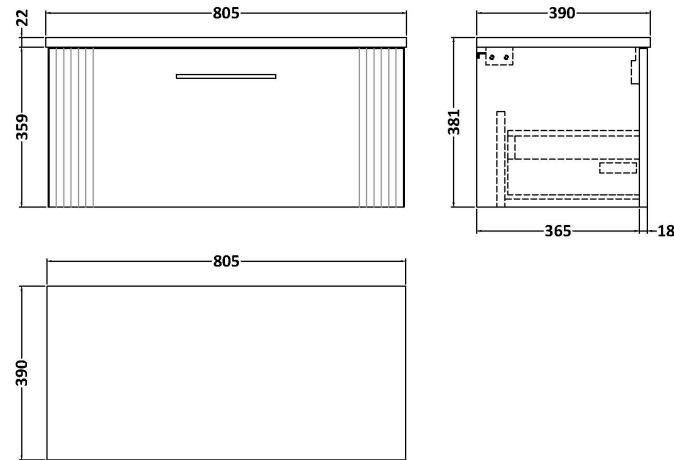

Sales Code: DPF1496LCM

Description: 800 W/H Single Drawer Vanity & Laminate

Packaging Details

Barcode: 5056678455678

Sales Code: LCM800

Description: Laminate Worktop 805X390x22mm

Product Dimensions

Height (mm):	22
Width (mm):	805
Depth (mm):	390
Nett Weight (kg):	2.75

Packaging Dimensions

Height (mm):	25
Width (mm):	810
Depth (mm):	455
Gross Weight (kg):	2.75

Packaging Data

Box Colour:	Brown Cardboard Box
Box Qty:	1
Label Size:	100 x 50
Label Colour:	White Label
Label Qty:	1

Outer Box Dimensions (If Applicable)

Height (mm):	
Width (mm):	
Depth (mm):	
Gross Weight (kg):	
Barcode:	5056462624457

Product Details

Country of Origin:	United Kingdom
Fitting Instruction:	No
CE & UKCA:	N/A
FSC Certified Materials:	Yes
Colour:	Matt Carrera Marble
Construction Method:	Not Applicable
Construction Type:	Not Applicable
Cabinet Finish:	Not Applicable
Fascia Finish:	MFC Laminated
Cabinet Thickness (mm):	
Fascia Thickness (mm):	22
Drawer Included:	No
Drawer Type:	Not Applicable
No of Shelves:	0
Hinge Type:	Not Applicable
Hinge Included:	No
Adjustable Legs:	No, Not Required
Fixings Included:	No
Handle Style:	Not Applicable
Waste Shroud:	Not Applicable
Handle Included:	No
Handle Type:	Not Applicable

Sales Code: FLT1496

Description: 800 W/H Single Drawer Unit

Product Dimensions

Height (mm):	359
Width (mm):	800
Depth (mm):	383
Nett Weight (kg):	17.5

Packaging Dimensions

Height (mm):	380
Width (mm):	820
Depth (mm):	405
Gross Weight (kg):	18