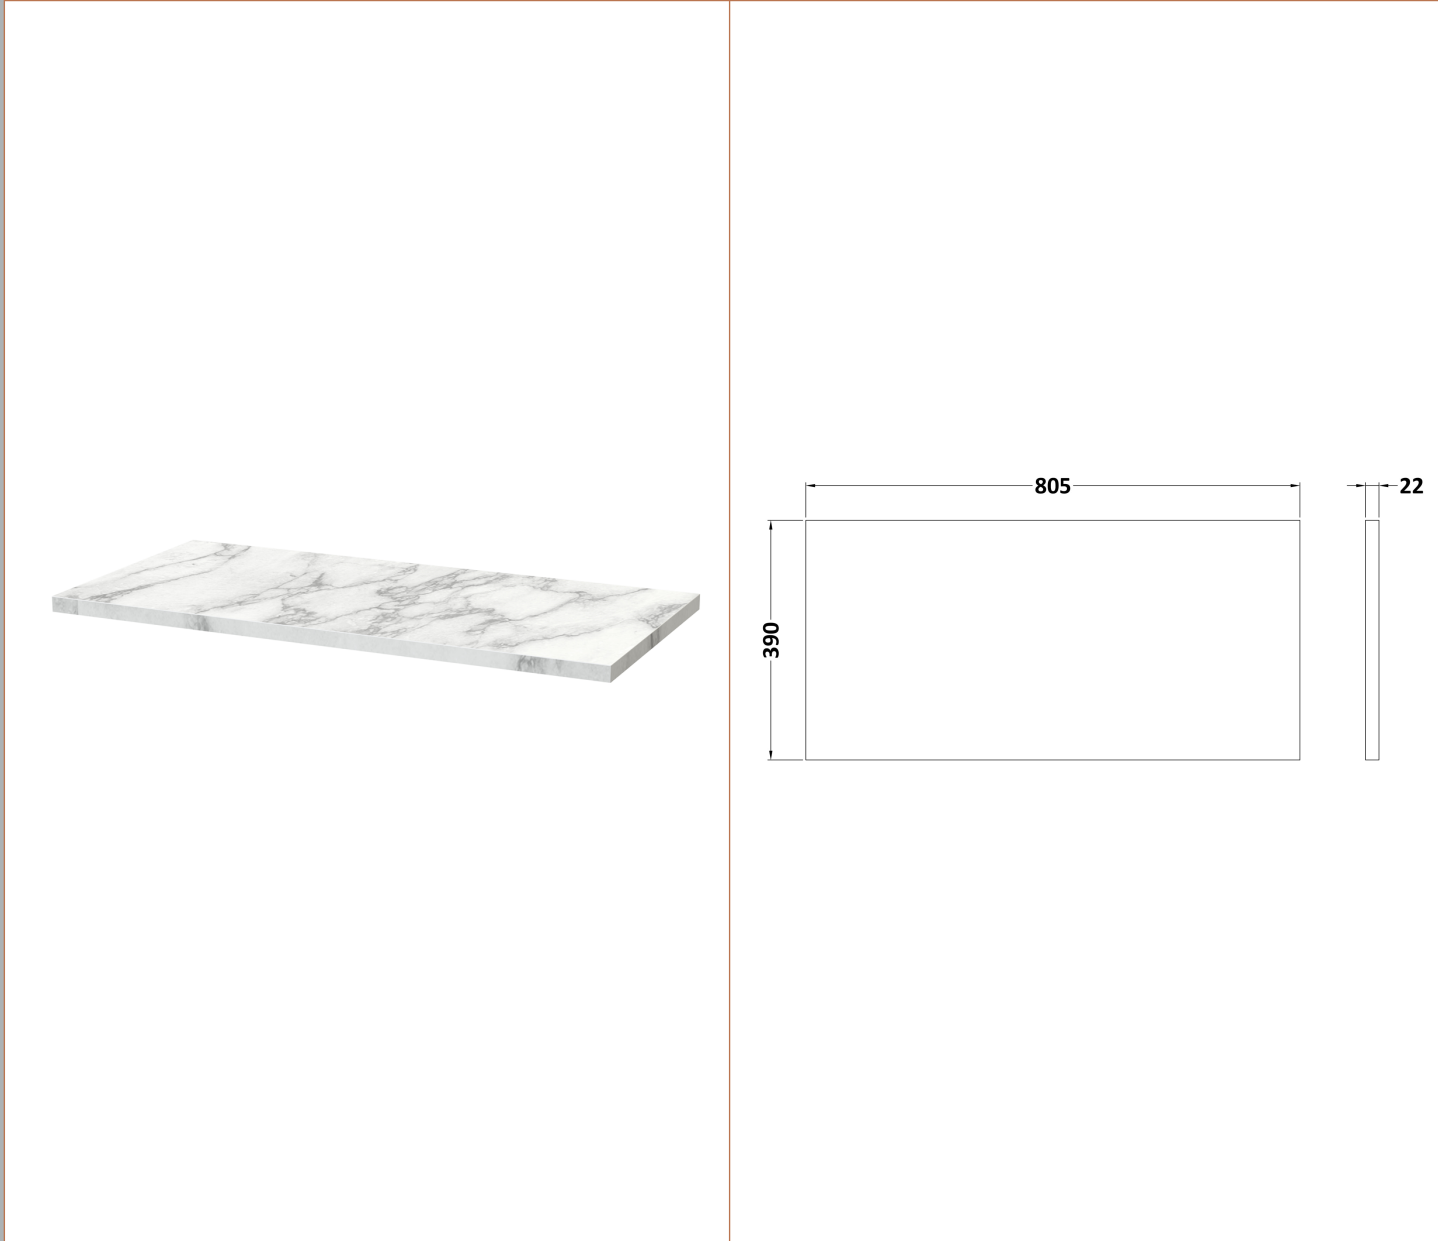

Sales Code: DPF1496LCM

Description: 800 W/H Single Drawer Vanity & Laminate

Packaging Details

Barcode: 5056678455678

Sales Code: LCM800

Description: Laminate Worktop 805X390x22mm

Product Dimensions

Height (mm):	22
Width (mm):	805
Depth (mm):	390
Nett Weight (kg):	2.75

Packaging Dimensions

Height (mm):	25
Width (mm):	810
Depth (mm):	455
Gross Weight (kg):	2.75

Packaging Data

Box Colour:	Brown Cardboard Box
Box Qty:	1
Label Size:	100 x 50
Label Colour:	White Label
Label Qty:	1

Sales Code: FLT1496

Description: 800 W/H Single Drawer Unit

Product Dimensions

Height (mm):	359
Width (mm):	800
Depth (mm):	383
Nett Weight (kg):	17.5

Packaging Dimensions

Height (mm):	380
Width (mm):	820
Depth (mm):	405
Gross Weight (kg):	18

Product Details

Country of Origin:	China
Fitting Instruction:	No
CE & UKCA:	
FSC Certified Materials:	Yes
Colour:	Satin Anthracite
Construction Method:	Cam & Wood Dowel
Construction Type:	Rigid
Cabinet Finish:	MFC Painted Gloss
Fascia Finish:	Mdf Painted Gloss
Cabinet Thickness (mm):	16
Fascia Thickness (mm):	18
Drawer Included:	Yes
Drawer Type:	80mm High Metal S/C Inc Galler
No of Shelves:	0
Hinge Type:	Not Applicable
Hinge Included:	No
Adjustable Legs:	No, Not Required
Fixings Included:	Yes
Handle Style:	Modern
Waste Shroud:	Yes
Handle Included:	Yes, Supplied
Handle Type:	Finger Pull