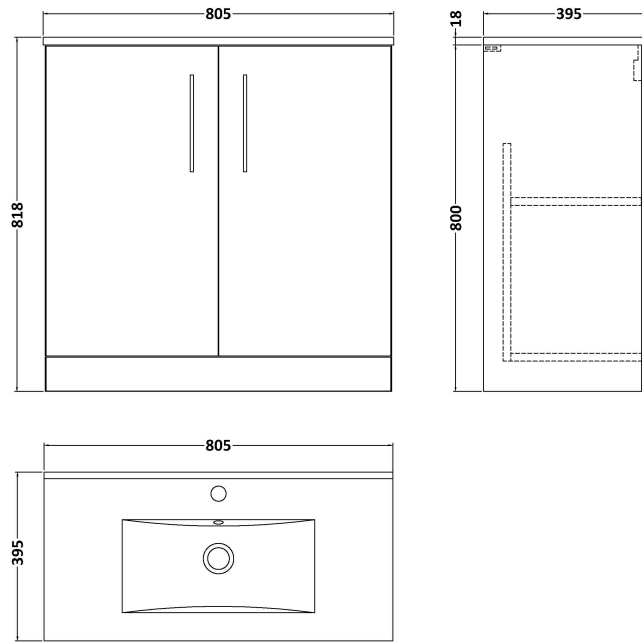

Sales Code: ARN2905B

Description: 800 Fs 2-Door Vanity & Basin 2

Packaging Details

Barcode: 5056678451045

Sales Code: NVF2905

Description: 800 Fs 2-Door Unit (365 Deep)

Product Dimensions

Height (mm):	800
Width (mm):	800
Depth (mm):	383
Nett Weight (kg):	25.5

Packaging Dimensions

Height (mm):	835
Width (mm):	820
Depth (mm):	375
Gross Weight (kg):	26

Packaging Data

Box Colour:	Brown Cardboard Box - Printed
Box Qty:	1
Label Size:	100 x 50
Label Colour:	White Label
Label Qty:	2

Sales Code: NVM005

Description: Minimalist Basin 800mm

Product Dimensions

Height (mm):	170
Width (mm):	800
Depth (mm):	390
Nett Weight (kg):	16.9

Packaging Dimensions

Height (mm):	400
Width (mm):	820
Depth (mm):	200
Gross Weight (kg):	16.9

Packaging Data

Box Colour:	Brown Cardboard Box - Printed
Box Qty:	1
Label Size:	100 x 50
Label Colour:	White Label
Label Qty:	2

Outer Box Dimensions (If Applicable)

Height (mm):	
Width (mm):	
Depth (mm):	
Gross Weight (kg):	
Barcode:	5055146194675