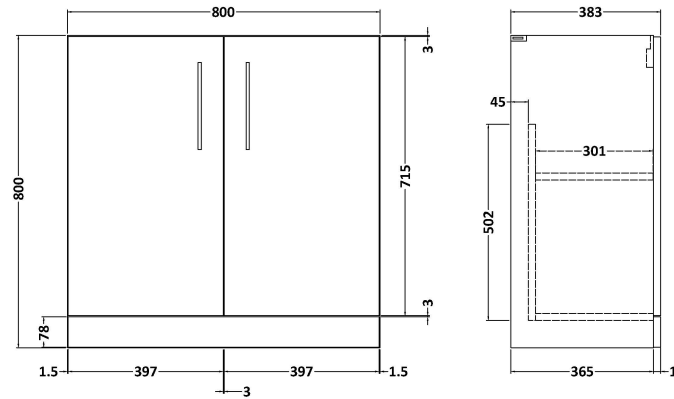

Sales Code: ARN2905B

Description: 800 Fs 2-Door Vanity & Basin 2

Packaging Details

Barcode: 5056678451045

Sales Code: NVF2905

Description: 800 Fs 2-Door Unit (365 Deep)

Product Dimensions

Height (mm):	800
Width (mm):	800
Depth (mm):	383
Nett Weight (kg):	25.5

Packaging Dimensions

Height (mm):	835
Width (mm):	820
Depth (mm):	375
Gross Weight (kg):	26

Packaging Data

Box Colour:	Brown Cardboard Box - Printed
Box Qty:	1
Label Size:	100 x 50
Label Colour:	White Label
Label Qty:	2

Sales Code: NVM005

Description: Minimalist Basin 800mm

Product Dimensions

Height (mm):	170
Width (mm):	800
Depth (mm):	390
Nett Weight (kg):	16.9

Packaging Dimensions

Height (mm):	400
Width (mm):	820
Depth (mm):	200
Gross Weight (kg):	16.9

Packaging Data

Box Colour:	Brown Cardboard Box - Printed
Box Qty:	1
Label Size:	100 x 50
Label Colour:	White Label
Label Qty:	2

Outer Box Dimensions (If Applicable)

Height (mm):	
Width (mm):	
Depth (mm):	
Gross Weight (kg):	
Barcode:	5055146194675