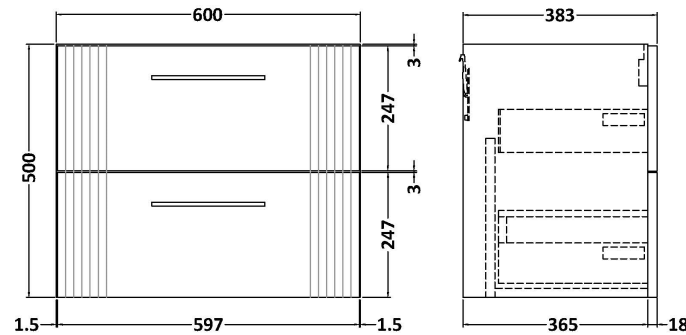

### Product Dimensions

Height (mm):	22
Width (mm):	605
Depth (mm):	390
Nett Weight (kg):	2

### Packaging Dimensions

Height (mm):	25
Width (mm):	610
Depth (mm):	455
Gross Weight (kg):	2

### Outer Box Dimensions (If Applicable)

Height (mm):	
Width (mm):	
Depth (mm):	
Gross Weight (kg):	
Barcode:	5056462624433

### Product Dimensions

Height (mm):	500
Width (mm):	600
Depth (mm):	383
Nett Weight (kg):	22.5