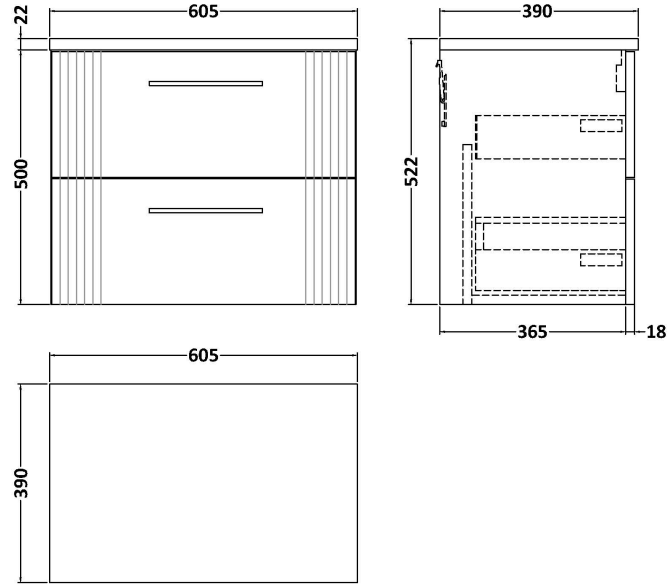

Sales Code: DPF1493LCM

Description: 600 W/H 2-Drawer Vanity & Laminate Top

Packaging Details

Barcode: 5056678455647