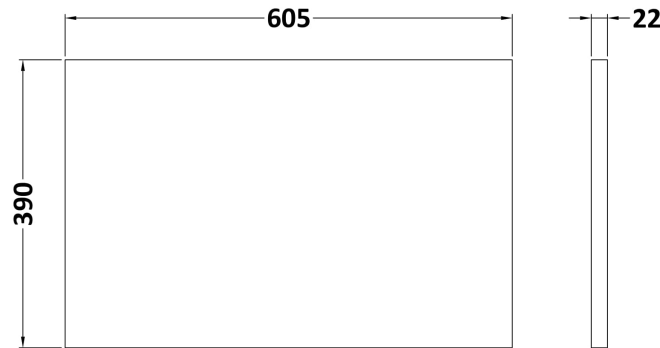

### Product Dimensions

Height (mm):	22
Width (mm):	605
Depth (mm):	390
Nett Weight (kg):	2

### Packaging Dimensions

Height (mm):	25
Width (mm):	610
Depth (mm):	455
Gross Weight (kg):	2

### Product Dimensions

Height (mm):	500
Width (mm):	600
Depth (mm):	383
Nett Weight (kg):	22.5

### Packaging Dimensions

Height (mm):	520
Width (mm):	620
Depth (mm):	405
Gross Weight (kg):	23