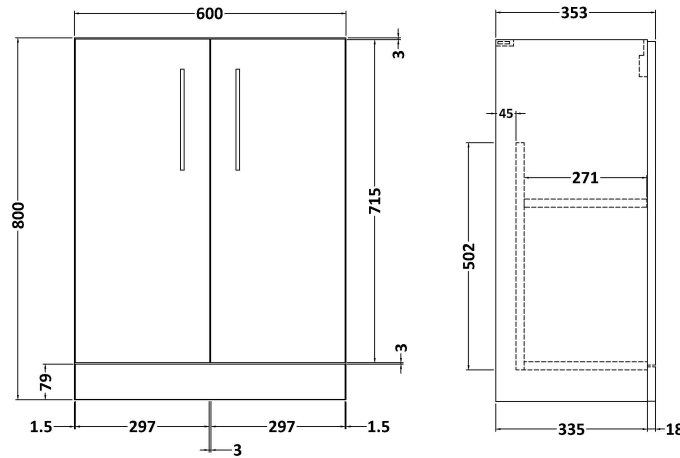

Sales Code: ARN2903C

Description: 1200 Fs 4-Door Vanity & Double Basin

Packaging Details

Barcode: 5056678450987

Sales Code: NVF2903F

Description: 600 Fs 2-Door Unit (365 Deep)

Product Dimensions

Height (mm):	800
Width (mm):	600
Depth (mm):	383
Nett Weight (kg):	17

Packaging Dimensions

Height (mm):	835
Width (mm):	620
Depth (mm):	375
Gross Weight (kg):	17.5

Packaging Data

Box Colour:	Brown Cardboard Box - Printed
Box Qty:	1
Label Size:	100 x 50
Label Colour:	White Label
Label Qty:	2

Sales Code: PMB424

Description: Double Polymarble Basin 1205 X 390

Product Dimensions

Height (mm):	390
Width (mm):	1205
Depth (mm):	157
Nett Weight (kg):	18.12

Packaging Dimensions

Height (mm):	100
Width (mm):	1205
Depth (mm):	400
Gross Weight (kg):	18.12

Packaging Data

Box Colour:	Brown Cardboard Box - Printed
Box Qty:	1
Label Size:	100 x 50
Label Colour:	White Label
Label Qty:	2

Outer Box Dimensions (If Applicable)

Height (mm):	
Width (mm):	
Depth (mm):	
Gross Weight (kg):	
Barcode:	5056211815136