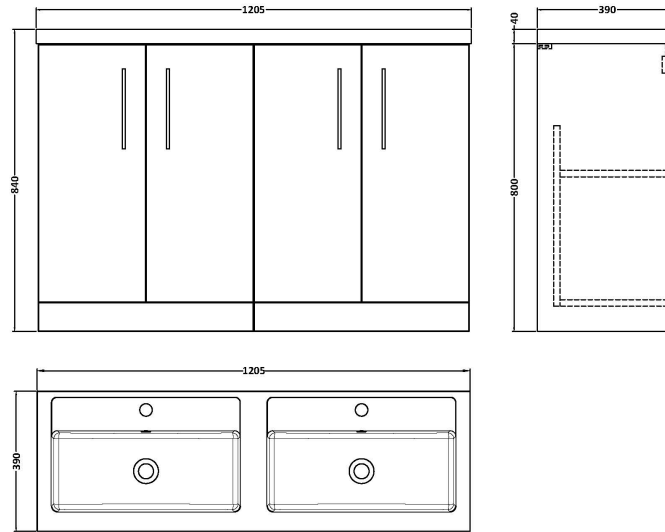

Sales Code: ARN2903C

Description: 1200 Fs 4-Door Vanity & Double Basin

Packaging Details

Barcode: 5056678450987

Sales Code: NVF2903F

Description: 600 Fs 2-Door Unit (365 Deep)

Product Dimensions

Height (mm):	800
Width (mm):	600
Depth (mm):	383
Nett Weight (kg):	17

Packaging Dimensions

Height (mm):	835
Width (mm):	620
Depth (mm):	375
Gross Weight (kg):	17.5

Packaging Data

Box Colour:	Brown Cardboard Box - Printed
Box Qty:	1
Label Size:	100 x 50
Label Colour:	White Label
Label Qty:	2

Outer Box Dimensions (If Applicable)

Height (mm):	
Width (mm):	
Depth (mm):	
Gross Weight (kg):	
Barcode:	5056678447239

Product Details

Country of Origin:	China
Fitting Instruction:	No
CE & UKCA:	N/A
FSC Certified Materials:	Yes
Colour:	Indigo Blue
Construction Method:	Cam & Wood Dowel
Construction Type:	Rigid
Cabinet Finish:	MFC Painted Matt
Fascia Finish:	Mdf Painted Matt
Cabinet Thickness (mm):	16
Fascia Thickness (mm):	18
Drawer Included:	No
Drawer Type:	Not Applicable
No of Shelves:	1
Hinge Type:	95 Degree Soft Close
Hinge Included:	Yes, Supplied
Adjustable Legs:	No, Not Required
Fixings Included:	Yes
Handle Style:	Contemporary
Waste Shroud:	No
Handle Included:	Yes, Supplied
Handle Type:	D-Shape

Sales Code: PMB424

Description: Double Polymarble Basin 1205 X 390

Product Dimensions

Height (mm):	390
Width (mm):	1205
Depth (mm):	157
Nett Weight (kg):	18.12

Packaging Dimensions

Height (mm):	100
Width (mm):	1205
Depth (mm):	400
Gross Weight (kg):	18.12