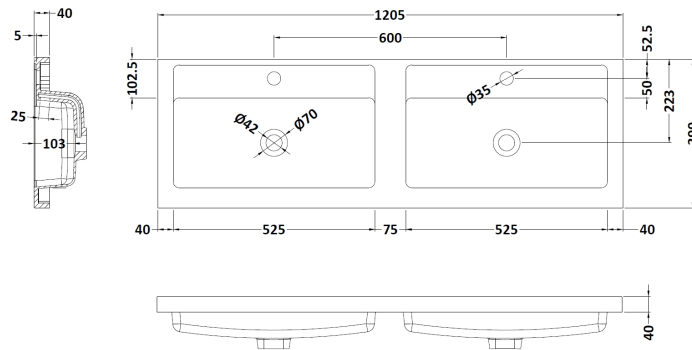

Packaging Dimensions

Height (mm):	835
Width (mm):	620
Depth (mm):	375
Gross Weight (kg):	17.5

Packaging Data

Box Colour:	Brown Cardboard Box - Printed
Box Qty:	1
Label Size:	100 x 50
Label Colour:	White Label
Label Qty:	2

Outer Box Dimensions (If Applicable)

Height (mm):	
Width (mm):	
Depth (mm):	
Gross Weight (kg):	
Barcode:	5056678447239

Product Details

Country of Origin:	China
Fitting Instruction:	No
CE & UKCA:	N/A
FSC Certified Materials:	Yes
Colour:	Indigo Blue
Construction Method:	Cam & Wood Dowel
Construction Type:	Rigid
Cabinet Finish:	MFC Painted Matt
Fascia Finish:	Mdf Painted Matt
Cabinet Thickness (mm):	16
Fascia Thickness (mm):	18
Drawer Included:	No
Drawer Type:	Not Applicable
No of Shelves:	1
Hinge Type:	95 Degree Soft Close
Hinge Included:	Yes, Supplied
Adjustable Legs:	No, Not Required
Fixings Included:	Yes
Handle Style:	Contemporary
Waste Shroud:	No
Handle Included:	Yes, Supplied
Handle Type:	D-Shape

Sales Code: PMB424

Description: Double Polymarble Basin 1205 X 390

Product Dimensions

Height (mm):	390
Width (mm):	1205
Depth (mm):	157
Nett Weight (kg):	18.12

Packaging Dimensions

Height (mm):	100
Width (mm):	1205
Depth (mm):	400
Gross Weight (kg):	18.12

Packaging Data

Box Colour:	Brown Cardboard Box - Printed
Box Qty:	1
Label Size:	100 x 50
Label Colour:	White Label
Label Qty:	2

Outer Box Dimensions (If Applicable)

Height (mm):	
Width (mm):	
Depth (mm):	
Gross Weight (kg):	
Barcode:	5056211815136