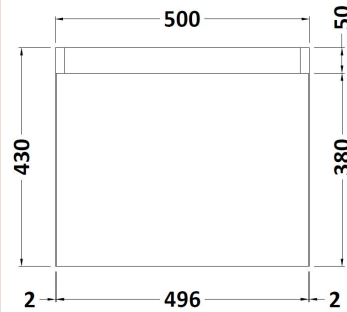

Sales Code: MER025

Description: 500X360 Wh 1-Door Vanity & Basin

Packaging Details

Barcode: 5056678453964

Sales Code: MOZ2982

Description: 500X360 Wh 1-Door Unit

Product Dimensions

Height (mm):	
Width (mm):	
Depth (mm):	
Nett Weight (kg):	12.5

Packaging Dimensions

Height (mm):	450
Width (mm):	520
Depth (mm):	375
Gross Weight (kg):	13

Packaging Data

Box Colour:	
Box Qty:	
Label Size:	x
Label Colour:	
Label Qty:	

Outer Box Dimensions (If Applicable)

Height (mm):	
Width (mm):	
Depth (mm):	
Gross Weight (kg):	
Barcode:	5056678447369

Product Details

Country of Origin:	China
Fitting Instruction:	No
CE & UKCA:	
FSC Certified Materials:	

Colour:

Construction Method:

Sales Code: PMB022

Description: 2 In 1 Polymarble Basin 503 X 360 Rw

Product Dimensions

Height (mm):	90
Width (mm):	503
Depth (mm):	360
Nett Weight (kg):	11.5

Packaging Dimensions

Height (mm):	110
Width (mm):	525
Depth (mm):	380
Gross Weight (kg):	12