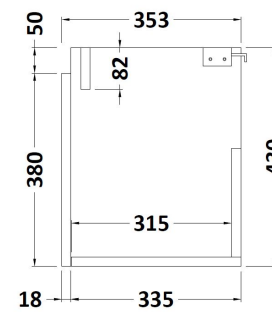

Sales Code: MER025

Description: 500X360 Wh 1-Door Vanity & Basin

Packaging Details

Barcode: 5056678453964

Sales Code: MOZ2982

Description: 500X360 Wh 1-Door Unit

Product Dimensions

Height (mm):	
Width (mm):	
Depth (mm):	
Nett Weight (kg):	12.5

Packaging Dimensions

Height (mm):	450
Width (mm):	520
Depth (mm):	375
Gross Weight (kg):	13

Packaging Data

Box Colour:	
Box Qty:	
Label Size:	x
Label Colour:	
Label Qty:	

Outer Box Dimensions (If Applicable)

Height (mm):	
Width (mm):	
Depth (mm):	
Gross Weight (kg):	
Barcode:	5056678447369

Product Details

Country of Origin:	China
Fitting Instruction:	No
CE & UKCA:	
FSC Certified Materials:	

Colour:

Construction Method:

Sales Code: PMB022

Description: 2 In 1 Polymarble Basin 503 X 360 Rw

Product Dimensions

Height (mm):	90
Width (mm):	503
Depth (mm):	360
Nett Weight (kg):	11.5

Packaging Dimensions

Height (mm):	110
Width (mm):	525
Depth (mm):	380
Gross Weight (kg):	12