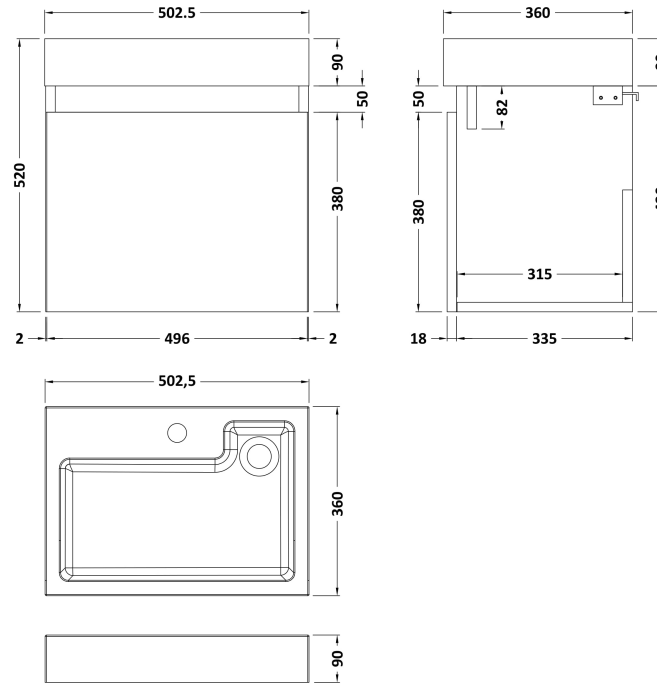

Sales Code: MER025

Description: 500X360 Wh 1-Door Vanity & Basin

Packaging Details

Barcode: 5056678453964

Sales Code: MOZ2982

Description: 500X360 Wh 1-Door Unit

Product Dimensions

Height (mm):	
Width (mm):	
Depth (mm):	
Nett Weight (kg):	12.5

Packaging Dimensions

Height (mm):	450
Width (mm):	520
Depth (mm):	375
Gross Weight (kg):	13

Packaging Data

Box Colour:	
Box Qty:	
Label Size:	x
Label Colour:	
Label Qty:	

Outer Box Dimensions (If Applicable)

Height (mm):	
Width (mm):	
Depth (mm):	
Gross Weight (kg):	
Barcode:	5056678447369

Product Details

Country of Origin:	China
Fitting Instruction:	No
CE & UKCA:	
FSC Certified Materials:	

Colour:

Construction Method:

Sales Code: PMB022

Description: 2 In 1 Polymarble Basin 503 X 360 Rw

Product Dimensions

Height (mm):	90
Width (mm):	503
Depth (mm):	360
Nett Weight (kg):	11.5

Packaging Dimensions

Height (mm):	110
Width (mm):	525
Depth (mm):	380
Gross Weight (kg):	12