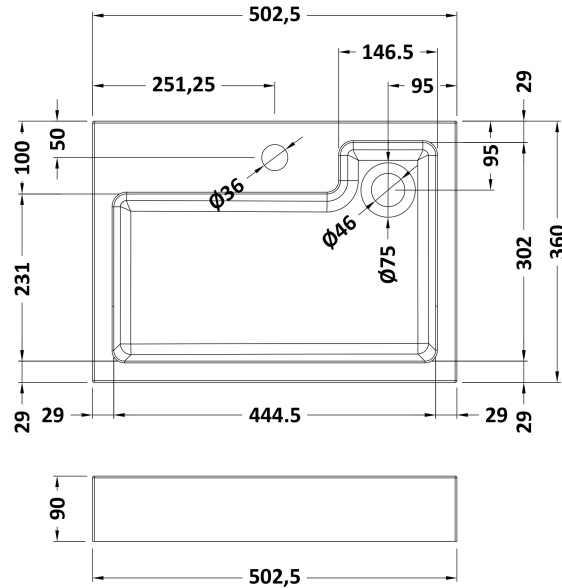

Packaging Dimensions

Height (mm):	450
Width (mm):	520
Depth (mm):	375
Gross Weight (kg):	13

Packaging Data

Box Colour:	
Box Qty:	
Label Size:	x
Label Colour:	
Label Qty:	

Outer Box Dimensions (If Applicable)

Height (mm):	
Width (mm):	
Depth (mm):	
Gross Weight (kg):	
Barcode:	5056678447369

Product Details

Country of Origin:	China
Fitting Instruction:	No
CE & UKCA:	
FSC Certified Materials:	

Colour:

Construction Method:

Sales Code: PMB022

Description: 2 In 1 Polymarble Basin 503 X 360 Rw

Product Dimensions

Height (mm):	90
Width (mm):	503
Depth (mm):	360
Nett Weight (kg):	11.5

Packaging Dimensions

Height (mm):	110
Width (mm):	525
Depth (mm):	380
Gross Weight (kg):	12

Packaging Data

Box Colour:	Brown Cardboard Box - Printed
Box Qty:	1
Label Size:	100 x 50
Label Colour:	White Label
Label Qty:	2

Outer Box Dimensions (If Applicable)

Height (mm):	
Width (mm):	
Depth (mm):	
Gross Weight (kg):	
Barcode:	5055275819524