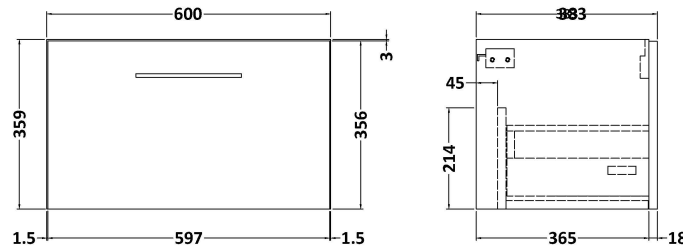

Packaging Dimensions

Height (mm):	25
Width (mm):	1225
Depth (mm):	410
Gross Weight (kg):	5

Packaging Data

Box Colour:	Brown Cardboard Box - Printed
Box Qty:	1
Label Size:	100 x 50
Label Colour:	Not Applicable
Label Qty:	0

Outer Box Dimensions (If Applicable)

Height (mm):	
Width (mm):	
Depth (mm):	
Gross Weight (kg):	
Barcode:	5056678447420

Product Details

Country of Origin:	China
Fitting Instruction:	No
CE & UKCA:	N/A
FSC Certified Materials:	Yes
Colour:	Indigo Blue
Construction Method:	Not Applicable
Construction Type:	Not Applicable
Cabinet Finish:	Not Applicable
Fascia Finish:	Mdf Painted Matt
Cabinet Thickness (mm):	
Fascia Thickness (mm):	18
Drawer Included:	Not Applicable
Drawer Type:	Not Applicable
No of Shelves:	Not Applicable
Hinge Type:	Not Applicable
Hinge Included:	Not Applicable
Adjustable Legs:	Not Applicable
Fixings Included:	Yes
Handle Style:	Not Applicable
Waste Shroud:	Not Applicable
Handle Included:	Not Applicable
Handle Type:	Not Applicable

Sales Code: NVF2922

Description: 600 Single Drawer Unit (365 Deep)

Product Dimensions

Height (mm):	359
Width (mm):	600
Depth (mm):	383
Nett Weight (kg):	13

Packaging Dimensions

Height (mm):	391
Width (mm):	632
Depth (mm):	391
Gross Weight (kg):	13.5

Packaging Data

Box Colour:	Brown Cardboard Box - Printed
Box Qty:	1
Label Size:	100 x 50
Label Colour:	White Label
Label Qty:	2

Outer Box Dimensions (If Applicable)

Height (mm):	
Width (mm):	
Depth (mm):	
Gross Weight (kg):	
Barcode:	5056678447284