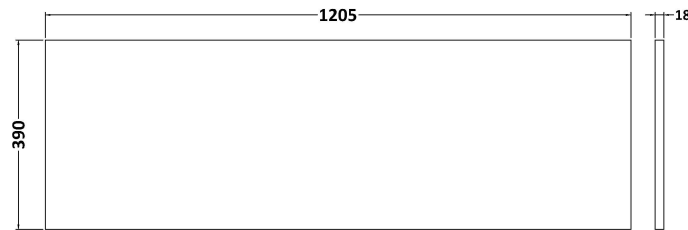

Sales Code: ARN2922W2

Description: 1200 Wh 2-Drawer Vanity & Worktop

Packaging Details

Barcode: 5056678451212

Sales Code: MWD2920

Description: 1200 Worktop (1205X390x18mm)

Product Dimensions

Height (mm):	18
Width (mm):	1205
Depth (mm):	390
Nett Weight (kg):	5

Packaging Dimensions

Height (mm):	25
Width (mm):	1225
Depth (mm):	410
Gross Weight (kg):	5

Packaging Data

Box Colour:	Brown Cardboard Box - Printed
Box Qty:	1
Label Size:	100 x 50
Label Colour:	Not Applicable
Label Qty:	0

Sales Code: NVF2922

Description: 600 Single Drawer Unit (365 Deep)

Product Dimensions

Height (mm):	359
Width (mm):	600
Depth (mm):	383
Nett Weight (kg):	13

Packaging Dimensions

Height (mm):	391
Width (mm):	632
Depth (mm):	391
Gross Weight (kg):	13.5

Packaging Data

Box Colour:	Brown Cardboard Box - Printed
Box Qty:	1
Label Size:	100 x 50
Label Colour:	White Label
Label Qty:	2

Outer Box Dimensions (If Applicable)

Height (mm):	
Width (mm):	
Depth (mm):	
Gross Weight (kg):	
Barcode:	5056678447284