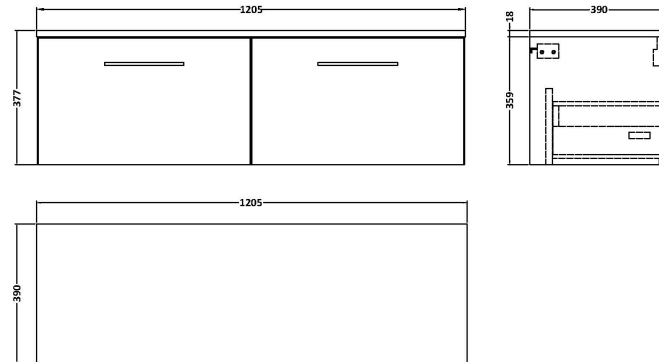

Sales Code: ARN2922W2

Description: 1200 Wh 2-Drawer Vanity & Worktop

Packaging Details

Barcode: 5056678451212

Sales Code: MWD2920

Description: 1200 Worktop (1205X390x18mm)

Product Dimensions

Height (mm):	18
Width (mm):	1205
Depth (mm):	390
Nett Weight (kg):	5

Packaging Dimensions

Height (mm):	25
Width (mm):	1225
Depth (mm):	410
Gross Weight (kg):	5

Packaging Data

Box Colour:	Brown Cardboard Box - Printed
Box Qty:	1
Label Size:	100 x 50
Label Colour:	Not Applicable
Label Qty:	0

Outer Box Dimensions (If Applicable)

Height (mm):	
Width (mm):	
Depth (mm):	
Gross Weight (kg):	
Barcode:	5056678447420

Product Details

Country of Origin:	China
Fitting Instruction:	No
CE & UKCA:	N/A
FSC Certified Materials:	Yes
Colour:	Indigo Blue
Construction Method:	Not Applicable
Construction Type:	Not Applicable
Cabinet Finish:	Not Applicable
Fascia Finish:	Mdf Painted Matt
Cabinet Thickness (mm):	
Fascia Thickness (mm):	18
Drawer Included:	Not Applicable
Drawer Type:	Not Applicable
No of Shelves:	Not Applicable
Hinge Type:	Not Applicable
Hinge Included:	Not Applicable
Adjustable Legs:	Not Applicable
Fixings Included:	Yes
Handle Style:	Not Applicable
Waste Shroud:	Not Applicable
Handle Included:	Not Applicable
Handle Type:	Not Applicable

Sales Code: NVF2922

Description: 600 Single Drawer Unit (365 Deep)

Product Dimensions

Height (mm):	359
Width (mm):	600
Depth (mm):	383
Nett Weight (kg):	13

Packaging Dimensions

Height (mm):	391
Width (mm):	632
Depth (mm):	391
Gross Weight (kg):	13.5