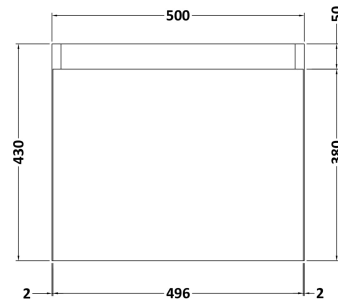

### Packaging Details

Barcode: 5056678453971

Sales Code: MOZ2981

Description: 500X300 Wh 1-Door Unit

**Product Dimensions**

Height (mm):  
 Width (mm):  
 Depth (mm):  
 Nett Weight (kg): 9.5

**Packaging Dimensions**

Height (mm): 450  
 Width (mm): 520  
 Depth (mm): 315  
 Gross Weight (kg): 10

**Packaging Data**

Box Colour:  
 Box Qty:  
 Label Size: x  
 Label Colour:  
 Label Qty:

**Outer Box Dimensions (If Applicable)**

### Product Dimensions

Height (mm):	90
Width (mm):	503
Depth (mm):	305
Nett Weight (kg):	10.5

### Packaging Dimensions

Height (mm):	90
Width (mm):	525
Depth (mm):	380
Gross Weight (kg):	11