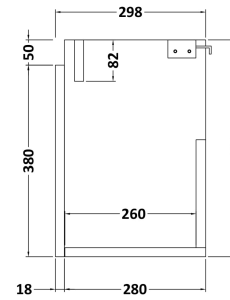

### Packaging Details

Barcode: 5056678453971

Sales Code: MOZ2981

Description: 500X300 Wh 1-Door Unit

**Product Dimensions**

Height (mm):  
 Width (mm):  
 Depth (mm):  
 Nett Weight (kg): 9.5

**Packaging Dimensions**

Height (mm): 450  
 Width (mm): 520  
 Depth (mm): 315  
 Gross Weight (kg): 10

**Packaging Data**

Box Colour:  
 Box Qty:  
 Label Size: x  
 Label Colour:  
 Label Qty:

**Outer Box Dimensions (If Applicable)**

### Product Dimensions

Height (mm):	90
Width (mm):	503
Depth (mm):	305
Nett Weight (kg):	10.5

### Packaging Dimensions

Height (mm):	90
Width (mm):	525
Depth (mm):	380
Gross Weight (kg):	11