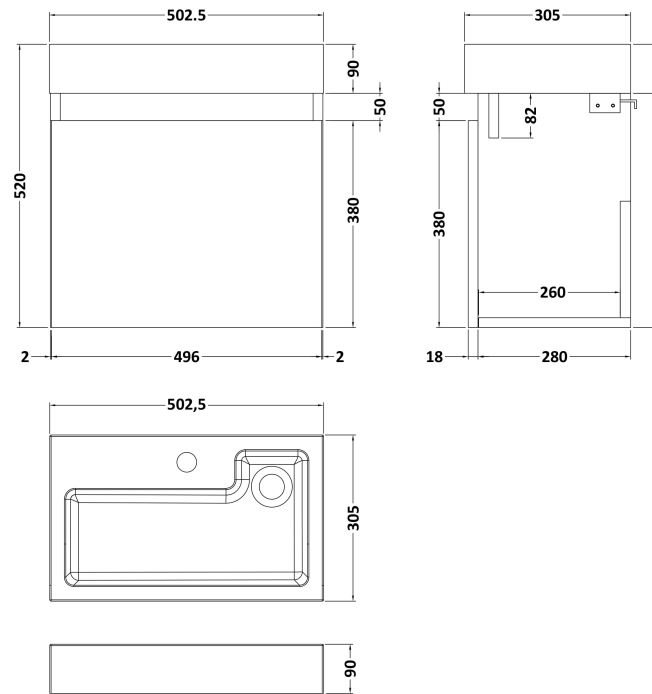

### Packaging Details

Barcode: 5056678453971

Sales Code: MOZ2981

Description: 500X300 Wh 1-Door Unit

**Product Dimensions**

Height (mm):  
 Width (mm):  
 Depth (mm):  
 Nett Weight (kg): 9.5

**Packaging Dimensions**

Height (mm): 450  
 Width (mm): 520  
 Depth (mm): 315  
 Gross Weight (kg): 10

**Packaging Data**

Box Colour:  
 Box Qty:  
 Label Size: x  
 Label Colour:  
 Label Qty:

**Outer Box Dimensions (If Applicable)**

### Product Dimensions

Height (mm):	90
Width (mm):	503
Depth (mm):	305
Nett Weight (kg):	10.5

### Packaging Dimensions

Height (mm):	90
Width (mm):	525
Depth (mm):	380
Gross Weight (kg):	11