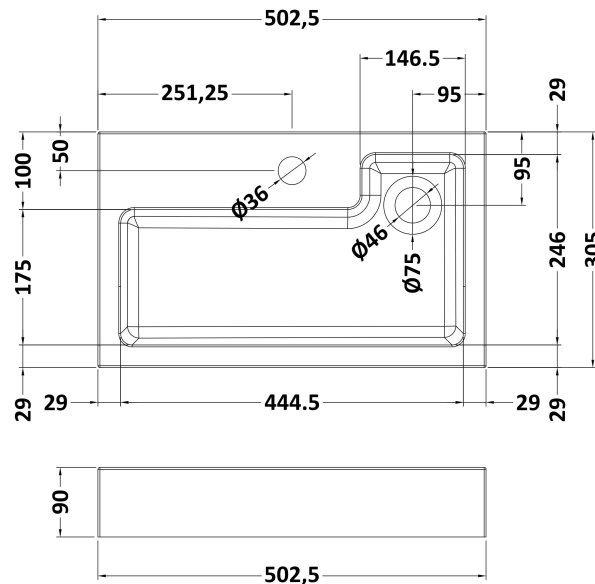

Height (mm): 450  
 Width (mm): 520  
 Depth (mm): 315  
 Gross Weight (kg): 10

**Packaging Data**

Box Colour:  
 Box Qty:  
 Label Size: x  
 Label Colour:  
 Label Qty:

**Outer Box Dimensions (If Applicable)**

Height (mm):  
 Width (mm):  
 Depth (mm):  
 Gross Weight (kg):  
 Barcode: 5056678447376

**Product Details**

Country of Origin: China  
 Fitting Instruction: No  
 CE & UKCA:  
 FSC Certified Materials:  
 Colour:  
 Construction Method:  
 Construction Type:  
 Cabinet Finish:  
 Fascia Finish:  
 Cabinet Thickness (mm):  
 Fascia Thickness (mm):  
 Drawer Included:  
 Drawer Type:  
 No of Shelves:  
 Hinge Type:  
 Hinge Included:  
 Adjustable Legs:  
 Fixings Included:  
 Handle Style:  
 Waste Shroud:  
 Handle Included:  
 Handle Type:

### Product Dimensions

Height (mm):	90
Width (mm):	503
Depth (mm):	305
Nett Weight (kg):	10.5

### Packaging Dimensions

Height (mm):	90
Width (mm):	525
Depth (mm):	380
Gross Weight (kg):	11