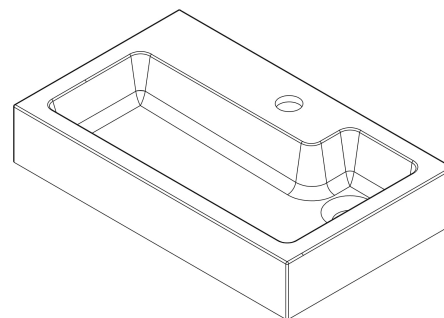

### Packaging Details

Barcode: 5056678453971

Sales Code: MOZ2981

Description: 500X300 Wh 1-Door Unit

**Product Dimensions**

Height (mm):  
 Width (mm):  
 Depth (mm):  
 Nett Weight (kg): 9.5

**Packaging Dimensions**

Height (mm): 450  
 Width (mm): 520  
 Depth (mm): 315  
 Gross Weight (kg): 10

**Packaging Data**

Box Colour:  
 Box Qty:  
 Label Size: x  
 Label Colour:  
 Label Qty:

**Outer Box Dimensions (If Applicable)**

Height (mm):  
 Width (mm):  
 Depth (mm):  
 Gross Weight (kg):  
 Barcode: 5056678447376

**Product Details**

Country of Origin: China  
 Fitting Instruction: No  
 CE & UKCA:  
 FSC Certified Materials:  
 Colour:  
 Construction Method:  
 Construction Type:  
 Cabinet Finish:  
 Fascia Finish:  
 Cabinet Thickness (mm):  
 Fascia Thickness (mm):  
 Drawer Included:  
 Drawer Type:  
 No of Shelves:  
 Hinge Type:  
 Hinge Included:  
 Adjustable Legs:  
 Fixings Included:  
 Handle Style:  
 Waste Shroud:  
 Handle Included:  
 Handle Type:

### Product Dimensions

Height (mm):	90
Width (mm):	503
Depth (mm):	305
Nett Weight (kg):	10.5