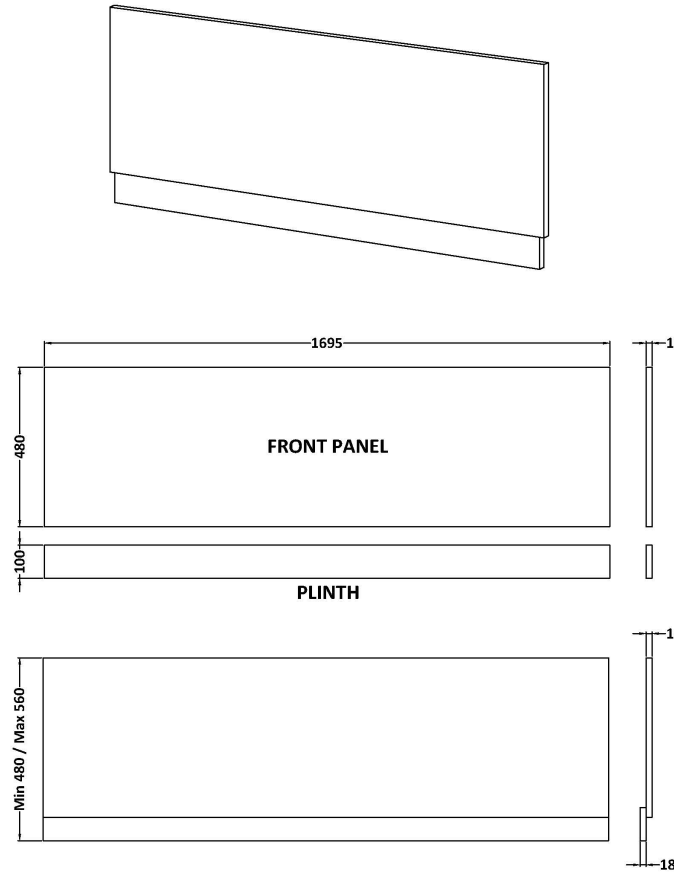

Sales Code: MPD3005

Description: 1700mm Bath Front Panel

Product Dimensions

Height (mm):	560
Width (mm):	1695
Depth (mm):	36
Nett Weight (kg):	17.8

Packaging Dimensions

Height (mm):	30
Width (mm):	590
Depth (mm):	1710
Gross Weight (kg):	17.8

Packaging Data

Box Colour:	Brown Cardboard Box
Box Qty:	1
Label Size:	100 x 50
Label Colour:	White Label
Label Qty:	1

Outer Box Dimensions (If Applicable)

Height (mm):	
Width (mm):	
Depth (mm):	
Gross Weight (kg):	
Barcode:	5056678436516

Product Details

Country of Origin:	United Kingdom
Fitting Instruction:	No
CE & UKCA:	N/A
FSC Certified Materials:	Yes
Colour:	Bleached Cuneo Oak
Construction Method:	Screws Only
Construction Type:	Flat-Pack
Cabinet Finish:	MFC Textured Woodgrain
Fascia Finish:	MFC Textured Woodgrain
Cabinet Thickness (mm):	18
Fascia Thickness (mm):	18
Drawer Included:	Not Applicable
Drawer Type:	Not Applicable
No of Shelves:	Not Applicable
Hinge Type:	Not Applicable
Hinge Included:	Not Applicable
Adjustable Legs:	Not Applicable
Fixings Included:	Yes
Handle Style:	Not Applicable
Waste Shroud:	Not Applicable
Handle Included:	Not Applicable
Handle Type:	Not Applicable