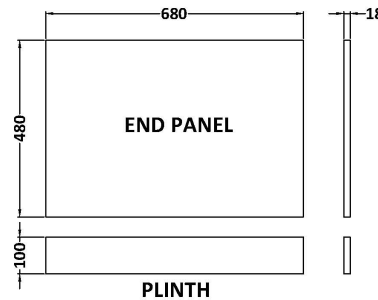

Sales Code: MPD3011

Description: 700mm Bath End Panel

Product Dimensions

Height (mm):	560
Width (mm):	680
Depth (mm):	36
Nett Weight (kg):	4.5

Packaging Dimensions

Height (mm):	30
Width (mm):	590
Depth (mm):	710
Gross Weight (kg):	4.9

Packaging Data

Box Colour:	Brown Cardboard Box
Box Qty:	1
Label Size:	100 x 50
Label Colour:	White Label
Label Qty:	1

Outer Box Dimensions (If Applicable)

Height (mm):	
Width (mm):	
Depth (mm):	
Gross Weight (kg):	
Barcode:	5056678436530

Product Details

Country of Origin:	United Kingdom
Fitting Instruction:	No
CE & UKCA:	N/A
FSC Certified Materials:	Yes
Colour:	Bleached Cuneo Oak
Construction Method:	Screws Only
Construction Type:	Flat-Pack
Cabinet Finish:	MFC Textured Woodgrain
Fascia Finish:	MFC Textured Woodgrain
Cabinet Thickness (mm):	18
Fascia Thickness (mm):	18
Drawer Included:	Not Applicable
Drawer Type:	Not Applicable
No of Shelves:	Not Applicable
Hinge Type:	Not Applicable
Hinge Included:	Not Applicable
Adjustable Legs:	Not Applicable
Fixings Included:	Yes
Handle Style:	Not Applicable
Waste Shroud:	Not Applicable
Handle Included:	Not Applicable
Handle Type:	Not Applicable