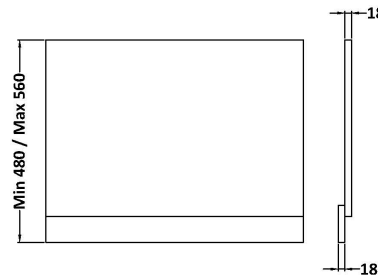

Sales Code: MPD3011

Description: 700mm Bath End Panel

Product Dimensions

Height (mm):	560
Width (mm):	680
Depth (mm):	36
Nett Weight (kg):	4.5

Packaging Dimensions

Height (mm):	30
Width (mm):	590
Depth (mm):	710
Gross Weight (kg):	4.9

Packaging Data

Box Colour:	Brown Cardboard Box
Box Qty:	1
Label Size:	100 x 50
Label Colour:	White Label
Label Qty:	1

Outer Box Dimensions (If Applicable)

Height (mm):	
Width (mm):	
Depth (mm):	
Gross Weight (kg):	
Barcode:	5056678436530

Product Details

Country of Origin:	United Kingdom
Fitting Instruction:	No
CE & UKCA:	N/A
FSC Certified Materials:	Yes
Colour:	Bleached Cuneo Oak
Construction Method:	Screws Only
Construction Type:	Flat-Pack
Cabinet Finish:	MFC Textured Woodgrain
Fascia Finish:	MFC Textured Woodgrain
Cabinet Thickness (mm):	18
Fascia Thickness (mm):	18
Drawer Included:	Not Applicable
Drawer Type:	Not Applicable
No of Shelves:	Not Applicable
Hinge Type:	Not Applicable
Hinge Included:	Not Applicable
Adjustable Legs:	Not Applicable
Fixings Included:	Yes
Handle Style:	Not Applicable
Waste Shroud:	Not Applicable
Handle Included:	Not Applicable
Handle Type:	Not Applicable