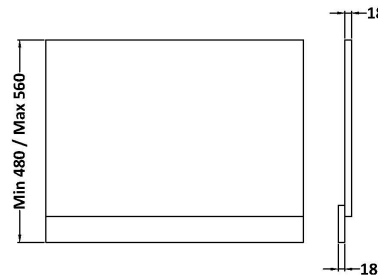

Sales Code: BPR2911

Description: 700mm Bath End Panel

Product Dimensions

Height (mm):	560
Width (mm):	680
Depth (mm):	36
Nett Weight (kg):	4.5

Packaging Dimensions

Height (mm):	30
Width (mm):	590
Depth (mm):	710
Gross Weight (kg):	4.9

Packaging Data

Box Colour:	Brown Cardboard Box - Printed
Box Qty:	1
Label Size:	100 x 50
Label Colour:	White Label
Label Qty:	0

Outer Box Dimensions (If Applicable)

Height (mm):	
Width (mm):	
Depth (mm):	
Gross Weight (kg):	
Barcode:	5056678447451