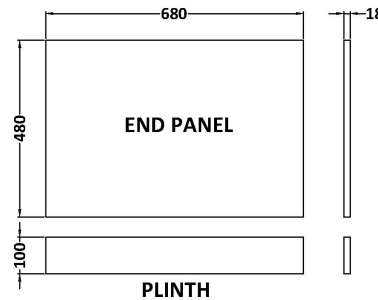

Sales Code: BPR2911

Description: 700mm Bath End Panel

Product Dimensions

Height (mm):	560
Width (mm):	680
Depth (mm):	36
Nett Weight (kg):	4.5

Packaging Dimensions

Height (mm):	30
Width (mm):	590
Depth (mm):	710
Gross Weight (kg):	4.9

Packaging Data

Box Colour:	Brown Cardboard Box - Printed
Box Qty:	1
Label Size:	100 x 50
Label Colour:	White Label
Label Qty:	0

Outer Box Dimensions (If Applicable)

Height (mm):	
Width (mm):	
Depth (mm):	
Gross Weight (kg):	
Barcode:	5056678447451