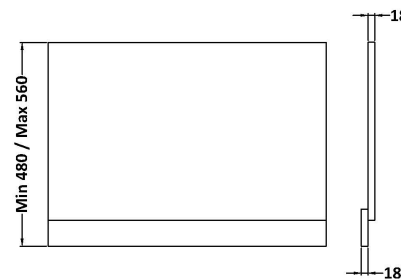

Sales Code: MPD3012

Description: 750mm Bath End Panel

Product Dimensions

Height (mm):	560
Width (mm):	730
Depth (mm):	36
Nett Weight (kg):	8.6

Packaging Dimensions

Height (mm):	30
Width (mm):	590
Depth (mm):	760
Gross Weight (kg):	8.9

Packaging Data

Box Colour:	Brown Cardboard Box
Box Qty:	1
Label Size:	100 x 50
Label Colour:	White Label
Label Qty:	1

Outer Box Dimensions (If Applicable)

Height (mm):	
Width (mm):	
Depth (mm):	
Gross Weight (kg):	
Barcode:	5056678436547

Product Details

Country of Origin:	United Kingdom
Fitting Instruction:	No
CE & UKCA:	N/A
FSC Certified Materials:	Yes
Colour:	Bleached Cuneo Oak
Construction Method:	Screws Only
Construction Type:	Flat-Pack
Cabinet Finish:	MFC Textured Woodgrain
Fascia Finish:	MFC Textured Woodgrain
Cabinet Thickness (mm):	18
Fascia Thickness (mm):	18
Drawer Included:	Not Applicable
Drawer Type:	Not Applicable
No of Shelves:	Not Applicable
Hinge Type:	Not Applicable
Hinge Included:	Not Applicable
Adjustable Legs:	Not Applicable
Fixings Included:	Yes
Handle Style:	Not Applicable
Waste Shroud:	Not Applicable
Handle Included:	Not Applicable
Handle Type:	Not Applicable