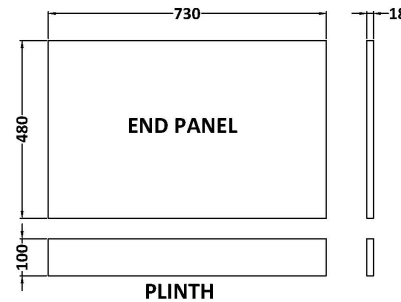

Sales Code: MPD3012

Description: 750mm Bath End Panel

Product Dimensions

Height (mm):	560
Width (mm):	730
Depth (mm):	36
Nett Weight (kg):	8.6

Packaging Dimensions

Height (mm):	30
Width (mm):	590
Depth (mm):	760
Gross Weight (kg):	8.9

Packaging Data

Box Colour:	Brown Cardboard Box
Box Qty:	1
Label Size:	100 x 50
Label Colour:	White Label
Label Qty:	1

Outer Box Dimensions (If Applicable)

Height (mm):	
Width (mm):	
Depth (mm):	
Gross Weight (kg):	
Barcode:	5056678436547

Product Details

Country of Origin:	United Kingdom
Fitting Instruction:	No
CE & UKCA:	N/A
FSC Certified Materials:	Yes
Colour:	Bleached Cuneo Oak
Construction Method:	Screws Only
Construction Type:	Flat-Pack
Cabinet Finish:	MFC Textured Woodgrain
Fascia Finish:	MFC Textured Woodgrain
Cabinet Thickness (mm):	18
Fascia Thickness (mm):	18
Drawer Included:	Not Applicable
Drawer Type:	Not Applicable
No of Shelves:	Not Applicable
Hinge Type:	Not Applicable
Hinge Included:	Not Applicable
Adjustable Legs:	Not Applicable
Fixings Included:	Yes
Handle Style:	Not Applicable
Waste Shroud:	Not Applicable
Handle Included:	Not Applicable
Handle Type:	Not Applicable