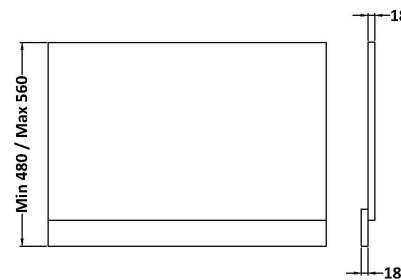

Sales Code: BPR2912

Description: 750mm Bath End Panel

Product Dimensions

Height (mm):	560
Width (mm):	730
Depth (mm):	36
Nett Weight (kg):	8.6

Packaging Dimensions

Height (mm):	30
Width (mm):	590
Depth (mm):	760
Gross Weight (kg):	8.9

Packaging Data

Box Colour:	Brown Cardboard Box - Printed
Box Qty:	1
Label Size:	100 x 50
Label Colour:	White Label
Label Qty:	0

Outer Box Dimensions (If Applicable)

Height (mm):	
Width (mm):	
Depth (mm):	
Gross Weight (kg):	
Barcode:	5056678447468