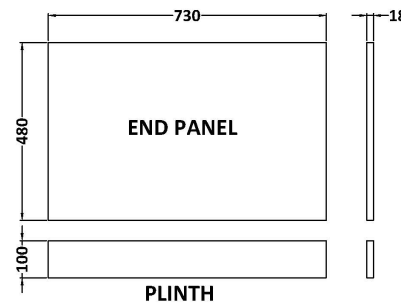

Sales Code: BPR2912

Description: 750mm Bath End Panel

Product Dimensions

Height (mm):	560
Width (mm):	730
Depth (mm):	36
Nett Weight (kg):	8.6

Packaging Dimensions

Height (mm):	30
Width (mm):	590
Depth (mm):	760
Gross Weight (kg):	8.9

Packaging Data

Box Colour:	Brown Cardboard Box - Printed
Box Qty:	1
Label Size:	100 x 50
Label Colour:	White Label
Label Qty:	0

Outer Box Dimensions (If Applicable)

Height (mm):	
Width (mm):	
Depth (mm):	
Gross Weight (kg):	
Barcode:	5056678447468