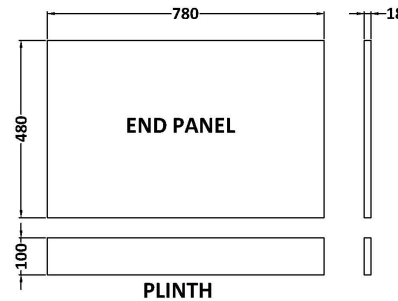

Sales Code: MPD3013

Description: 800mm Bath End Panel

Product Dimensions

Height (mm):	560
Width (mm):	780
Depth (mm):	36
Nett Weight (kg):	5.5

Packaging Dimensions

Height (mm):	30
Width (mm):	590
Depth (mm):	810
Gross Weight (kg):	5.58

Packaging Data

Box Colour:	Brown Cardboard Box
Box Qty:	1
Label Size:	100 x 50
Label Colour:	White Label
Label Qty:	1

Outer Box Dimensions (If Applicable)

Height (mm):	
Width (mm):	
Depth (mm):	
Gross Weight (kg):	
Barcode:	5056678436554

Product Details

Country of Origin:	United Kingdom
Fitting Instruction:	No
CE & UKCA:	N/A
FSC Certified Materials:	Yes
Colour:	Bleached Cuneo Oak
Construction Method:	Screws Only
Construction Type:	Flat-Pack
Cabinet Finish:	MFC Textured Woodgrain
Fascia Finish:	MFC Textured Woodgrain
Cabinet Thickness (mm):	18
Fascia Thickness (mm):	18
Drawer Included:	Not Applicable
Drawer Type:	Not Applicable
No of Shelves:	Not Applicable
Hinge Type:	Not Applicable
Hinge Included:	Not Applicable
Adjustable Legs:	Not Applicable
Fixings Included:	Yes
Handle Style:	Not Applicable
Waste Shroud:	Not Applicable
Handle Included:	Not Applicable
Handle Type:	Not Applicable