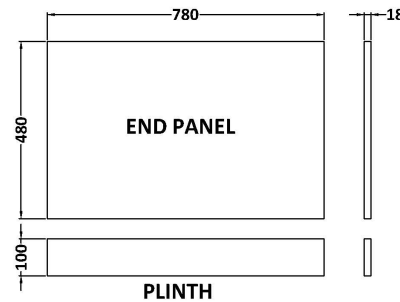

Sales Code: BPR2913

Description: 800mm Bath End Panel

Product Dimensions

Height (mm):	560
Width (mm):	780
Depth (mm):	36
Nett Weight (kg):	5.5

Packaging Dimensions

Height (mm):	30
Width (mm):	590
Depth (mm):	810
Gross Weight (kg):	5.58

Packaging Data

Box Colour:	Brown Cardboard Box - Printed
Box Qty:	1
Label Size:	100 x 50
Label Colour:	White Label
Label Qty:	0

Outer Box Dimensions (If Applicable)

Height (mm):	
Width (mm):	
Depth (mm):	
Gross Weight (kg):	
Barcode:	5056678447475