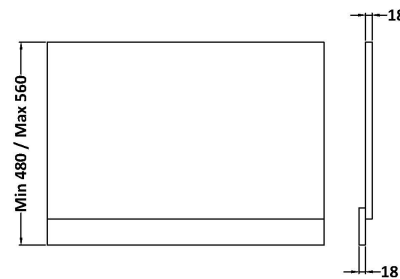

Sales Code: BPR2913

Description: 800mm Bath End Panel

Product Dimensions

Height (mm):	560
Width (mm):	780
Depth (mm):	36
Nett Weight (kg):	5.5

Packaging Dimensions

Height (mm):	30
Width (mm):	590
Depth (mm):	810
Gross Weight (kg):	5.58

Packaging Data

Box Colour:	Brown Cardboard Box - Printed
Box Qty:	1
Label Size:	100 x 50
Label Colour:	White Label
Label Qty:	0

Outer Box Dimensions (If Applicable)

Height (mm):	
Width (mm):	
Depth (mm):	
Gross Weight (kg):	
Barcode:	5056678447475