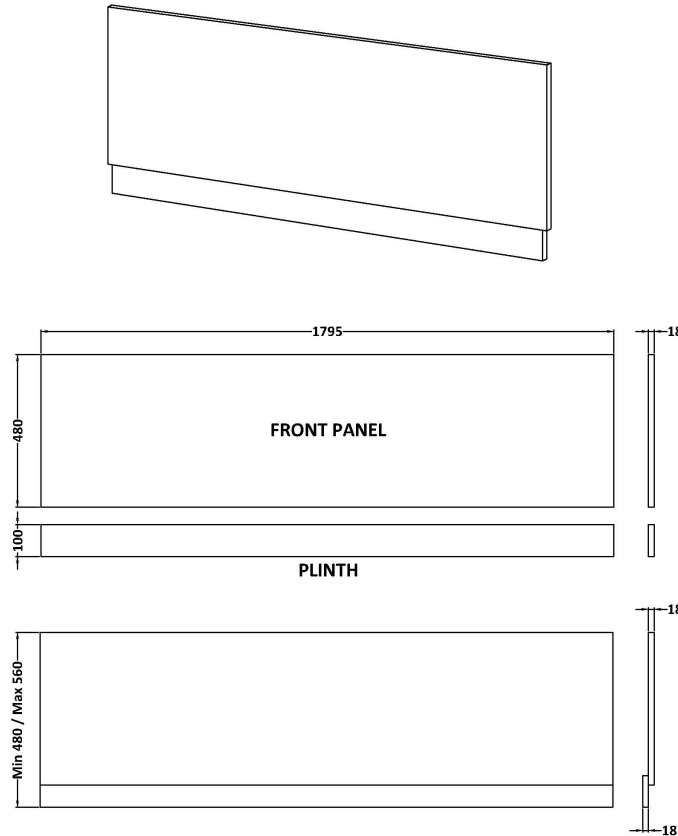

Sales Code: MPD3007

Description: 1800mm Bath Front Panel

Product Dimensions

Height (mm):	560
Width (mm):	1795
Depth (mm):	36
Nett Weight (kg):	12.5

Packaging Dimensions

Height (mm):	30
Width (mm):	590
Depth (mm):	1810
Gross Weight (kg):	13.28

Packaging Data

Box Colour:	Brown Cardboard Box
Box Qty:	1
Label Size:	100 x 50
Label Colour:	White Label
Label Qty:	1

Outer Box Dimensions (If Applicable)

Height (mm):	
Width (mm):	
Depth (mm):	
Gross Weight (kg):	
Barcode:	5056678436523

Product Details

Country of Origin:	United Kingdom
Fitting Instruction:	No
CE & UKCA:	N/A
FSC Certified Materials:	Yes
Colour:	Bleached Cuneo Oak
Construction Method:	Screws Only
Construction Type:	Flat-Pack
Cabinet Finish:	MFC Textured Woodgrain
Fascia Finish:	MFC Textured Woodgrain
Cabinet Thickness (mm):	18
Fascia Thickness (mm):	18
Drawer Included:	Not Applicable
Drawer Type:	Not Applicable
No of Shelves:	Not Applicable
Hinge Type:	Not Applicable
Hinge Included:	Not Applicable
Adjustable Legs:	Not Applicable
Fixings Included:	Yes
Handle Style:	Not Applicable
Waste Shroud:	Not Applicable
Handle Included:	Not Applicable
Handle Type:	Not Applicable