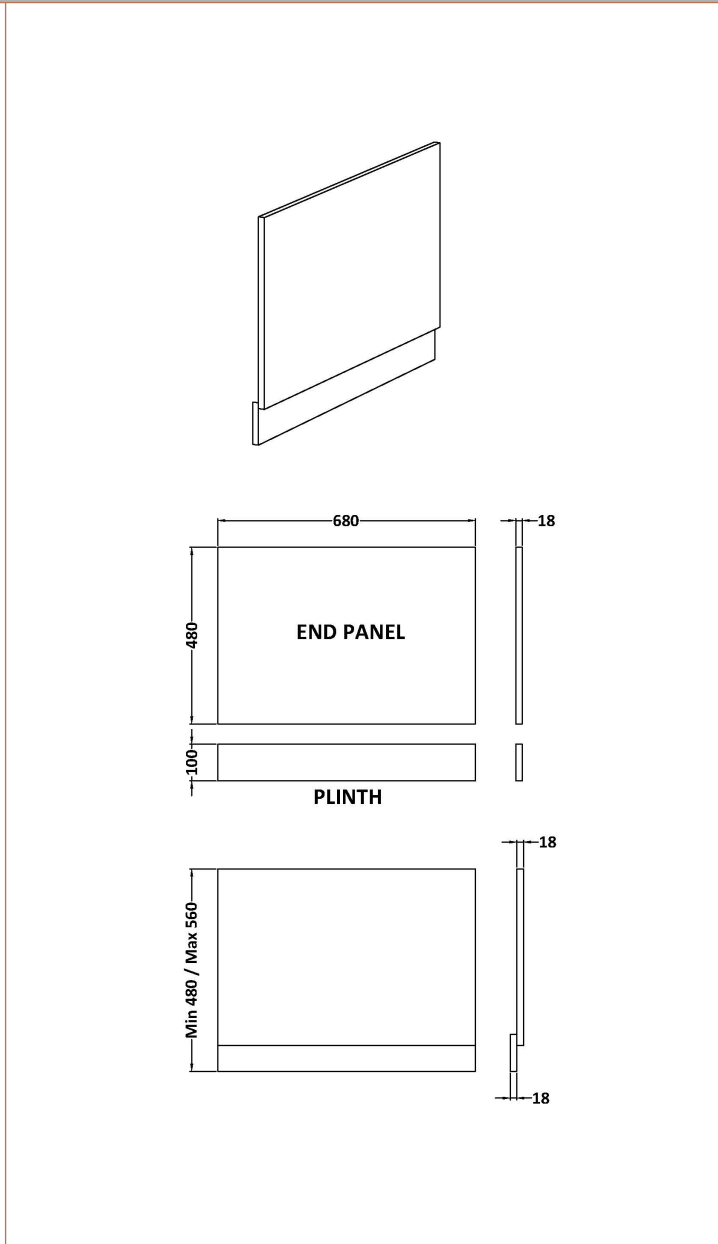

Sales Code: BPR111W

Description: 700 End Panel (2 Piece) Waterproof

Product Dimensions

Height (mm):	560
Width (mm):	680
Depth (mm):	36
Nett Weight (kg):	4.5

Packaging Dimensions

Height (mm):	30
Width (mm):	600
Depth (mm):	730
Gross Weight (kg):	4.9

Packaging Data

Box Colour:	Brown Cardboard Box - Printed
Box Qty:	1
Label Size:	100 x 50
Label Colour:	White Label
Label Qty:	0

Outer Box Dimensions (If Applicable)

Height (mm):	
Width (mm):	
Depth (mm):	
Gross Weight (kg):	
Barcode:	5056678437773

Product Details

Country of Origin:	China
Fitting Instruction:	No
CE & UKCA:	N/A
FSC Certified Materials:	Yes
Colour:	Gloss White
Construction Method:	Screws Only
Construction Type:	Flat-Pack
Cabinet Finish:	Not Applicable
Fascia Finish:	Pvc
Cabinet Thickness (mm):	
Fascia Thickness (mm):	18
Drawer Included:	Not Applicable
Drawer Type:	Not Applicable
No of Shelves:	Not Applicable
Hinge Type:	Not Applicable
Hinge Included:	Not Applicable
Adjustable Legs:	Not Applicable
Fixings Included:	Yes
Handle Style:	Not Applicable
Waste Shroud:	Not Applicable
Handle Included:	Not Applicable
Handle Type:	Not Applicable