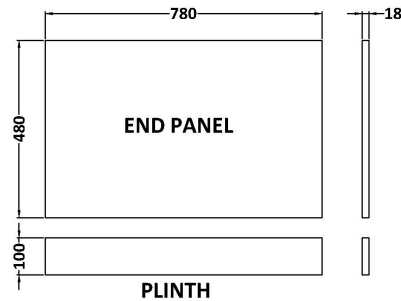

Sales Code: BPR113W

Description: 800 End Panel (2 Piece) Waterproof

Product Dimensions

Height (mm):	560
Width (mm):	780
Depth (mm):	36
Nett Weight (kg):	5.5

Packaging Dimensions

Height (mm):	595
Width (mm):	30
Depth (mm):	825
Gross Weight (kg):	5.58

Packaging Data

Box Colour:	Brown Cardboard Box - Printed
Box Qty:	1
Label Size:	100 x 50
Label Colour:	White Label
Label Qty:	0

Outer Box Dimensions (If Applicable)

Height (mm):	
Width (mm):	
Depth (mm):	
Gross Weight (kg):	
Barcode:	5056678437797

Product Details

Country of Origin:	China
Fitting Instruction:	No
CE & UKCA:	N/A
FSC Certified Materials:	Yes
Colour:	Gloss White
Construction Method:	Screws Only
Construction Type:	Flat-Pack
Cabinet Finish:	Not Applicable
Fascia Finish:	Pvc
Cabinet Thickness (mm):	
Fascia Thickness (mm):	18
Drawer Included:	Not Applicable
Drawer Type:	Not Applicable
No of Shelves:	Not Applicable
Hinge Type:	Not Applicable
Hinge Included:	Not Applicable
Adjustable Legs:	Not Applicable
Fixings Included:	Yes
Handle Style:	Not Applicable
Waste Shroud:	Not Applicable
Handle Included:	Not Applicable
Handle Type:	Not Applicable