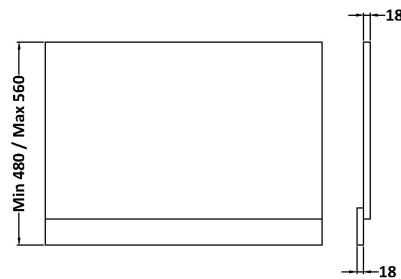

Sales Code: BPR113W

Description: 800 End Panel (2 Piece) Waterproof

Product Dimensions

Height (mm):	560
Width (mm):	780
Depth (mm):	36
Nett Weight (kg):	5.5

Packaging Dimensions

Height (mm):	595
Width (mm):	30
Depth (mm):	825
Gross Weight (kg):	5.58

Packaging Data

Box Colour:	Brown Cardboard Box - Printed
Box Qty:	1
Label Size:	100 x 50
Label Colour:	White Label
Label Qty:	0

Outer Box Dimensions (If Applicable)

Height (mm):	
Width (mm):	
Depth (mm):	
Gross Weight (kg):	
Barcode:	5056678437797

Product Details

Country of Origin:	China
Fitting Instruction:	No
CE & UKCA:	N/A
FSC Certified Materials:	Yes
Colour:	Gloss White
Construction Method:	Screws Only
Construction Type:	Flat-Pack
Cabinet Finish:	Not Applicable
Fascia Finish:	Pvc
Cabinet Thickness (mm):	
Fascia Thickness (mm):	18
Drawer Included:	Not Applicable
Drawer Type:	Not Applicable
No of Shelves:	Not Applicable
Hinge Type:	Not Applicable
Hinge Included:	Not Applicable
Adjustable Legs:	Not Applicable
Fixings Included:	Yes
Handle Style:	Not Applicable
Waste Shroud:	Not Applicable
Handle Included:	Not Applicable
Handle Type:	Not Applicable