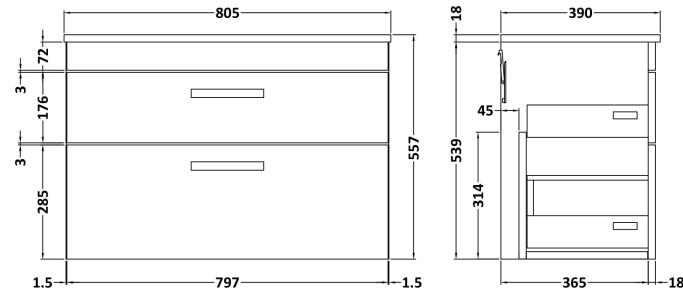

Sales Code: ATH069W

Description: 800 Wh 2-Drawer Vanity & Worktop

Packaging Details

Barcode: 5056211801894

Sales Code: MOE175

Description: 800 Wall Hung 2-Drawer Basin Unit

Product Dimensions

Height (mm):	538
Width (mm):	800
Depth (mm):	383
Nett Weight (kg):	24

Packaging Dimensions

Height (mm):	405
Width (mm):	820
Depth (mm):	560
Gross Weight (kg):	24.5

Packaging Data

Box Colour:	Brown Cardboard Box - Printed
Box Qty:	0
Label Size:	0 x 0
Label Colour:	White Label
Label Qty:	2

Outer Box Dimensions (If Applicable)

Height (mm):	
Width (mm):	
Depth (mm):	
Gross Weight (kg):	
Barcode:	5055275880746

Product Details

Country of Origin:	China
Fitting Instruction:	No
CE & UKCA:	N/A
FSC Certified Materials:	Yes
Colour:	Gloss White
Construction Method:	Cam & Wood Dowel
Construction Type:	Rigid
Cabinet Finish:	MFC Painted Gloss
Fascia Finish:	Mdf Painted Gloss
Cabinet Thickness (mm):	16
Fascia Thickness (mm):	18
Drawer Included:	Yes
Drawer Type:	80mm High Metal Softclose
No of Shelves:	0
Hinge Type:	Not Applicable
Hinge Included:	Not Applicable
Adjustable Legs:	No, Not Required
Fixings Included:	Yes
Handle Style:	Contemporary
Waste Shroud:	Yes
Handle Included:	Yes, Supplied
Handle Type:	D-Shape

Sales Code: MWD170

Description: 800 Worktop (805X390x18mm)

Product Dimensions

Height (mm):	18
Width (mm):	805
Depth (mm):	390
Nett Weight (kg):	3.5

Packaging Dimensions

Height (mm):	25
Width (mm):	825
Depth (mm):	410
Gross Weight (kg):	3.5