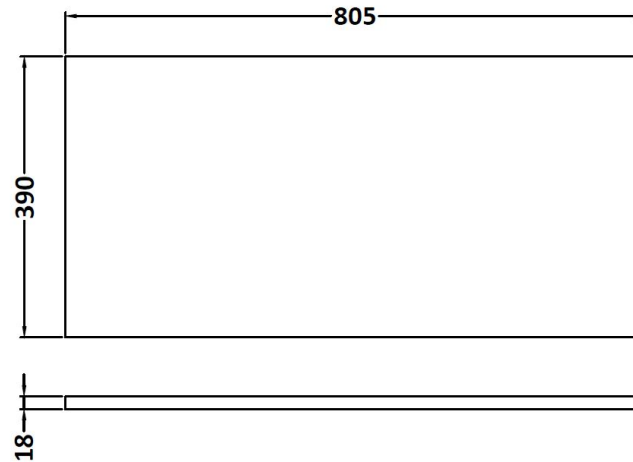

Packaging Dimensions

Height (mm):	405
Width (mm):	820
Depth (mm):	560
Gross Weight (kg):	24.5

Packaging Data

Box Colour:	Brown Cardboard Box - Printed
Box Qty:	0
Label Size:	0 x 0
Label Colour:	White Label
Label Qty:	2

Outer Box Dimensions (If Applicable)

Height (mm):	
Width (mm):	
Depth (mm):	
Gross Weight (kg):	
Barcode:	5055275880746

Product Details

Country of Origin:	China
Fitting Instruction:	No
CE & UKCA:	N/A
FSC Certified Materials:	Yes
Colour:	Gloss White
Construction Method:	Cam & Wood Dowel
Construction Type:	Rigid
Cabinet Finish:	MFC Painted Gloss
Fascia Finish:	Mdf Painted Gloss
Cabinet Thickness (mm):	16
Fascia Thickness (mm):	18
Drawer Included:	Yes
Drawer Type:	80mm High Metal Softclose
No of Shelves:	0
Hinge Type:	Not Applicable
Hinge Included:	Not Applicable
Adjustable Legs:	No, Not Required
Fixings Included:	Yes
Handle Style:	Contemporary
Waste Shroud:	Yes
Handle Included:	Yes, Supplied
Handle Type:	D-Shape

Sales Code: MWD170

Description: 800 Worktop (805X390x18mm)

Product Dimensions

Height (mm):	18
Width (mm):	805
Depth (mm):	390
Nett Weight (kg):	3.5

Packaging Dimensions

Height (mm):	25
Width (mm):	825
Depth (mm):	410
Gross Weight (kg):	3.5

Packaging Data

Box Colour:	Brown Cardboard Box - Printed
Box Qty:	
Label Size:	x
Label Colour:	Not Applicable
Label Qty:	0

Outer Box Dimensions (If Applicable)

Height (mm):	
Width (mm):	
Depth (mm):	
Gross Weight (kg):	
Barcode:	5055275893524