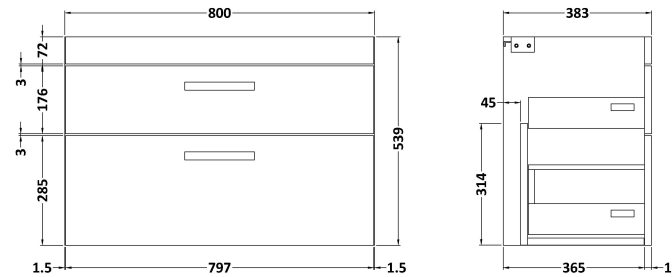

Sales Code: ATH069W

Description: 800 Wh 2-Drawer Vanity & Worktop

Packaging Details

Barcode: 5056211801894

Sales Code: MOE175

Description: 800 Wall Hung 2-Drawer Basin Unit

Product Dimensions

Height (mm):	538
Width (mm):	800
Depth (mm):	383
Nett Weight (kg):	24

Packaging Dimensions

Height (mm):	405
Width (mm):	820
Depth (mm):	560
Gross Weight (kg):	24.5

Packaging Data

Box Colour:	Brown Cardboard Box - Printed
Box Qty:	0
Label Size:	0 x 0
Label Colour:	White Label
Label Qty:	2

Outer Box Dimensions (If Applicable)

Height (mm):	
Width (mm):	
Depth (mm):	
Gross Weight (kg):	
Barcode:	5055275880746

Product Details

Country of Origin:	China
Fitting Instruction:	No
CE & UKCA:	N/A
FSC Certified Materials:	Yes
Colour:	Gloss White
Construction Method:	Cam & Wood Dowel
Construction Type:	Rigid
Cabinet Finish:	MFC Painted Gloss
Fascia Finish:	Mdf Painted Gloss
Cabinet Thickness (mm):	16
Fascia Thickness (mm):	18
Drawer Included:	Yes
Drawer Type:	80mm High Metal Softclose
No of Shelves:	0
Hinge Type:	Not Applicable
Hinge Included:	Not Applicable
Adjustable Legs:	No, Not Required
Fixings Included:	Yes
Handle Style:	Contemporary
Waste Shroud:	Yes
Handle Included:	Yes, Supplied
Handle Type:	D-Shape

Sales Code: MWD170

Description: 800 Worktop (805X390x18mm)

Product Dimensions

Height (mm):	18
Width (mm):	805
Depth (mm):	390
Nett Weight (kg):	3.5

Packaging Dimensions

Height (mm):	25
Width (mm):	825
Depth (mm):	410
Gross Weight (kg):	3.5