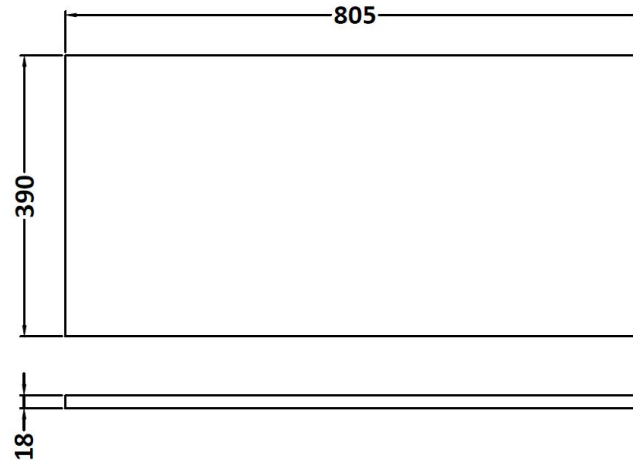

**Sales Code:** ATH081W

**Description:** 800 Wh 2-Drawer Vanity & Worktop

**Packaging Details**

Barcode: 5056211815099

Sales Code: MWD370

Description: 800 Worktop (805X390x18mm)

### Product Dimensions

Height (mm):	18
Width (mm):	805
Depth (mm):	390
Nett Weight (kg):	3.5

### Packaging Dimensions

Height (mm):	25
Width (mm):	825
Depth (mm):	410
Gross Weight (kg):	3.5

### Product Dimensions

Height (mm):	538
Width (mm):	800
Depth (mm):	383
Nett Weight (kg):	24