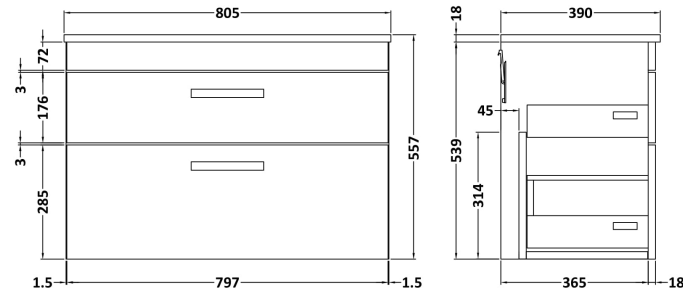

Sales Code: ATH081W

Description: 800 Wh 2-Drawer Vanity & Worktop

Packaging Details

Barcode: 5056211815099