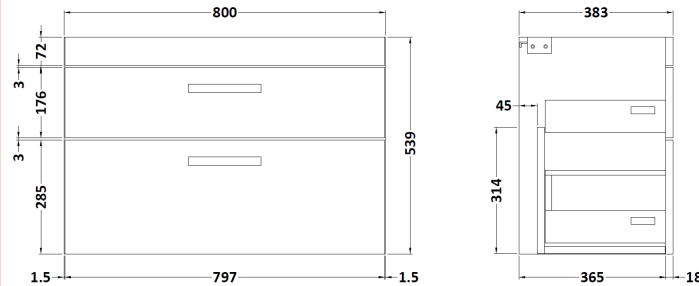

### Product Dimensions

Height (mm):	18
Width (mm):	805
Depth (mm):	390
Nett Weight (kg):	3.5

### Packaging Dimensions

Height (mm):	25
Width (mm):	825
Depth (mm):	410
Gross Weight (kg):	3.5

### Outer Box Dimensions (If Applicable)

Height (mm):	
Width (mm):	
Depth (mm):	
Gross Weight (kg):	
Barcode:	5055275893586

### Product Dimensions

Height (mm):	538
Width (mm):	800
Depth (mm):	383
Nett Weight (kg):	24