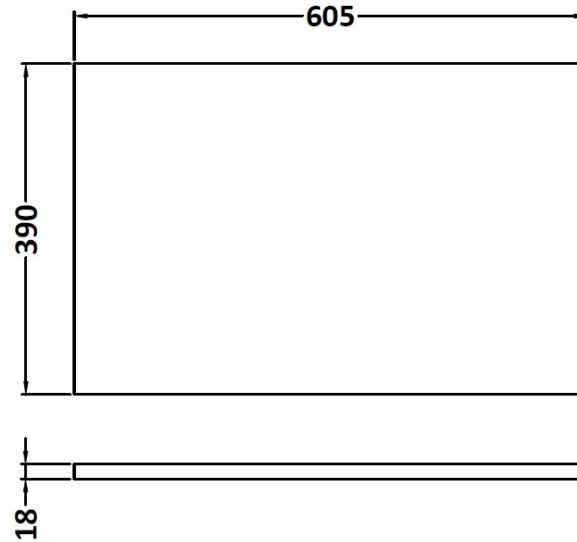

### Product Dimensions

Height (mm):	18
Width (mm):	605
Depth (mm):	390
Nett Weight (kg):	2.5

### Packaging Dimensions

Height (mm):	25
Width (mm):	625
Depth (mm):	410
Gross Weight (kg):	2.5

### Product Dimensions

Height (mm):	538
Width (mm):	600
Depth (mm):	383
Nett Weight (kg):	20.5

### Packaging Dimensions

Height (mm):	560
Width (mm):	620
Depth (mm):	405
Gross Weight (kg):	21