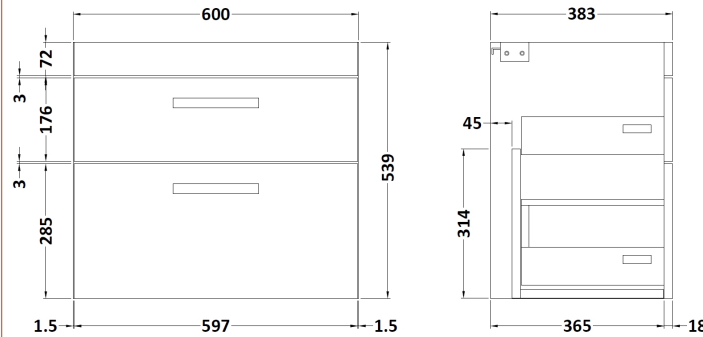

### Product Dimensions

Height (mm):	18
Width (mm):	605
Depth (mm):	390
Nett Weight (kg):	2.5

### Packaging Dimensions

Height (mm):	25
Width (mm):	625
Depth (mm):	410
Gross Weight (kg):	2.5

### Outer Box Dimensions (If Applicable)

Height (mm):	
Width (mm):	
Depth (mm):	
Gross Weight (kg):	
Barcode:	5055275893579

### Product Dimensions

Height (mm):	538
Width (mm):	600
Depth (mm):	383
Nett Weight (kg):	20.5