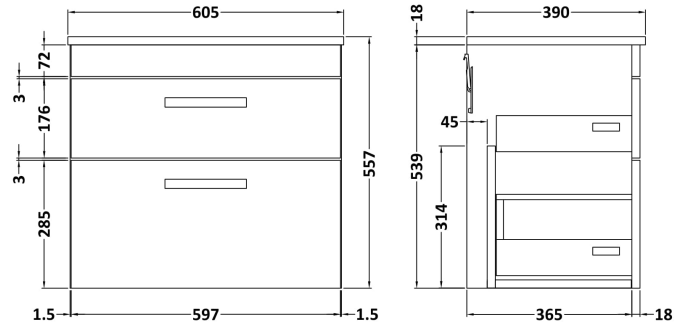

Sales Code: ATH078W

Description: 600 Wh 2-Drawer Vanity & Worktop

Packaging Details

Barcode: 5056211815006