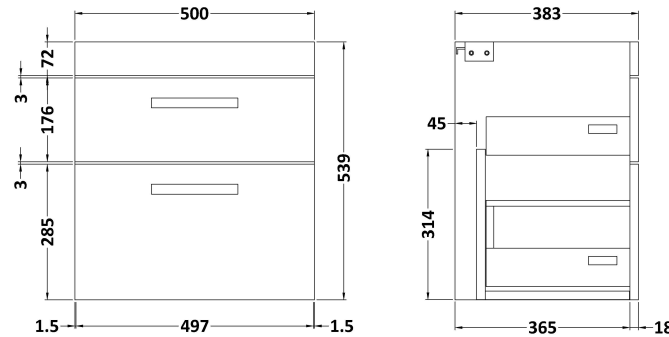

Sales Code: ATH020W

Description: 500 Wh 2-Drawer Vanity & Worktop

Packaging Details

Barcode: 5056211801474

Sales Code: MOE192

Description: 500 Wall Hung 2-Drawer Basin Unit

Product Dimensions

Height (mm):	538
Width (mm):	500
Depth (mm):	383
Nett Weight (kg):	17.5

Packaging Dimensions

Height (mm):	405
Width (mm):	520
Depth (mm):	560
Gross Weight (kg):	18

Packaging Data

Box Colour:	Brown Cardboard Box - Printed
Box Qty:	0
Label Size:	0 x 0
Label Colour:	White Label
Label Qty:	2

Outer Box Dimensions (If Applicable)

Height (mm):	
Width (mm):	
Depth (mm):	
Gross Weight (kg):	
Barcode:	5055275880609

Product Details

Country of Origin:	China
Fitting Instruction:	No
CE & UKCA:	N/A
FSC Certified Materials:	Yes
Colour:	Gloss White
Construction Method:	Cam & Wood Dowel
Construction Type:	Rigid
Cabinet Finish:	MFC Painted Gloss
Fascia Finish:	Mdf Painted Gloss
Cabinet Thickness (mm):	16
Fascia Thickness (mm):	18
Drawer Included:	Yes
Drawer Type:	80mm High Metal Softclose
No of Shelves:	0
Hinge Type:	Not Applicable
Hinge Included:	Not Applicable
Adjustable Legs:	No, Not Required
Fixings Included:	Yes
Handle Style:	Contemporary
Waste Shroud:	Yes
Handle Included:	Yes, Supplied
Handle Type:	D-Shape

Sales Code: MWD150

Description: 500 Worktop (505X390x18mm)

Product Dimensions

Height (mm):	18
Width (mm):	505
Depth (mm):	390
Nett Weight (kg):	2

Packaging Dimensions

Height (mm):	25
Width (mm):	525
Depth (mm):	410
Gross Weight (kg):	2.5