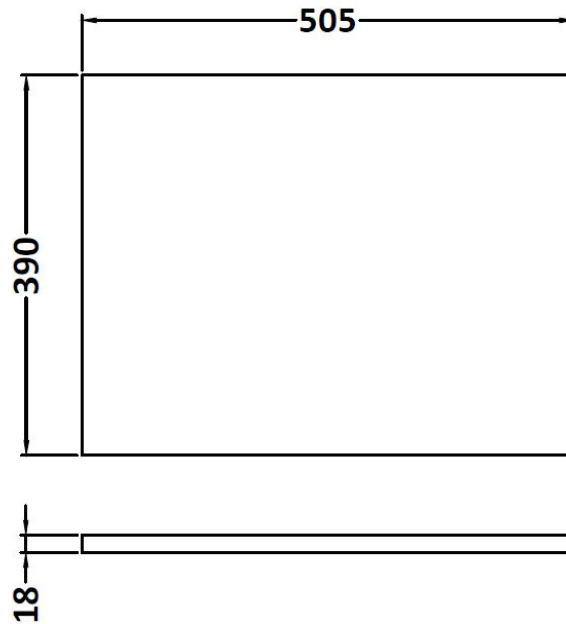

Packaging Dimensions

Height (mm):	405
Width (mm):	520
Depth (mm):	560
Gross Weight (kg):	18

Packaging Data

Box Colour:	Brown Cardboard Box - Printed
Box Qty:	0
Label Size:	0 x 0
Label Colour:	White Label
Label Qty:	2

Outer Box Dimensions (If Applicable)

Height (mm):	
Width (mm):	
Depth (mm):	
Gross Weight (kg):	
Barcode:	5055275880609

Product Details

Country of Origin:	China
Fitting Instruction:	No
CE & UKCA:	N/A
FSC Certified Materials:	Yes
Colour:	Gloss White
Construction Method:	Cam & Wood Dowel
Construction Type:	Rigid
Cabinet Finish:	MFC Painted Gloss
Fascia Finish:	Mdf Painted Gloss
Cabinet Thickness (mm):	16
Fascia Thickness (mm):	18
Drawer Included:	Yes
Drawer Type:	80mm High Metal Softclose
No of Shelves:	0
Hinge Type:	Not Applicable
Hinge Included:	Not Applicable
Adjustable Legs:	No, Not Required
Fixings Included:	Yes
Handle Style:	Contemporary
Waste Shroud:	Yes
Handle Included:	Yes, Supplied
Handle Type:	D-Shape

Sales Code: MWD150

Description: 500 Worktop (505X390x18mm)

Product Dimensions

Height (mm):	18
Width (mm):	505
Depth (mm):	390
Nett Weight (kg):	2

Packaging Dimensions

Height (mm):	25
Width (mm):	525
Depth (mm):	410
Gross Weight (kg):	2.5

Packaging Data

Box Colour:	Brown Cardboard Box - Printed
Box Qty:	1
Label Size:	100 x 50
Label Colour:	Not Applicable
Label Qty:	0

Outer Box Dimensions (If Applicable)

Height (mm):	
Width (mm):	
Depth (mm):	
Gross Weight (kg):	
Barcode:	5055275826256