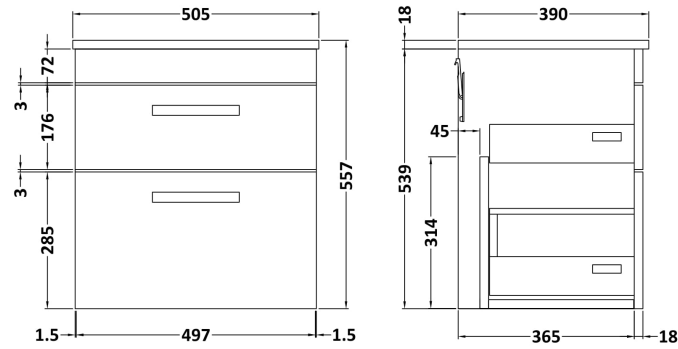

Sales Code: ATH020W

Description: 500 Wh 2-Drawer Vanity & Worktop

Packaging Details

Barcode: 5056211801474

Sales Code: MOE192

Description: 500 Wall Hung 2-Drawer Basin Unit

Product Dimensions

Height (mm):	538
Width (mm):	500
Depth (mm):	383
Nett Weight (kg):	17.5

Packaging Dimensions

Height (mm):	405
Width (mm):	520
Depth (mm):	560
Gross Weight (kg):	18

Packaging Data

Box Colour:	Brown Cardboard Box - Printed
Box Qty:	0
Label Size:	0 x 0
Label Colour:	White Label
Label Qty:	2

Outer Box Dimensions (If Applicable)

Height (mm):	
Width (mm):	
Depth (mm):	
Gross Weight (kg):	
Barcode:	5055275880609

Product Details

Country of Origin:	China
Fitting Instruction:	No
CE & UKCA:	N/A
FSC Certified Materials:	Yes
Colour:	Gloss White
Construction Method:	Cam & Wood Dowel
Construction Type:	Rigid
Cabinet Finish:	MFC Painted Gloss
Fascia Finish:	Mdf Painted Gloss
Cabinet Thickness (mm):	16
Fascia Thickness (mm):	18
Drawer Included:	Yes
Drawer Type:	80mm High Metal Softclose
No of Shelves:	0
Hinge Type:	Not Applicable
Hinge Included:	Not Applicable
Adjustable Legs:	No, Not Required
Fixings Included:	Yes
Handle Style:	Contemporary
Waste Shroud:	Yes
Handle Included:	Yes, Supplied
Handle Type:	D-Shape

Sales Code: MWD150

Description: 500 Worktop (505X390x18mm)

Product Dimensions

Height (mm):	18
Width (mm):	505
Depth (mm):	390
Nett Weight (kg):	2

Packaging Dimensions

Height (mm):	25
Width (mm):	525
Depth (mm):	410
Gross Weight (kg):	2.5