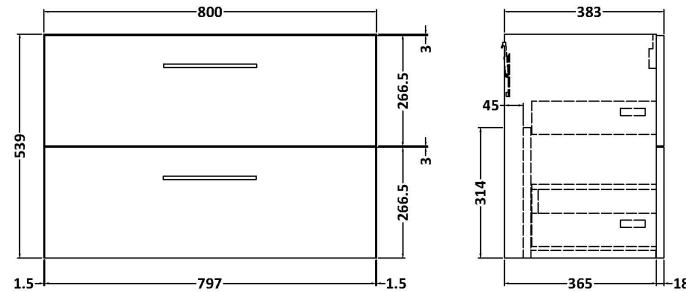

Sales Code: ARN2526LBG

Description: 800 Wh 2-Drawer Vanity & Laminate Top

Packaging Details

Barcode: 5056462680095

Sales Code: NVF2526

Description: 800 Wh 2-Drawer Unit (365 Deep)

Product Dimensions

Height (mm):	539
Width (mm):	800
Depth (mm):	383
Nett Weight (kg):	33.5

Packaging Dimensions

Height (mm):	560
Width (mm):	820
Depth (mm):	405
Gross Weight (kg):	34

Packaging Data

Box Colour:	Brown Cardboard Box
Box Qty:	1
Label Size:	100 x 50
Label Colour:	White Label
Label Qty:	2

Sales Code: LBG800

Description: Laminate Worktop 805X390x22mm

Product Dimensions

Height (mm):	22
Width (mm):	805
Depth (mm):	390
Nett Weight (kg):	2.75

Packaging Dimensions

Height (mm):	25
Width (mm):	810
Depth (mm):	455
Gross Weight (kg):	2.75

Packaging Data

Box Colour:	Brown Cardboard Box
Box Qty:	1
Label Size:	100 x 50
Label Colour:	White Label
Label Qty:	1

Outer Box Dimensions (If Applicable)

Height (mm):	
Width (mm):	
Depth (mm):	
Gross Weight (kg):	
Barcode:	5056211874133