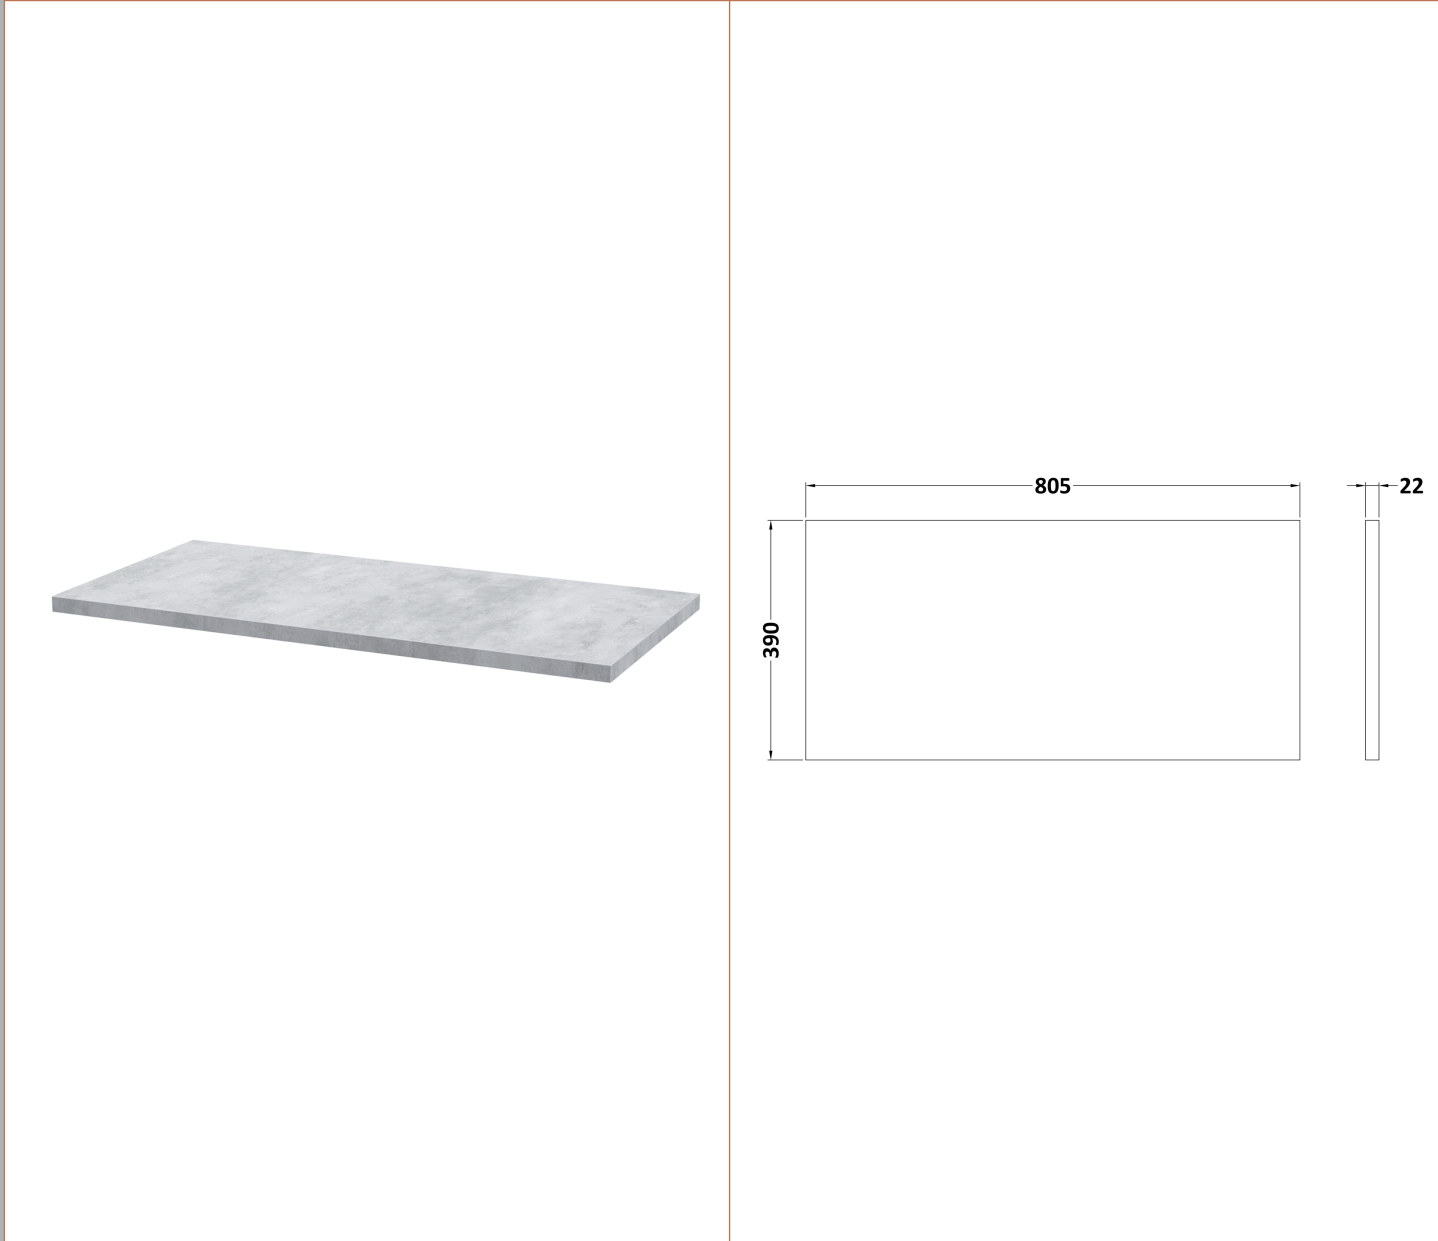

Sales Code: ARN2526LBG

Description: 800 Wh 2-Drawer Vanity & Laminate Top

Packaging Details

Barcode: 5056462680095

Sales Code: NVF2526

Description: 800 Wh 2-Drawer Unit (365 Deep)

Product Dimensions

Height (mm):	539
Width (mm):	800
Depth (mm):	383
Nett Weight (kg):	33.5

Packaging Dimensions

Height (mm):	560
Width (mm):	820
Depth (mm):	405
Gross Weight (kg):	34

Packaging Data

Box Colour:	Brown Cardboard Box
Box Qty:	1
Label Size:	100 x 50
Label Colour:	White Label
Label Qty:	2

Outer Box Dimensions (If Applicable)

Height (mm):	
Width (mm):	
Depth (mm):	
Gross Weight (kg):	
Barcode:	5056462660035

Product Details

Country of Origin:	United Kingdom
Fitting Instruction:	No
CE & UKCA:	N/A
FSC Certified Materials:	Yes
Colour:	Grey Vicenza Oak
Construction Method:	Cam & Wood Dowel
Construction Type:	Rigid
Cabinet Finish:	MFC Textured Woodgrain
Fascia Finish:	MFC Textured Woodgrain
Cabinet Thickness (mm):	18
Fascia Thickness (mm):	18
Drawer Included:	Yes
Drawer Type:	80mm High Metal S/C Inc Galler
No of Shelves:	0
Hinge Type:	Not Applicable
Hinge Included:	Not Applicable
Adjustable Legs:	No, Not Required
Fixings Included:	Yes
Handle Style:	Contemporary
Waste Shroud:	Yes
Handle Included:	Yes, Supplied
Handle Type:	D-Shape

Sales Code: LBG800

Description: Laminate Worktop 805X390x22mm

Product Dimensions

Height (mm):	22
Width (mm):	805
Depth (mm):	390
Nett Weight (kg):	2.75

Packaging Dimensions

Height (mm):	25
Width (mm):	810
Depth (mm):	455
Gross Weight (kg):	2.75