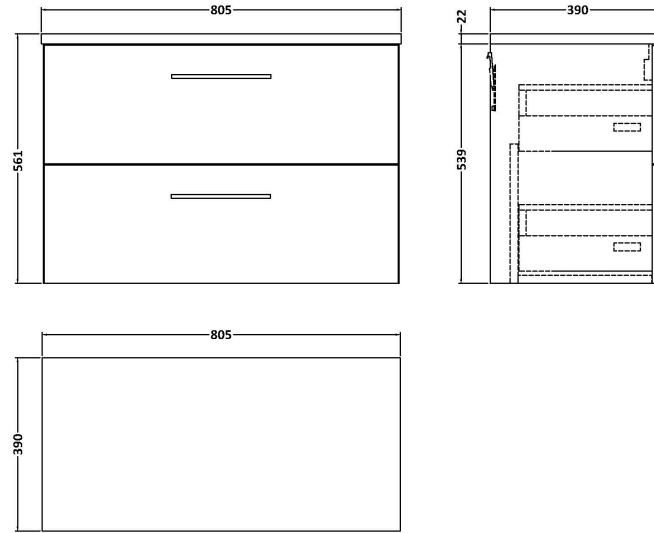

Sales Code: ARN2526LBG

Description: 800 Wh 2-Drawer Vanity & Laminate Top

Packaging Details

Barcode: 5056462680095

Sales Code: NVF2526

Description: 800 Wh 2-Drawer Unit (365 Deep)

Product Dimensions

Height (mm):	539
Width (mm):	800
Depth (mm):	383
Nett Weight (kg):	33.5

Packaging Dimensions

Height (mm):	560
Width (mm):	820
Depth (mm):	405
Gross Weight (kg):	34

Packaging Data

Box Colour:	Brown Cardboard Box
Box Qty:	1
Label Size:	100 x 50
Label Colour:	White Label
Label Qty:	2

Outer Box Dimensions (If Applicable)

Height (mm):	
Width (mm):	
Depth (mm):	
Gross Weight (kg):	
Barcode:	5056462660035

Product Details

Country of Origin:	United Kingdom
Fitting Instruction:	No
CE & UKCA:	N/A
FSC Certified Materials:	Yes
Colour:	Grey Vicenza Oak
Construction Method:	Cam & Wood Dowel
Construction Type:	Rigid
Cabinet Finish:	MFC Textured Woodgrain
Fascia Finish:	MFC Textured Woodgrain
Cabinet Thickness (mm):	18
Fascia Thickness (mm):	18
Drawer Included:	Yes
Drawer Type:	80mm High Metal S/C Inc Galler
No of Shelves:	0
Hinge Type:	Not Applicable
Hinge Included:	Not Applicable
Adjustable Legs:	No, Not Required
Fixings Included:	Yes
Handle Style:	Contemporary
Waste Shroud:	Yes
Handle Included:	Yes, Supplied
Handle Type:	D-Shape

Sales Code: LBG800

Description: Laminate Worktop 805X390x22mm

Product Dimensions

Height (mm):	22
Width (mm):	805
Depth (mm):	390
Nett Weight (kg):	2.75

Packaging Dimensions

Height (mm):	25
Width (mm):	810
Depth (mm):	455
Gross Weight (kg):	2.75