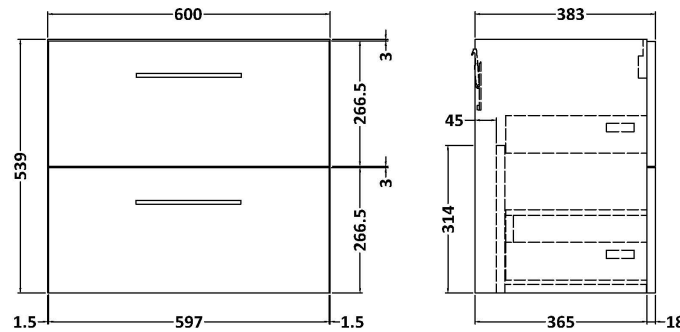

Sales Code: ARN524LSB

Description: 600 Wh 2-Drawer Vanity & Laminate Top

Packaging Details

Barcode: 5056462668536

Sales Code: NVF524N

Description: 600 Wh 2-Drawer Unit (365 Deep)

Product Dimensions

Height (mm):	539
Width (mm):	600
Depth (mm):	383
Nett Weight (kg):	21.5

Packaging Dimensions

Height (mm):	560
Width (mm):	520
Depth (mm):	405
Gross Weight (kg):	22

Packaging Data

Box Colour:	Brown Cardboard Box
Box Qty:	1
Label Size:	100 x 50
Label Colour:	White Label
Label Qty:	2

Sales Code: LSB600

Description: Laminate Worktop 605X390x22mm

Product Dimensions

Height (mm):	22
Width (mm):	605
Depth (mm):	390
Nett Weight (kg):	2

Packaging Dimensions

Height (mm):	25
Width (mm):	610
Depth (mm):	455
Gross Weight (kg):	2

Packaging Data

Box Colour:	Brown Cardboard Box
Box Qty:	1
Label Size:	100 x 50
Label Colour:	White Label
Label Qty:	1

Outer Box Dimensions (If Applicable)

Height (mm):	
Width (mm):	
Depth (mm):	
Gross Weight (kg):	
Barcode:	5056211874171