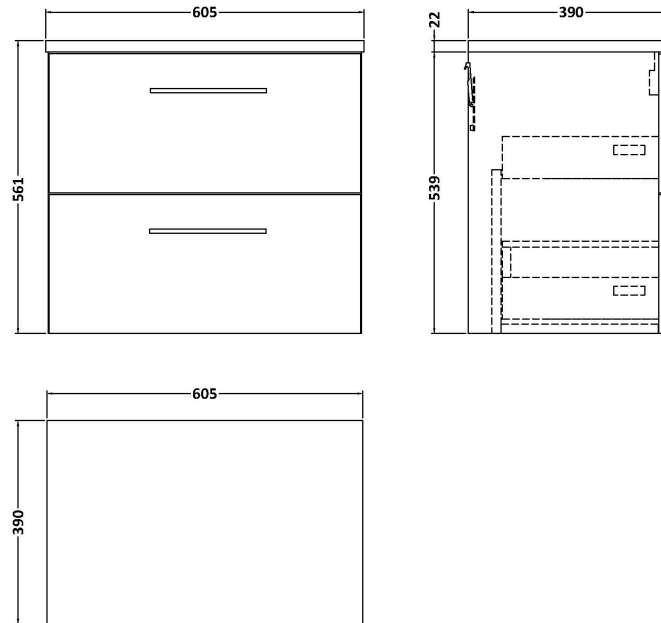

Sales Code: ARN524LSB

Description: 600 Wh 2-Drawer Vanity & Laminate Top

Packaging Details

Barcode: 5056462668536

Sales Code: NVF524N

Description: 600 Wh 2-Drawer Unit (365 Deep)

Product Dimensions

Height (mm):	539
Width (mm):	600
Depth (mm):	383
Nett Weight (kg):	21.5

Packaging Dimensions

Height (mm):	560
Width (mm):	520
Depth (mm):	405
Gross Weight (kg):	22

Packaging Data

Box Colour:	Brown Cardboard Box
Box Qty:	1
Label Size:	100 x 50
Label Colour:	White Label
Label Qty:	2

Sales Code: LSB600

Description: Laminate Worktop 605X390x22mm

Product Dimensions

Height (mm):	22
Width (mm):	605
Depth (mm):	390
Nett Weight (kg):	2

Packaging Dimensions

Height (mm):	25
Width (mm):	610
Depth (mm):	455
Gross Weight (kg):	2

Packaging Data

Box Colour:	Brown Cardboard Box
Box Qty:	1
Label Size:	100 x 50
Label Colour:	White Label
Label Qty:	1

Outer Box Dimensions (If Applicable)

Height (mm):	
Width (mm):	
Depth (mm):	
Gross Weight (kg):	
Barcode:	5056211874171