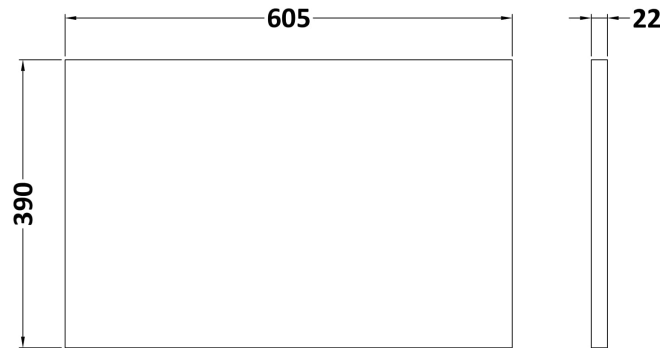

Sales Code: ARN524LSB

Description: 600 Wh 2-Drawer Vanity & Laminate Top

Packaging Details

Barcode: 5056462668536

Sales Code: NVF524N

Description: 600 Wh 2-Drawer Unit (365 Deep)

Product Dimensions

Height (mm):	539
Width (mm):	600
Depth (mm):	383
Nett Weight (kg):	21.5

Packaging Dimensions

Height (mm):	560
Width (mm):	520
Depth (mm):	405
Gross Weight (kg):	22

Packaging Data

Box Colour:	Brown Cardboard Box
Box Qty:	1
Label Size:	100 x 50
Label Colour:	White Label
Label Qty:	2

Sales Code: LSB600

Description: Laminate Worktop 605X390x22mm

Product Dimensions

Height (mm):	22
Width (mm):	605
Depth (mm):	390
Nett Weight (kg):	2

Packaging Dimensions

Height (mm):	25
Width (mm):	610
Depth (mm):	455
Gross Weight (kg):	2

Packaging Data

Box Colour:	Brown Cardboard Box
Box Qty:	1
Label Size:	100 x 50
Label Colour:	White Label
Label Qty:	1

Outer Box Dimensions (If Applicable)

Height (mm):	
Width (mm):	
Depth (mm):	
Gross Weight (kg):	
Barcode:	5056211874171