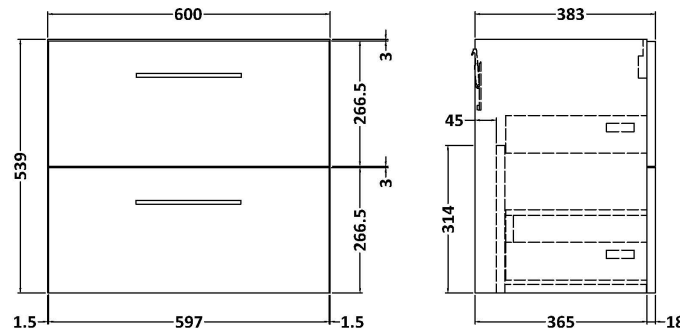

Sales Code: ARN624LSB

Description: 600 Wh 2-Drawer Vanity & Laminate Top

Packaging Details

Barcode: 5056462668475

Sales Code: NVF624N

Description: 600 Wh 2-Drawer Unit (365 Deep)

Product Dimensions

Height (mm):	540
Width (mm):	600
Depth (mm):	383
Nett Weight (kg):	21.5

Packaging Dimensions

Height (mm):	560
Width (mm):	520
Depth (mm):	405
Gross Weight (kg):	22

Packaging Data

Box Colour:	Brown Cardboard Box
Box Qty:	1
Label Size:	100 x 50
Label Colour:	White Label
Label Qty:	2

Sales Code: LSB600

Description: Laminate Worktop 605X390x22mm

Product Dimensions

Height (mm):	22
Width (mm):	605
Depth (mm):	390
Nett Weight (kg):	2

Packaging Dimensions

Height (mm):	25
Width (mm):	610
Depth (mm):	455
Gross Weight (kg):	2

Packaging Data

Box Colour:	Brown Cardboard Box
Box Qty:	1
Label Size:	100 x 50
Label Colour:	White Label
Label Qty:	1

Outer Box Dimensions (If Applicable)

Height (mm):	
Width (mm):	
Depth (mm):	
Gross Weight (kg):	
Barcode:	5056211874171