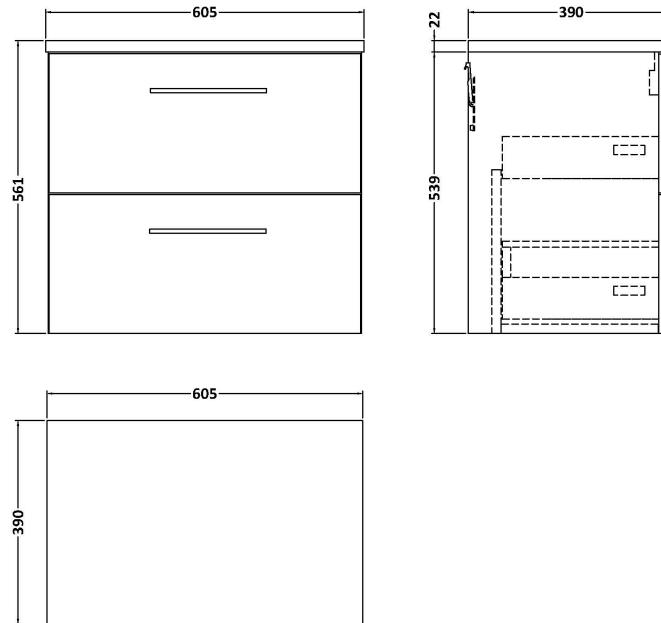

Sales Code: ARN624LSB

Description: 600 Wh 2-Drawer Vanity & Laminate Top

Packaging Details

Barcode: 5056462668475

Sales Code: NVF624N

Description: 600 Wh 2-Drawer Unit (365 Deep)

Product Dimensions

Height (mm):	540
Width (mm):	600
Depth (mm):	383
Nett Weight (kg):	21.5

Packaging Dimensions

Height (mm):	560
Width (mm):	520
Depth (mm):	405
Gross Weight (kg):	22

Packaging Data

Box Colour:	Brown Cardboard Box
Box Qty:	1
Label Size:	100 x 50
Label Colour:	White Label
Label Qty:	2

Sales Code: LSB600

Description: Laminate Worktop 605X390x22mm

Product Dimensions

Height (mm):	22
Width (mm):	605
Depth (mm):	390
Nett Weight (kg):	2

Packaging Dimensions

Height (mm):	25
Width (mm):	610
Depth (mm):	455
Gross Weight (kg):	2

Packaging Data

Box Colour:	Brown Cardboard Box
Box Qty:	1
Label Size:	100 x 50
Label Colour:	White Label
Label Qty:	1

Outer Box Dimensions (If Applicable)

Height (mm):	
Width (mm):	
Depth (mm):	
Gross Weight (kg):	
Barcode:	5056211874171