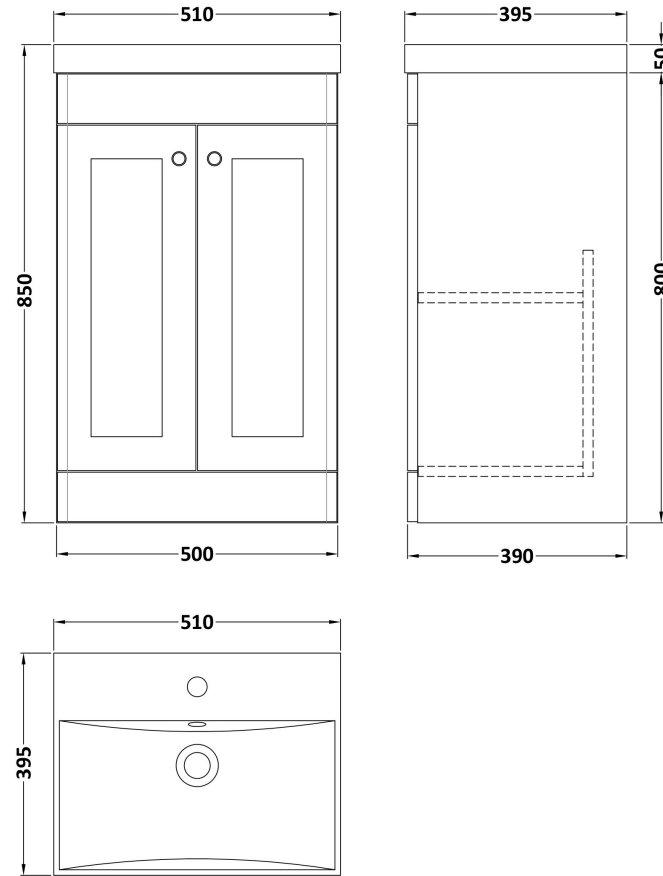

Sales Code: CLC1423E

Description: 500 F/S 2-Door Unit & Thin-Edged Basin

Packaging Details

Barcode: 5056678416303

Sales Code: CLA1423

Description: 500 F/S 2-Door Unit (800X500x390)

Product Dimensions

Height (mm):	800
Width (mm):	500
Depth (mm):	390
Nett Weight (kg):	21

Packaging Dimensions

Height (mm):	835
Width (mm):	525
Depth (mm):	415
Gross Weight (kg):	21.5

Packaging Data

Box Colour:	Brown Cardboard Box
Box Qty:	1
Label Size:	100 x 50
Label Colour:	White Label
Label Qty:	2

Sales Code: NVM032

Description: 500 Thin Edged Basin 1Th

Product Dimensions

Height (mm):	170
Width (mm):	510
Depth (mm):	395
Nett Weight (kg):	9.5

Packaging Dimensions

Height (mm):	190
Width (mm):	530
Depth (mm):	415
Gross Weight (kg):	10

Packaging Data

Box Colour:	Brown Cardboard Box - Printed
Box Qty:	1
Label Size:	100 x 50
Label Colour:	White Label
Label Qty:	2

Outer Box Dimensions (If Applicable)

Height (mm):	
Width (mm):	
Depth (mm):	
Gross Weight (kg):	
Barcode:	5056211853411