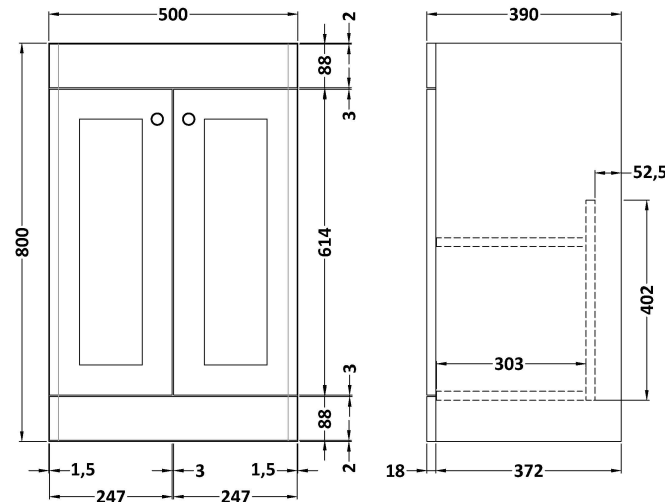

Sales Code: CLC1423E

Description: 500 F/S 2-Door Unit & Thin-Edged Basin

Packaging Details

Barcode: 5056678416303

Sales Code: CLA1423

Description: 500 F/S 2-Door Unit (800X500x390)

Product Dimensions

Height (mm):	800
Width (mm):	500
Depth (mm):	390
Nett Weight (kg):	21

Packaging Dimensions

Height (mm):	835
Width (mm):	525
Depth (mm):	415
Gross Weight (kg):	21.5

Packaging Data

Box Colour:	Brown Cardboard Box
Box Qty:	1
Label Size:	100 x 50
Label Colour:	White Label
Label Qty:	2

Sales Code: NVM032

Description: 500 Thin Edged Basin 1Th

Product Dimensions

Height (mm):	170
Width (mm):	510
Depth (mm):	395
Nett Weight (kg):	9.5

Packaging Dimensions

Height (mm):	190
Width (mm):	530
Depth (mm):	415
Gross Weight (kg):	10

Packaging Data

Box Colour:	Brown Cardboard Box - Printed
Box Qty:	1
Label Size:	100 x 50
Label Colour:	White Label
Label Qty:	2

Outer Box Dimensions (If Applicable)

Height (mm):	
Width (mm):	
Depth (mm):	
Gross Weight (kg):	
Barcode:	5056211853411