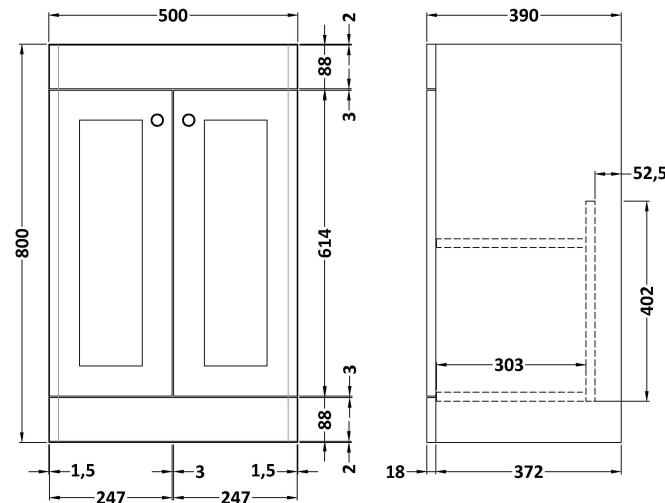

Sales Code: CLC123E

Description: 500 F/S 2-Door Unit & Thin-Edged Basin

Packaging Details

Barcode: 5056678416273

Sales Code: CLA123

Description: 500 F/S 2-Door Unit (800X500x390)

Product Dimensions

Height (mm):	800
Width (mm):	500
Depth (mm):	390
Nett Weight (kg):	21

Packaging Dimensions

Height (mm):	835
Width (mm):	525
Depth (mm):	415
Gross Weight (kg):	21.5

Packaging Data

Box Colour:	Brown Cardboard Box
Box Qty:	1
Label Size:	100 x 50
Label Colour:	White Label
Label Qty:	2

Sales Code: NVM032

Description: 500 Thin Edged Basin 1Th

Product Dimensions

Height (mm):	170
Width (mm):	510
Depth (mm):	395
Nett Weight (kg):	9.5

Packaging Dimensions

Height (mm):	190
Width (mm):	530
Depth (mm):	415
Gross Weight (kg):	10

Packaging Data

Box Colour:	Brown Cardboard Box - Printed
Box Qty:	1
Label Size:	100 x 50
Label Colour:	White Label
Label Qty:	2

Outer Box Dimensions (If Applicable)

Height (mm):	
Width (mm):	
Depth (mm):	
Gross Weight (kg):	
Barcode:	5056211853411