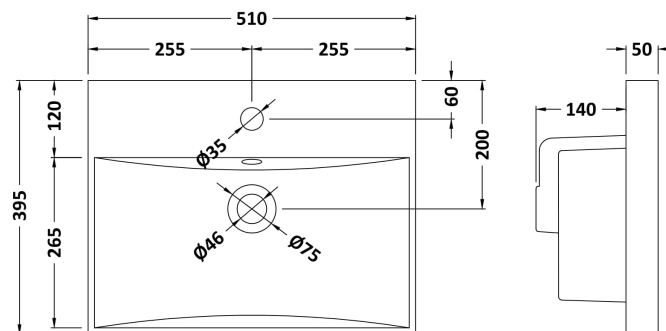

Packaging Dimensions

Height (mm):	835
Width (mm):	525
Depth (mm):	415
Gross Weight (kg):	21.5

Packaging Data

Box Colour:	Brown Cardboard Box
Box Qty:	1
Label Size:	100 x 50
Label Colour:	White Label
Label Qty:	2

Outer Box Dimensions (If Applicable)

Height (mm):	
Width (mm):	
Depth (mm):	
Gross Weight (kg):	
Barcode:	5056462643106

Product Details

Country of Origin:	China
Fitting Instruction:	No
CE & UKCA:	N/A
FSC Certified Materials:	Yes
Colour:	Satin White
Construction Method:	Cam & Wood Dowel
Construction Type:	Rigid
Cabinet Finish:	MFC Painted Matt
Fascia Finish:	Mdf Painted Matt
Cabinet Thickness (mm):	18
Fascia Thickness (mm):	18
Drawer Included:	No
Drawer Type:	Not Applicable
No of Shelves:	1
Hinge Type:	95 Degree Clip-On Soft Close
Hinge Included:	Yes, Supplied
Adjustable Legs:	No, Not Required
Fixings Included:	Yes
Handle Style:	Traditional
Waste Shroud:	Not Applicable
Handle Included:	Yes, Supplied
Handle Type:	Knob

Sales Code: NVM032

Description: 500 Thin Edged Basin 1Th

Product Dimensions

Height (mm):	170
Width (mm):	510
Depth (mm):	395
Nett Weight (kg):	9.5

Packaging Dimensions

Height (mm):	190
Width (mm):	530
Depth (mm):	415
Gross Weight (kg):	10

Packaging Data

Box Colour:	Brown Cardboard Box - Printed
Box Qty:	1
Label Size:	100 x 50
Label Colour:	White Label
Label Qty:	2

Outer Box Dimensions (If Applicable)

Height (mm):	
Width (mm):	
Depth (mm):	
Gross Weight (kg):	
Barcode:	5056211853411