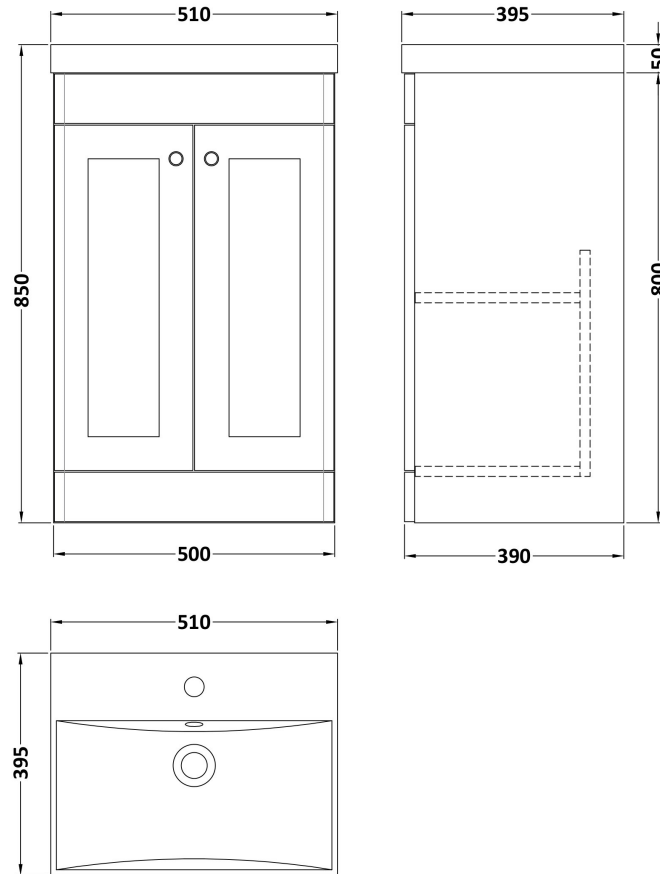

Sales Code: CLC123E

Description: 500 F/S 2-Door Unit & Thin-Edged Basin

Packaging Details

Barcode: 5056678416273

Sales Code: CLA123

Description: 500 F/S 2-Door Unit (800X500x390)

Product Dimensions

Height (mm):	800
Width (mm):	500
Depth (mm):	390
Nett Weight (kg):	21

Packaging Dimensions

Height (mm):	835
Width (mm):	525
Depth (mm):	415
Gross Weight (kg):	21.5

Packaging Data

Box Colour:	Brown Cardboard Box
Box Qty:	1
Label Size:	100 x 50
Label Colour:	White Label
Label Qty:	2

Outer Box Dimensions (If Applicable)

Height (mm):	
Width (mm):	
Depth (mm):	
Gross Weight (kg):	
Barcode:	5056462643106

Product Details

Country of Origin:	China
Fitting Instruction:	No
CE & UKCA:	N/A
FSC Certified Materials:	Yes
Colour:	Satin White
Construction Method:	Cam & Wood Dowel
Construction Type:	Rigid
Cabinet Finish:	MFC Painted Matt
Fascia Finish:	Mdf Painted Matt
Cabinet Thickness (mm):	18
Fascia Thickness (mm):	18
Drawer Included:	No
Drawer Type:	Not Applicable
No of Shelves:	1
Hinge Type:	95 Degree Clip-On Soft Close
Hinge Included:	Yes, Supplied
Adjustable Legs:	No, Not Required
Fixings Included:	Yes
Handle Style:	Traditional
Waste Shroud:	Not Applicable
Handle Included:	Yes, Supplied
Handle Type:	Knob

Sales Code: NVM032

Description: 500 Thin Edged Basin 1Th

Product Dimensions

Height (mm):	170
Width (mm):	510
Depth (mm):	395
Nett Weight (kg):	9.5

Packaging Dimensions

Height (mm):	190
Width (mm):	530
Depth (mm):	415
Gross Weight (kg):	10