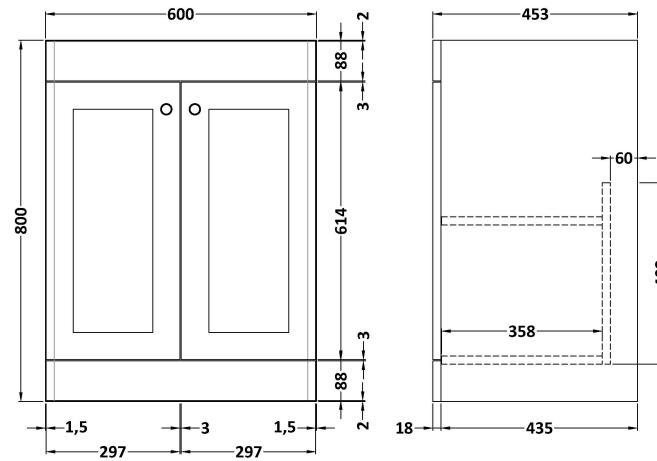

Sales Code: CLC125WR3

Description: 600 F/S 2-Door Unit & Marble Top 3Th

Packaging Details

Barcode: 5056678417317

Sales Code: CLA125

Description: 600 F/S 2-Door Unit (800X600x453)

Product Dimensions

Height (mm):	800
Width (mm):	600
Depth (mm):	453
Nett Weight (kg):	25.3

Packaging Dimensions

Height (mm):	835
Width (mm):	625
Depth (mm):	480
Gross Weight (kg):	25.8

Packaging Data

Box Colour:	Brown Cardboard Box
Box Qty:	1
Label Size:	100 x 50
Label Colour:	White Label
Label Qty:	2

Sales Code: LOM225

Description: 600 Single Bowl Marble Top 3Th

Product Dimensions

Height (mm):	268
Width (mm):	620
Depth (mm):	463
Nett Weight (kg):	13.5

Packaging Dimensions

Height (mm):	310
Width (mm):	700
Depth (mm):	550
Gross Weight (kg):	14

Packaging Data

Box Colour:	White Cardboard Box
Box Qty:	1
Label Size:	100 x 50
Label Colour:	White Label
Label Qty:	2

Outer Box Dimensions (If Applicable)

Height (mm):	
Width (mm):	
Depth (mm):	
Gross Weight (kg):	
Barcode:	5056211819004