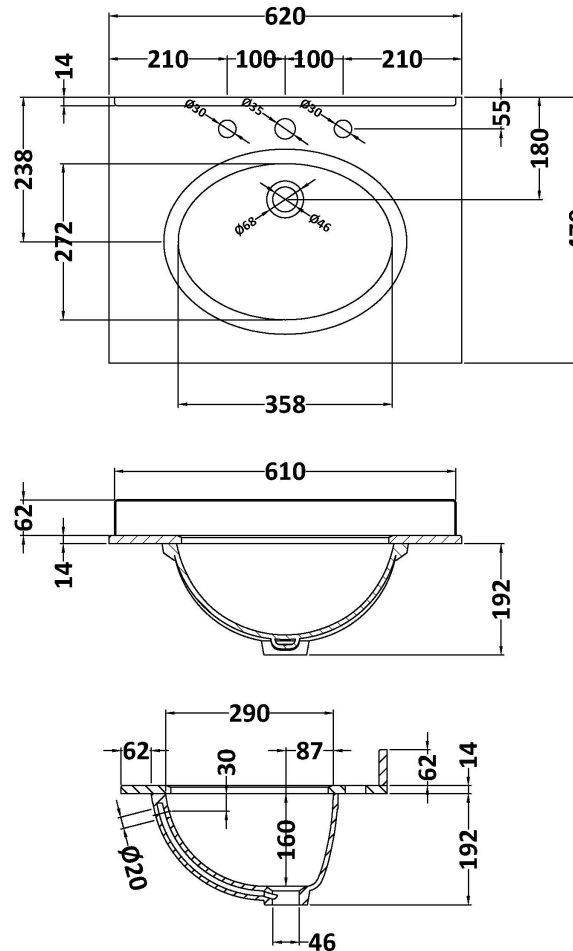

Packaging Dimensions

Height (mm):	835
Width (mm):	625
Depth (mm):	480
Gross Weight (kg):	25.8

Packaging Data

Box Colour:	Brown Cardboard Box
Box Qty:	1
Label Size:	100 x 50
Label Colour:	White Label
Label Qty:	2

Outer Box Dimensions (If Applicable)

Height (mm):	
Width (mm):	
Depth (mm):	
Gross Weight (kg):	
Barcode:	5056462643144

Product Details

Country of Origin:	China
Fitting Instruction:	No
CE & UKCA:	N/A
FSC Certified Materials:	Yes
Colour:	Satin White
Construction Method:	Cam & Wood Dowel
Construction Type:	Rigid
Cabinet Finish:	MFC Painted Matt
Fascia Finish:	Mdf Painted Matt
Cabinet Thickness (mm):	18
Fascia Thickness (mm):	18
Drawer Included:	No
Drawer Type:	Not Applicable
No of Shelves:	1
Hinge Type:	95 Degree Clip-On Soft Close
Hinge Included:	Yes, Supplied
Adjustable Legs:	No, Not Required
Fixings Included:	Yes
Handle Style:	Traditional
Waste Shroud:	Not Applicable
Handle Included:	Yes, Supplied
Handle Type:	Knob

Sales Code: LOM225

Description: 600 Single Bowl Marble Top 3Th

Product Dimensions

Height (mm):	268
Width (mm):	620
Depth (mm):	463
Nett Weight (kg):	13.5

Packaging Dimensions

Height (mm):	310
Width (mm):	700
Depth (mm):	550
Gross Weight (kg):	14

Packaging Data

Box Colour:	White Cardboard Box
Box Qty:	1
Label Size:	100 x 50
Label Colour:	White Label
Label Qty:	2

Outer Box Dimensions (If Applicable)

Height (mm):	
Width (mm):	
Depth (mm):	
Gross Weight (kg):	
Barcode:	5056211819004