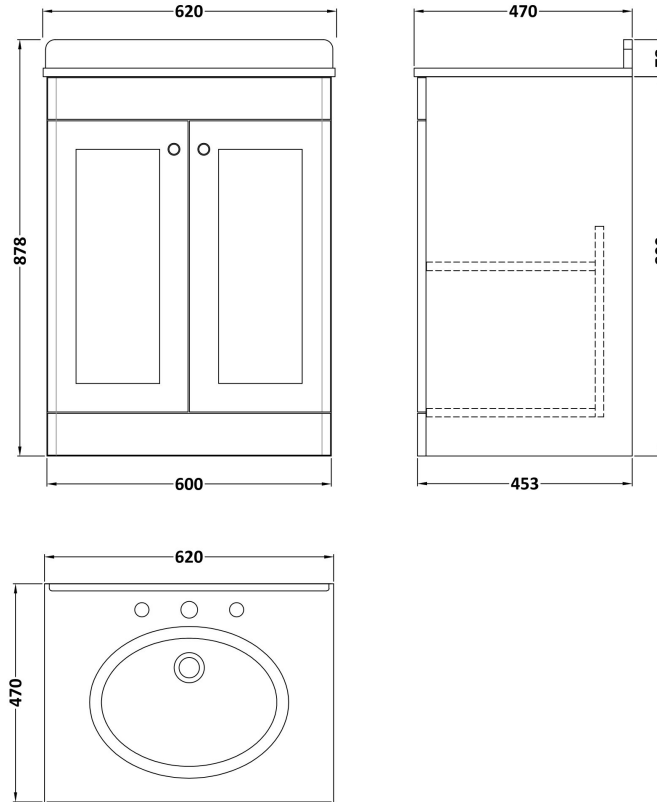

Sales Code: CLC125WR3

Description: 600 F/S 2-Door Unit & Marble Top 3Th

Packaging Details

Barcode: 5056678417317

Sales Code: CLA125

Description: 600 F/S 2-Door Unit (800X600x453)

Product Dimensions

Height (mm):	800
Width (mm):	600
Depth (mm):	453
Nett Weight (kg):	25.3

Packaging Dimensions

Height (mm):	835
Width (mm):	625
Depth (mm):	480
Gross Weight (kg):	25.8

Packaging Data

Box Colour:	Brown Cardboard Box
Box Qty:	1
Label Size:	100 x 50
Label Colour:	White Label
Label Qty:	2

Outer Box Dimensions (If Applicable)

Height (mm):	
Width (mm):	
Depth (mm):	
Gross Weight (kg):	
Barcode:	5056462643144

Product Details

Country of Origin:	China
Fitting Instruction:	No
CE & UKCA:	N/A
FSC Certified Materials:	Yes
Colour:	Satin White
Construction Method:	Cam & Wood Dowel
Construction Type:	Rigid
Cabinet Finish:	MFC Painted Matt
Fascia Finish:	Mdf Painted Matt
Cabinet Thickness (mm):	18
Fascia Thickness (mm):	18
Drawer Included:	No
Drawer Type:	Not Applicable
No of Shelves:	1
Hinge Type:	95 Degree Clip-On Soft Close
Hinge Included:	Yes, Supplied
Adjustable Legs:	No, Not Required
Fixings Included:	Yes
Handle Style:	Traditional
Waste Shroud:	Not Applicable
Handle Included:	Yes, Supplied
Handle Type:	Knob

Sales Code: LOM225

Description: 600 Single Bowl Marble Top 3Th

Product Dimensions

Height (mm):	268
Width (mm):	620
Depth (mm):	463
Nett Weight (kg):	13.5

Packaging Dimensions

Height (mm):	310
Width (mm):	700
Depth (mm):	550
Gross Weight (kg):	14