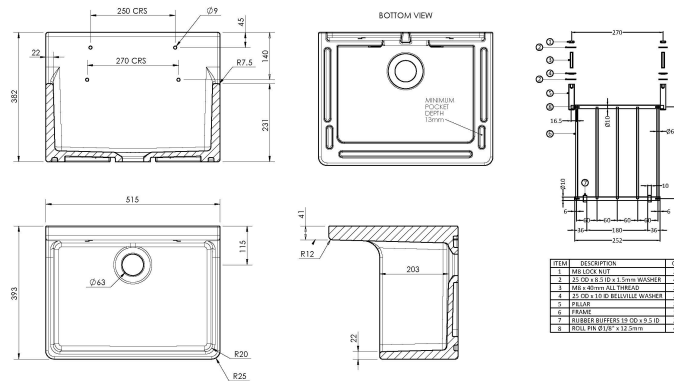

Sales Code:

Description:

Packaging Details

Barcode:

Sales Code: CS10421

Description: Cleaner Sink Inc Grid 515X382x393

Product Dimensions

Height (mm):	382
Width (mm):	515
Depth (mm):	393
Nett Weight (kg):	27.5

Packaging Dimensions

Height (mm):	412
Width (mm):	523
Depth (mm):	405
Gross Weight (kg):	28

Packaging Data

Box Colour:	Brown Cardboard Box
Box Qty:	1
Label Size:	100 x 50
Label Colour:	White Label
Label Qty:	2

Outer Box Dimensions (If Applicable)

Height (mm):	
Width (mm):	
Depth (mm):	
Gross Weight (kg):	
Barcode:	5056462683560

Product Details

Country of Origin:	Utd.Arab.Emir.
Fitting Instruction:	No
Certification: CE & UKCA:	WRAS: WRAS No:
Product Material:	
Fixing Supplied:	

Sales Code: CSL301

Description: Cleaner Sink Leg/Socket & Bracket Kit

Product Dimensions

Length (mm):	
Width (mm):	50
Height (mm):	350
Depth (mm):	355
Nett Weight (kg):	3.58

Packaging Dimensions

Height (mm):	600
Width (mm):	295
Depth (mm):	90
Gross Weight (kg):	3.95