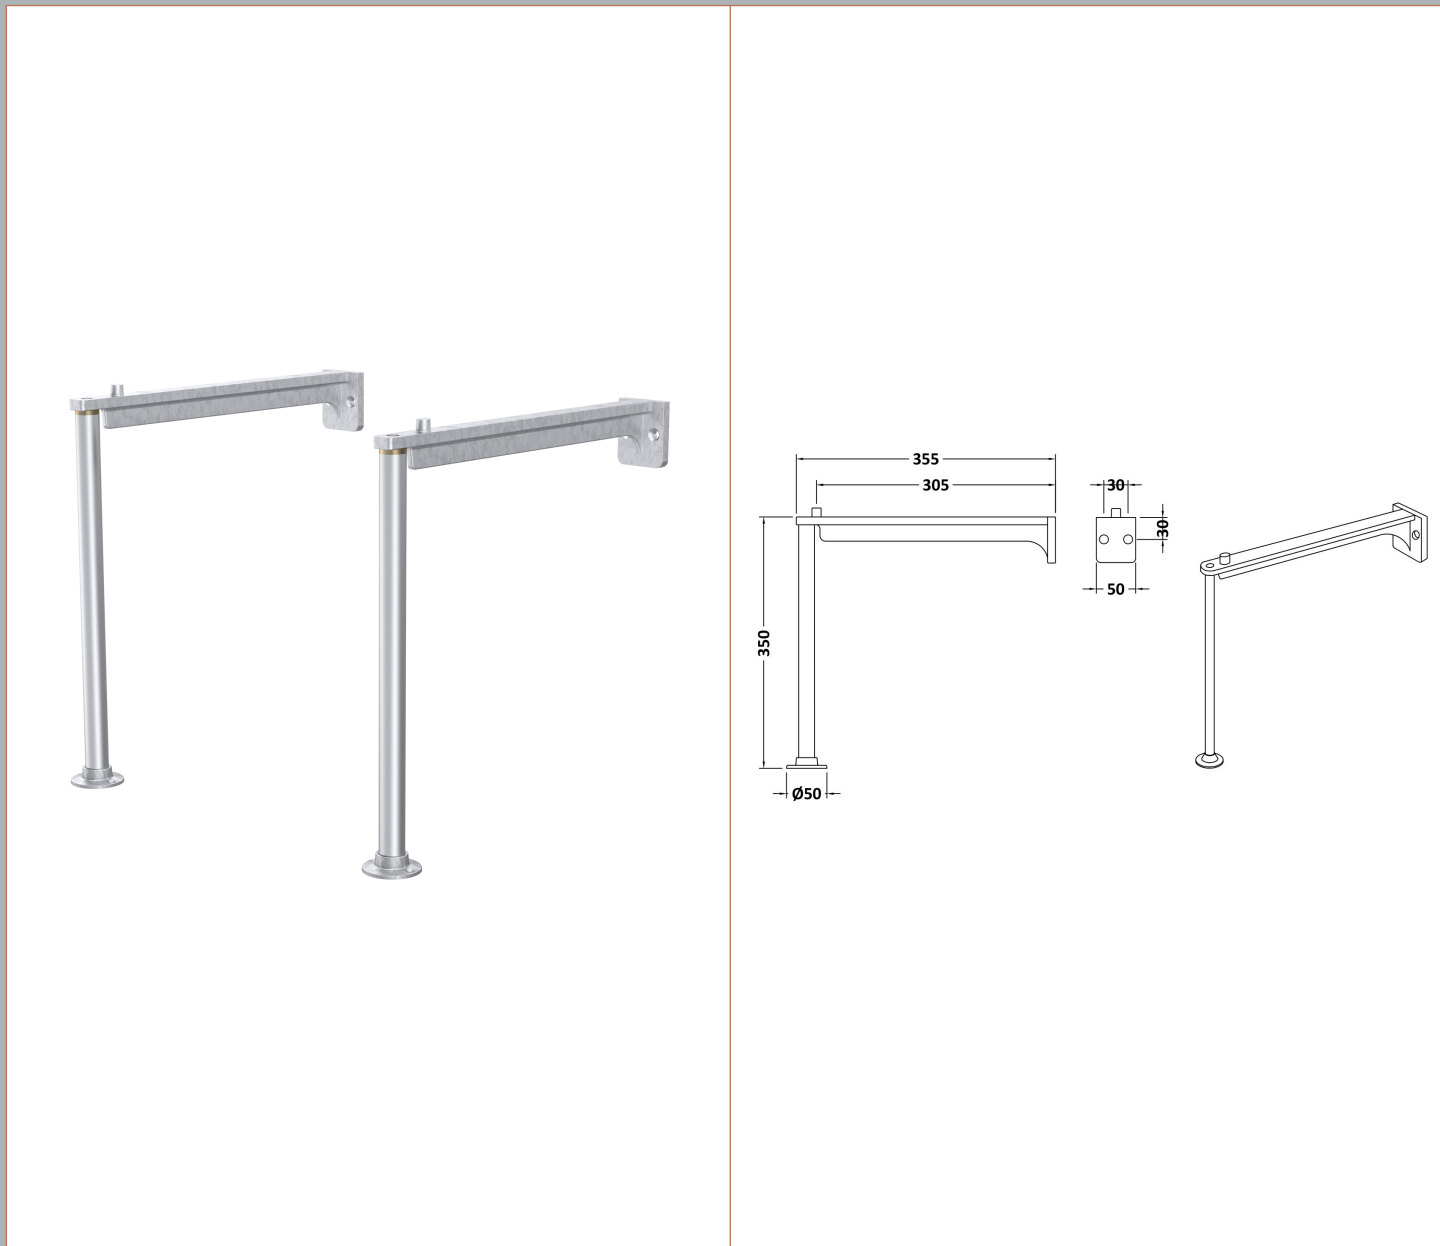

Sales Code:

Description:

Packaging Details

Barcode:

Sales Code: CS10421

Description: Cleaner Sink Inc Grid 515X382x393

Product Dimensions

Height (mm):	382
Width (mm):	515
Depth (mm):	393
Nett Weight (kg):	27.5

Outer Box Dimensions (If Applicable)

Height (mm):	
Width (mm):	
Depth (mm):	
Gross Weight (kg):	
Barcode:	5056462683560

Product Details

Country of Origin:	Utd.Arab.Emir.
Fitting Instruction:	No
Certification: CE & UKCA:	WRAS: WRAS No:
Product Material:	
Fixing Supplied:	

Pans/Bidets: Trap Style: Includes Seat:

Seats: Seat Type: Material:
Function: Hinge Type:
Hinge Material:

Cisterns: Operating Type: Fittings:
Lever Type:

Basins: Tap Hole: Chain Stay Hole:
Template: Waste Type Req:
Overflow Inc: Overflow Cover:
Inner Bowl Depth (mm): 203

Sales Code: CSL301

Description: Cleaner Sink Leg/Socket & Bracket Kit

Product Dimensions

Length (mm):	
Width (mm):	50
Height (mm):	350
Depth (mm):	355
Nett Weight (kg):	3.58

Packaging Dimensions

Height (mm):	600
Width (mm):	295
Depth (mm):	90
Gross Weight (kg):	3.95