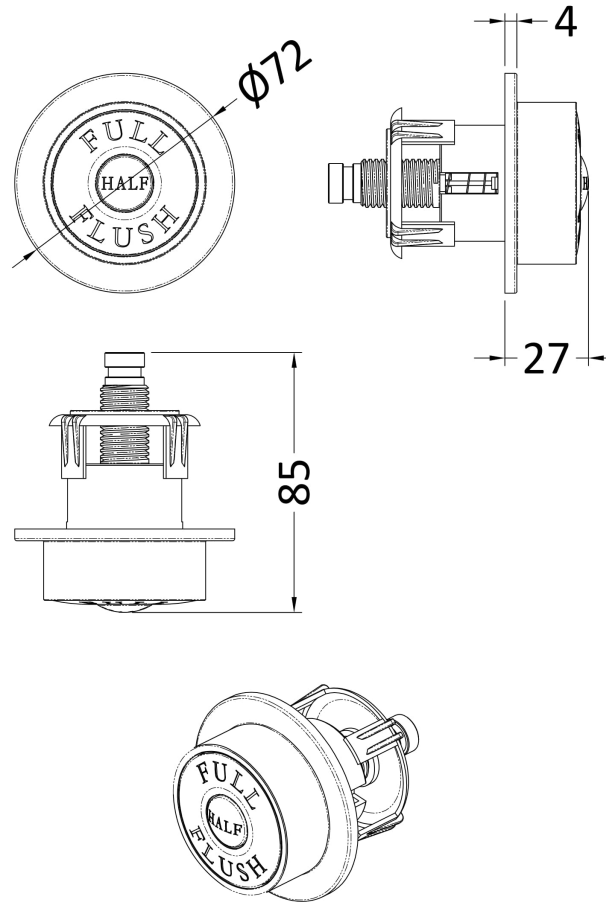

Sales Code: XTY8T03B

Description: Dual Flush Cistern & Trad Push Button

Packaging Details

Barcode: 5056462647760

Sales Code: TDPB03

Description: Traditional Dual Flush Push Button

Product Dimensions

Length (mm):	
Width (mm):	72
Height (mm):	72
Depth (mm):	85
Nett Weight (kg):	0.2

Outer Box Dimensions (If Applicable)

Height (mm):	
Width (mm):	
Length (mm):	
Depth (mm):	
Gross Weight (kg):	
Barcode:	5056211893134

Product Details

Country of Origin:	China
Fitting Instruction:	No
CE & UKCA:	
Product Material:	ABS
Heating Element Wattage:	Not Applicable
Colour/Finish:	Brushed Brass
Product Diameter:	72 mm
Connection Size:	N/A

Sales Code: XTY008B

Description: Concealed Cistern Bottom Inlet

Product Dimensions

Length (mm):	
Width (mm):	340
Height (mm):	296
Depth (mm):	142
Nett Weight (kg):	1.6

Packaging Dimensions

Height (mm):	306
Width (mm):	152
Depth (mm):	350
Gross Weight (kg):	1.7

Product Details

Country of Origin:	China
Fitting Instruction:	No
CE & UKCA:	
Product Material:	Hd Polyethylene
Heating Element Wattage:	Not Applicable
Colour/Finish:	White
Product Diameter:	Not Applicable
Connection Size:	1/2" Bsp