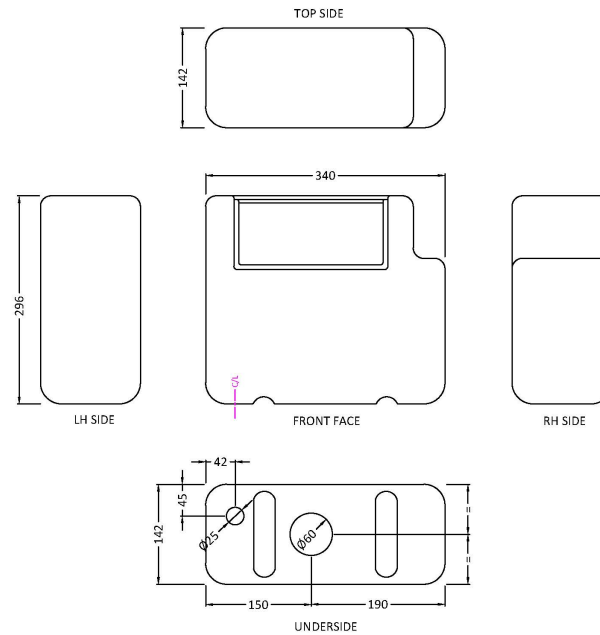

Packaging Dimensions

Height (mm):	50
Width (mm):	155
Depth (mm):	80
Gross Weight (kg):	0.2

Packaging Data

Box Colour:	White Cardboard Box
Box Qty:	1
Label Size:	100 x 50
Label Colour:	White Label
Label Qty:	1

Outer Box Dimensions (If Applicable)

Height (mm):	
Width (mm):	
Length (mm):	
Depth (mm):	
Gross Weight (kg):	
Barcode:	5056211893134

Product Details

Country of Origin:	China
Fitting Instruction:	No
CE & UKCA:	
Product Material:	ABS
Heating Element Wattage:	Not Applicable
Colour/Finish:	Brushed Brass
Product Diameter:	72 mm
Connection Size:	N/A

Sales Code: XTY008B

Description: Concealed Cistern Bottom Inlet

Product Dimensions

Length (mm):	
Width (mm):	340
Height (mm):	296
Depth (mm):	142
Nett Weight (kg):	1.6

Packaging Dimensions

Height (mm):	306
Width (mm):	152
Depth (mm):	350
Gross Weight (kg):	1.7

Packaging Data

Box Colour:	Brown Cardboard Box
Box Qty:	1
Label Size:	100 x 50
Label Colour:	White Label
Label Qty:	2

Outer Box Dimensions (If Applicable)

Height (mm):	
Width (mm):	
Length (mm):	
Depth (mm):	
Gross Weight (kg):	
Barcode:	5056462638850