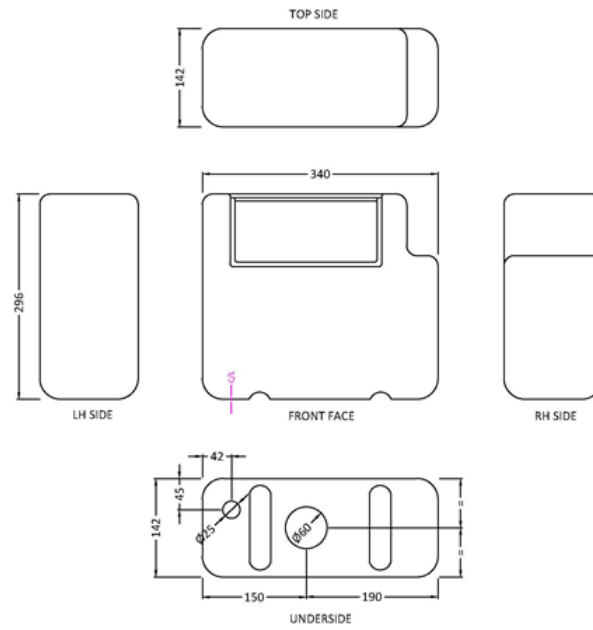

Sales Code: XTY8T03B

Description: Dual Flush Cistern & Trad Push Button

Packaging Details

Barcode: 5056462647760

Sales Code: TDPB03

Description: Traditional Dual Flush Push Button

Product Dimensions

Length (mm):	
Width (mm):	72
Height (mm):	72
Depth (mm):	85
Nett Weight (kg):	0.2

Packaging Dimensions

Height (mm):	50
Width (mm):	155
Depth (mm):	80
Gross Weight (kg):	0.2

Packaging Data

Box Colour:	White Cardboard Box
Box Qty:	1
Label Size:	100 x 50
Label Colour:	White Label
Label Qty:	1

Outer Box Dimensions (If Applicable)

Height (mm):	
Width (mm):	
Length (mm):	
Depth (mm):	
Gross Weight (kg):	
Barcode:	5056211893134

Product Details

Country of Origin:	China
Fitting Instruction:	No
CE & UKCA:	
Product Material:	ABS
Heating Element Wattage:	Not Applicable
Colour/Finish:	Brushed Brass
Product Diameter:	72 mm
Connection Size:	N/A

Sales Code: XTY008B

Description: Concealed Cistern Bottom Inlet

Product Dimensions

Length (mm):	
Width (mm):	340
Height (mm):	296
Depth (mm):	142
Nett Weight (kg):	1.6

Packaging Dimensions

Height (mm):	306
Width (mm):	152
Depth (mm):	350
Gross Weight (kg):	1.7