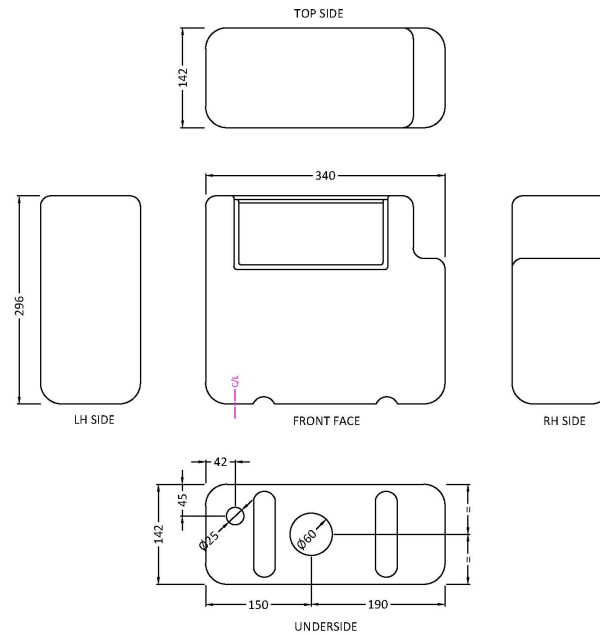

Sales Code: XTY008B

Description: Concealed Cistern Bottom Inlet

Product Dimensions

Length (mm):	
Width (mm):	340
Height (mm):	296
Depth (mm):	142
Nett Weight (kg):	1.6

Packaging Dimensions

Height (mm):	306
Width (mm):	152
Depth (mm):	350
Gross Weight (kg):	1.7

Packaging Data

Box Colour:	Brown Cardboard Box
Box Qty:	1
Label Size:	100 x 50
Label Colour:	White Label
Label Qty:	2

Outer Box Dimensions (If Applicable)

Height (mm):	
Width (mm):	
Length (mm):	
Depth (mm):	
Gross Weight (kg):	
Barcode:	5056462638850

Product Details

Country of Origin:	China
Fitting Instruction:	No
CE & UKCA:	
Product Material:	Hd Polyethylene
Heating Element Wattage:	Not Applicable
Colour/Finish:	White
Product Diameter:	Not Applicable
Connection Size:	1/2" Bsp