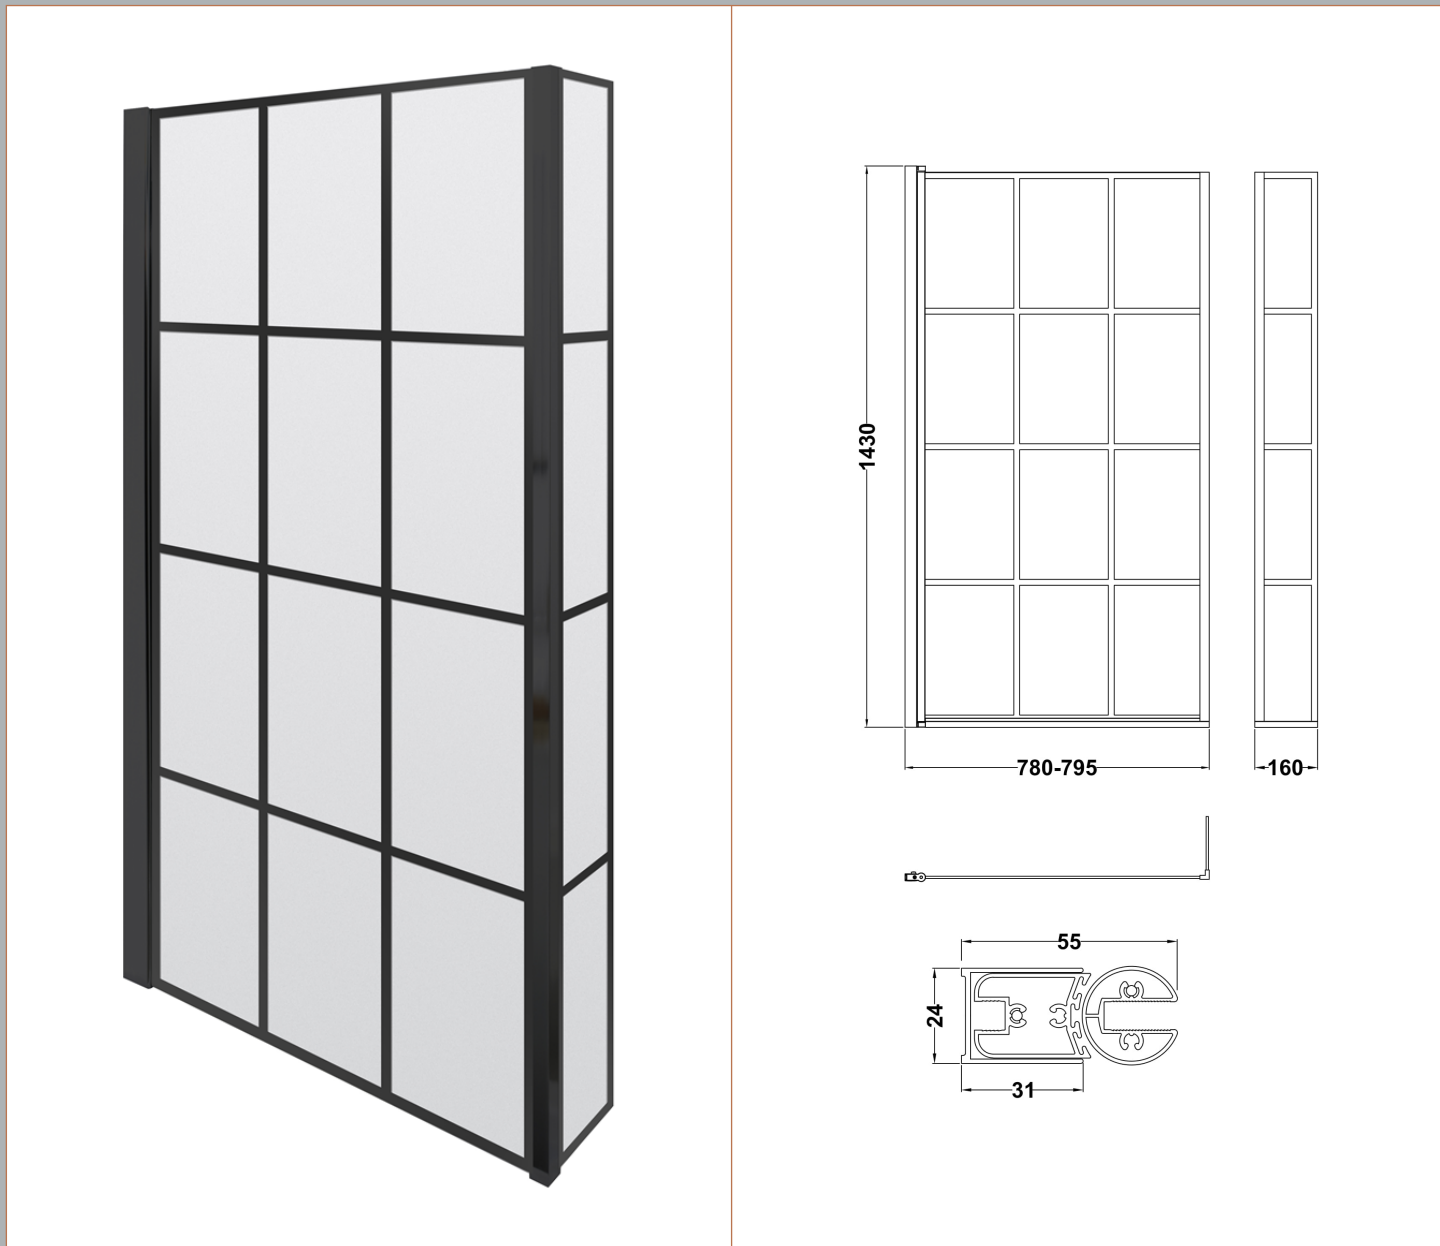

Sales Code: NSBS7BF

Description: Sq Framed Shower Screen Fixed Return (6)

Product Dimensions

Height (mm):	1430
Width (mm):	808
Depth (mm):	150
Nett Weight (kg):	18.7

Packaging Dimensions

Height (mm):	55
Width (mm):	840
Length (mm):	1460
Gross Weight (kg):	18.7

Packaging Data

Box Colour:	Brown Cardboard Box - Printed
Box Qty:	
Label Size:	x
Label Colour:	Not Applicable
Label Qty:	

Outer Box Dimensions (If Applicable)

Height (mm):	
Width (mm):	
Depth (mm):	
Length (mm):	
Gross Weight (kg):	
Barcode:	5056211897811

Product Details

Country of Origin:	China
Fitting Instruction:	No
CE & UKCA:	Yes
Profile Material:	Aluminium
Profile Finish:	Matt Black
Adjustments (mm):	780 - 795mm
Entry Width (mm):	
Swing In Dim (mm):	777mm
Swing Out Dim (mm):	777mm
Radius (mm):	Not Applicable
Glass Thickness (mm):	6
Easy Fit:	Not Applicable
Easy Clean:	No
Handle Style:	Not Applicable
Handle Material:	Not Applicable
Enclosure Design:	Not Applicable
Wheel Type:	Not Applicable
Support Bar Included:	Support Bar Not Included
Extras:	None