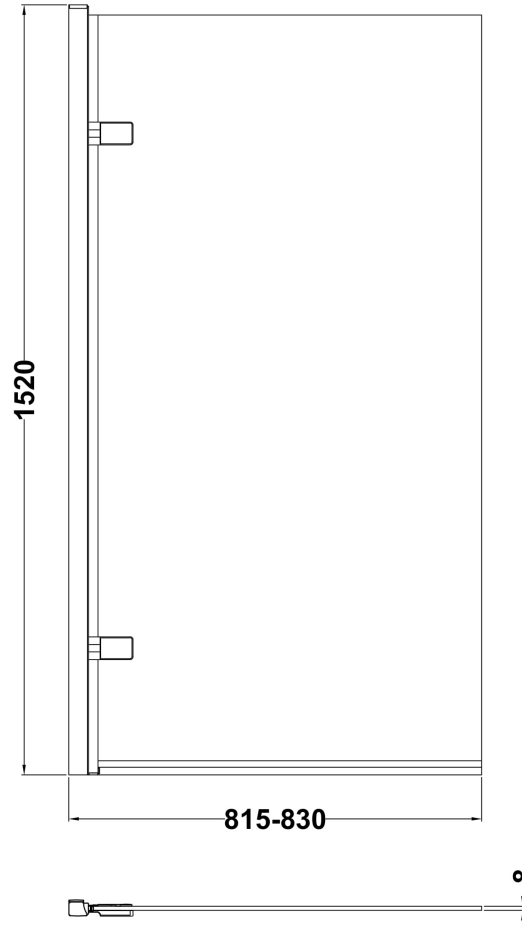

Sales Code: NSSQ78

Description: Square Hinged Bath Screen (8)

Product Dimensions

Height (mm):	1520
Width (mm):	830
Depth (mm):	38
Nett Weight (kg):	22.1

Packaging Dimensions

Height (mm):	50
Width (mm):	835
Length (mm):	1560
Gross Weight (kg):	22.6

Packaging Data

Box Colour:	Brown Cardboard Box - Printed
Box Qty:	1
Label Size:	x
Label Colour:	Not Applicable
Label Qty:	0

Outer Box Dimensions (If Applicable)

Height (mm):	
Width (mm):	
Depth (mm):	
Length (mm):	
Gross Weight (kg):	
Barcode:	5056462661391

Product Details

Country of Origin:	China
Fitting Instruction:	No
CE & UKCA:	Yes
Profile Material:	Aluminium
Profile Finish:	Brushed Brass
Adjustments (mm):	815- 830mm
Entry Width (mm):	
Swing In Dim (mm):	
Swing Out Dim (mm):	
Radius (mm):	Not Applicable
Glass Thickness (mm):	8
Easy Fit:	No
Easy Clean:	No
Handle Style:	Not Applicable
Handle Material:	Not Applicable
Enclosure Design:	Frameless
Wheel Type:	Not Applicable
Support Bar Included:	Support Bar Not Included
Extras:	None