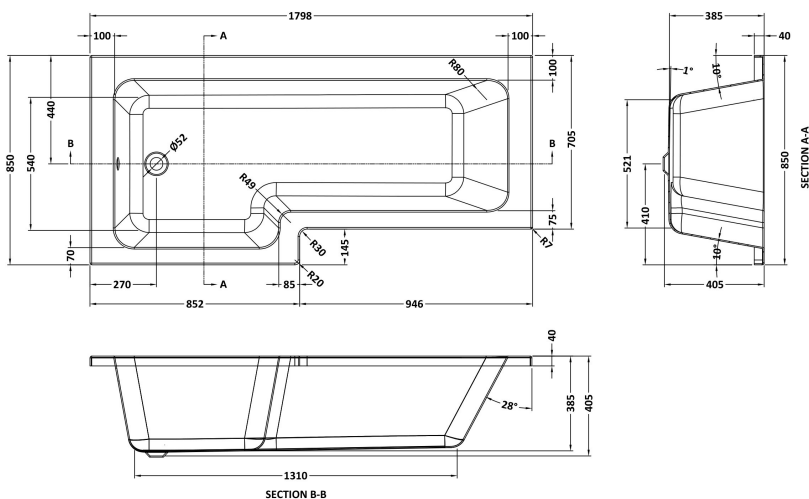

Sales Code: NSK801S

Description: L Shape Shower Bath & Legs 1800X850 Lh

Product Dimensions

Length (mm):	1800
Width (mm):	850
Depth (mm):	390
Nett Weight (kg):	27

Packaging Dimensions

Length (mm):	1800
Width (mm):	850
Depth (mm):	425
Gross Weight (kg):	27

Packaging Data

Box Colour:	Brown Cardboard Sleeve
Box Qty:	1
Label Size:	300 x 35
Label Colour:	White Label
Label Qty:	2

Outer Box Dimensions (If Applicable)

Length (mm):	
Width (mm):	
Height (mm):	
Gross Weight (kg):	
Barcode:	5056678435649

Product Details

Country of Origin:	Egypt
Fitting Instruction:	No
Certification:	FSC: CE & UKCA: Yes
Material Colour Reference:	European White
Product Material:	Acrylic
Material Thickness:	4mm
Volume (Ltr):	235L
Displaced Capacity:	165L
Leg Set Included:	Legset Included
Waste Included:	Waste Not Included
Drilled/Undrilled:	Undrilled For Taps
Includes Grips:	No Grips Supplied
Embossed:	No
No of Tapholes:	None
Anti-Slip:	No