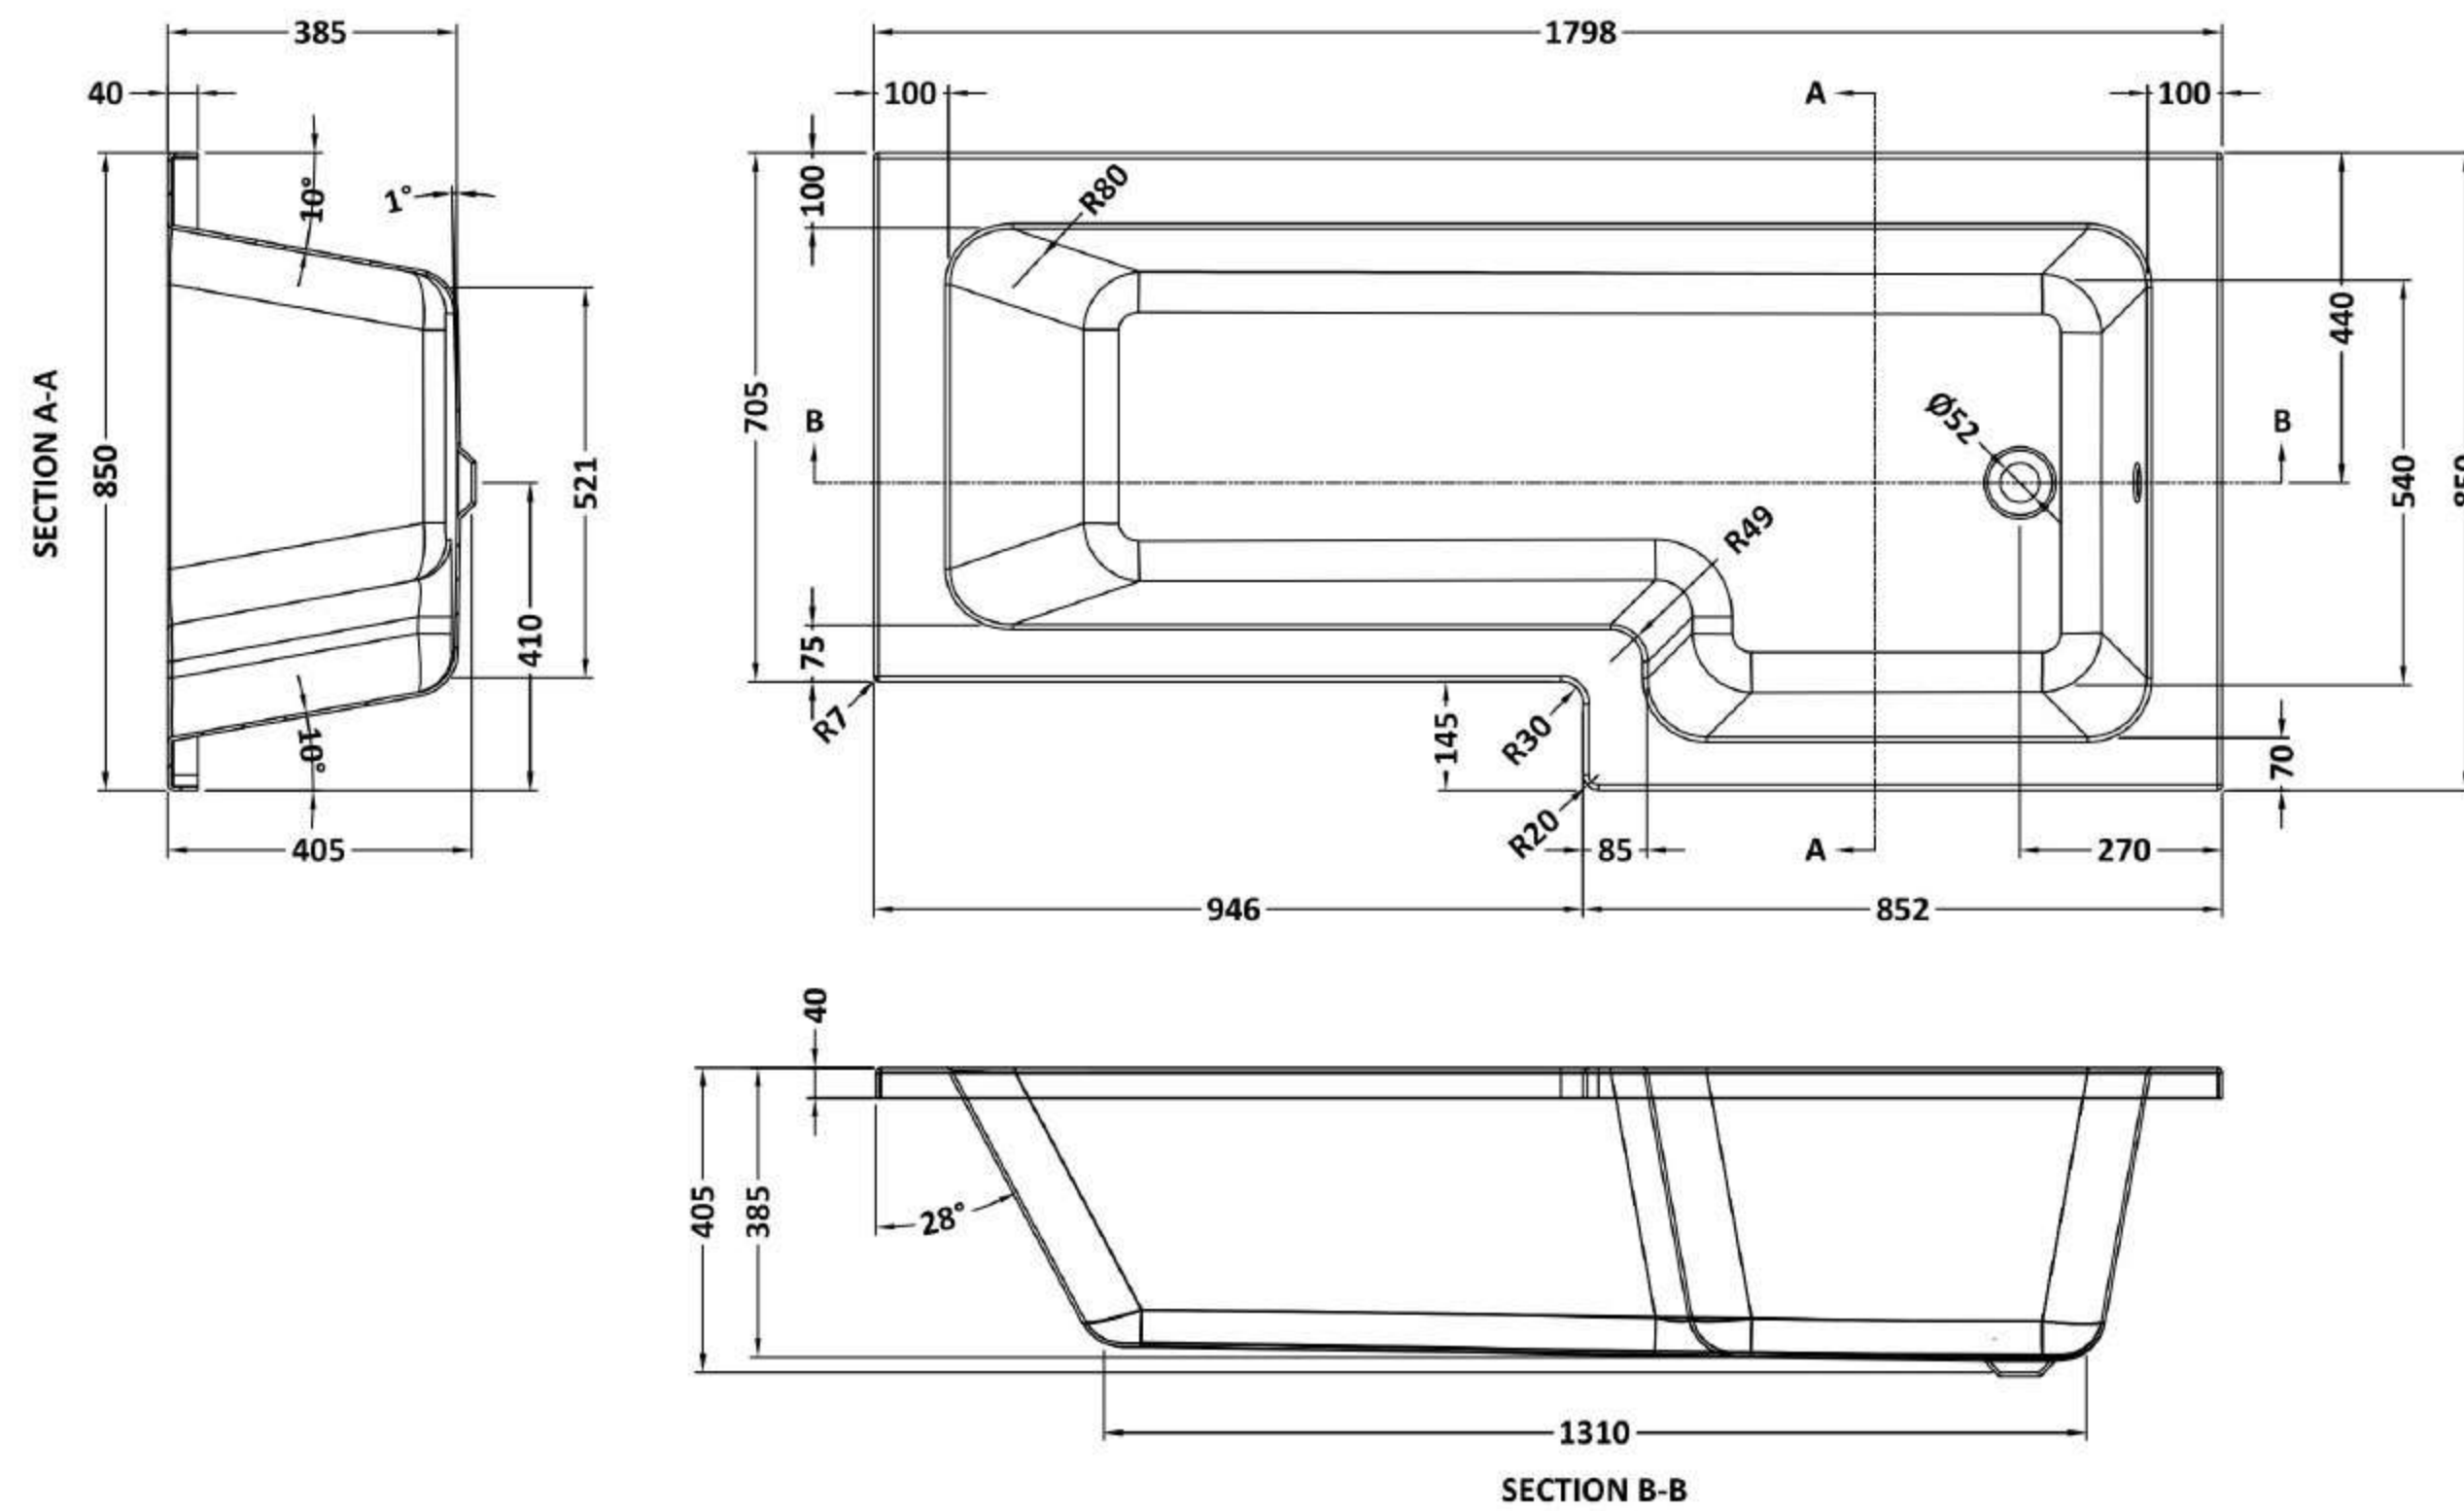

Sales Code: NSK802S

Description: L Shape Shower Bath & Legs 1800X850 Rh

Product Dimensions

Length (mm):	1800
Width (mm):	850
Depth (mm):	390
Nett Weight (kg):	27

Packaging Dimensions

Length (mm):	1800
Width (mm):	850
Depth (mm):	425
Gross Weight (kg):	27

Packaging Data

Box Colour:	Brown Cardboard Sleeve
Box Qty:	1
Label Size:	300 x 35
Label Colour:	White Label
Label Qty:	2

Outer Box Dimensions (If Applicable)

Length (mm):	
Width (mm):	
Height (mm):	
Gross Weight (kg):	
Barcode:	5056678435656

Product Details

Country of Origin:	Egypt
Fitting Instruction:	No
Certification:	FSC: CE & UKCA: Yes
Material Colour Reference:	European White
Product Material:	Acrylic
Material Thickness:	4mm
Volume (Ltr):	235L
Displaced Capacity:	165L
Leg Set Included:	Legset Included
Waste Included:	Waste Not Included
Drilled/Undrilled:	Undrilled For Taps
Includes Grips:	No Grips Supplied
Embossed:	No
No of Tapholes:	None
Anti-Slip:	No