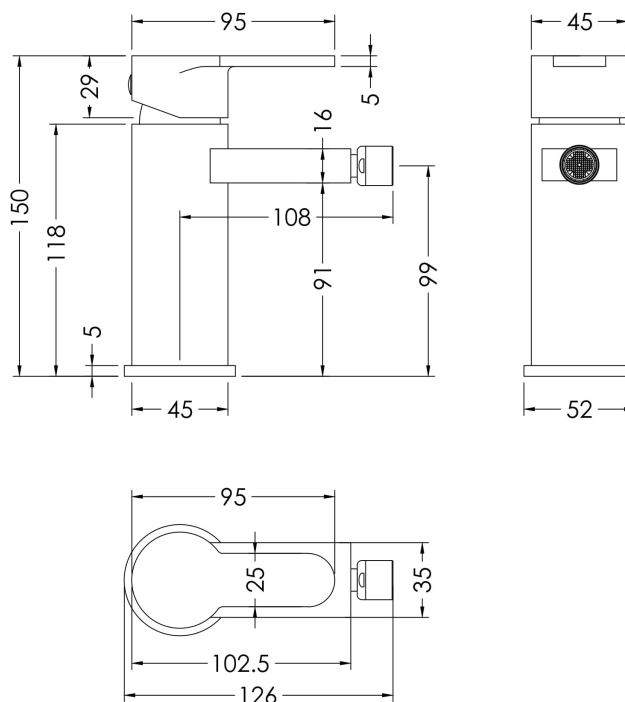

### Product Dimensions

Height (mm):	150
Width (mm):	52
Depth (mm):	130
Length (mm):	
Nett Weight (kg):	1.42

### Packaging Dimensions

Height (mm):	95
Width (mm):	245
Depth (mm):	275
Gross Weight (kg):	1.42

### Packaging Data

Box Colour:	White Cardboard Box
Box Qty:	1
Label Size:	100 x 50
Label Colour:	White Label
Label Qty:	1

### Outer Box Dimensions (If Applicable)

Height (mm):	500
Width (mm):	540
Depth (mm):	300
Length (mm):	
Gross Weight (kg):	
Barcode:	5056211898504