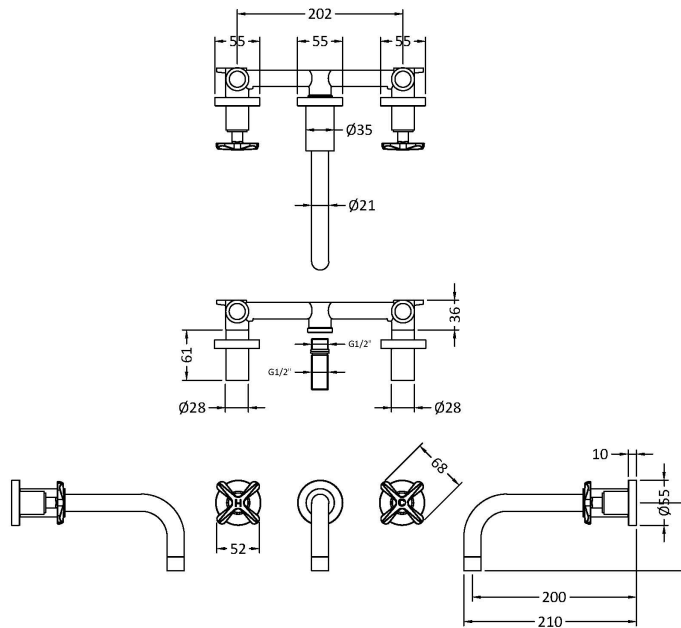

Sales Code: CLX417

Description: Aztec 3Th Wall Mounted Basin Mixer

Product Dimensions

Height (mm):	113
Width (mm):	255
Depth (mm):	220
Length (mm):	
Nett Weight (kg):	2.1

Packaging Dimensions

Height (mm):	140
Width (mm):	180
Depth (mm):	350
Gross Weight (kg):	2.2

Packaging Data

Box Colour:	White Cardboard Box
Box Qty:	1
Label Size:	100 x 50
Label Colour:	White Label
Label Qty:	2

Outer Box Dimensions (If Applicable)

Height (mm):	
Width (mm):	
Depth (mm):	
Length (mm):	
Gross Weight (kg):	18
Barcode:	5056462699264

Product Details

Country of Origin:	United Kingdom
Fitting Instruction:	No
Product Material:	Brass
Control Type:	Manual
Waste Included:	Waste Not Included
Waste Type:	Not Applicable
WRAS Approval: Yes	Approval No: 2204064
Valve/Cartridge Type:	1/4 Turn Ceramic Disc
Colour/Finish:	Matt Black
Mount Type:	Deck
Operating Pressure (bar):	0.1
Flow Rates: (Litres Per Min)	0.1 bar: 5 0.5 bar: 12 1 bar: 16 2 bar: 22 3 bar: 27
Pipe Size:	15 mm (1/2" Bsp)
Pipe Centres:	N/A