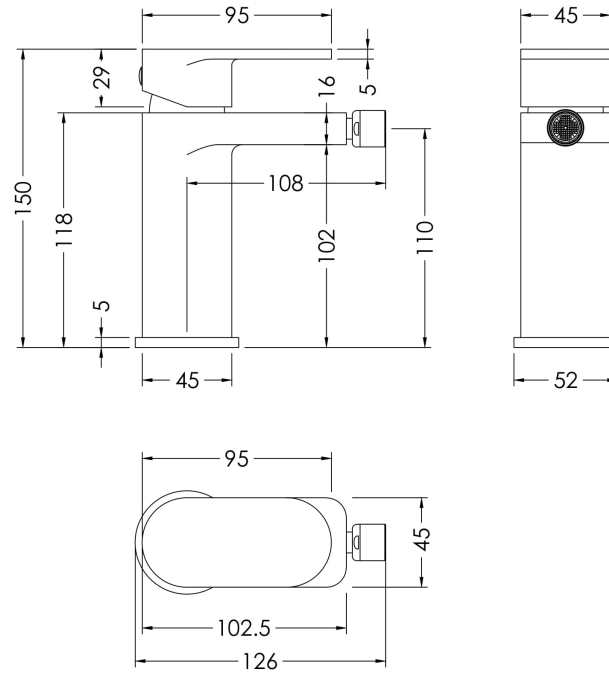

Sales Code: BIN306

Description: Binsey Mono Bidet Mixer (P/Up Waste)

Product Dimensions

Height (mm):	150
Width (mm):	52
Depth (mm):	102
Length (mm):	
Nett Weight (kg):	1.54

Packaging Dimensions

Height (mm):	95
Width (mm):	245
Depth (mm):	275
Gross Weight (kg):	1.54

Packaging Data

Box Colour:	White Cardboard Box
Box Qty:	1
Label Size:	100 x 50
Label Colour:	White Label
Label Qty:	1

Outer Box Dimensions (If Applicable)

Height (mm):	500
Width (mm):	540
Depth (mm):	300
Length (mm):	
Gross Weight (kg):	
Barcode:	5056211898795

Product Details

Country of Origin:	China
Fitting Instruction:	No
Product Material:	Brass
Control Type:	Manual
Waste Included:	Waste Included
Waste Type:	Pop-Up
WRAS Approval:	No
Approval No:	N/A
Valve/Cartridge Type:	Single Lever Cartridge
Colour/Finish:	Chrome
Mount Type:	Deck
Operating Pressure (bar):	0.5

Flow Rates: (Litres Per Min)	0.1 bar: 1.4	0.5 bar: 4	1 bar: 5.8	2 bar: 8.5	3 bar: 10.5
Pipe Size:	1/2"				
Pipe Centres:	N/A				