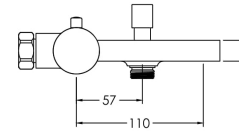

Sales Code: BIN005

Description: Binsey W/M Thermostatic Bsm

Product Dimensions

Height (mm):	50
Width (mm):	264
Depth (mm):	159
Length (mm):	
Nett Weight (kg):	1.98

Packaging Dimensions

Height (mm):	155
Width (mm):	235
Depth (mm):	335
Gross Weight (kg):	1.98

Packaging Data

Box Colour:	White Cardboard Box
Box Qty:	1
Label Size:	100 x 50
Label Colour:	White Label
Label Qty:	1

Outer Box Dimensions (If Applicable)

Height (mm):	500
Width (mm):	450
Depth (mm):	350
Length (mm):	
Gross Weight (kg):	
Barcode:	5056211898917

Product Details

Country of Origin:	China
Fitting Instruction:	No
Product Material:	Brass/ABS
Control Type:	Manual
Waste Included:	Waste Not Included
Waste Type:	Not Applicable
WRAS Approval: No	Approval No: N/A
Valve/Cartridge Type:	1/4 Turn Ceramic Disc
Colour/Finish:	Chrome
Mount Type:	Wall
Operating Pressure (bar):	3
Flow Rates: (Litres Per Min)	0.1 bar: 2.4 0.5 bar: 6.8 1 bar: 10 2 bar: 14.4 3 bar: 17.8
Pipe Size:	3/4"
Pipe Centres:	150